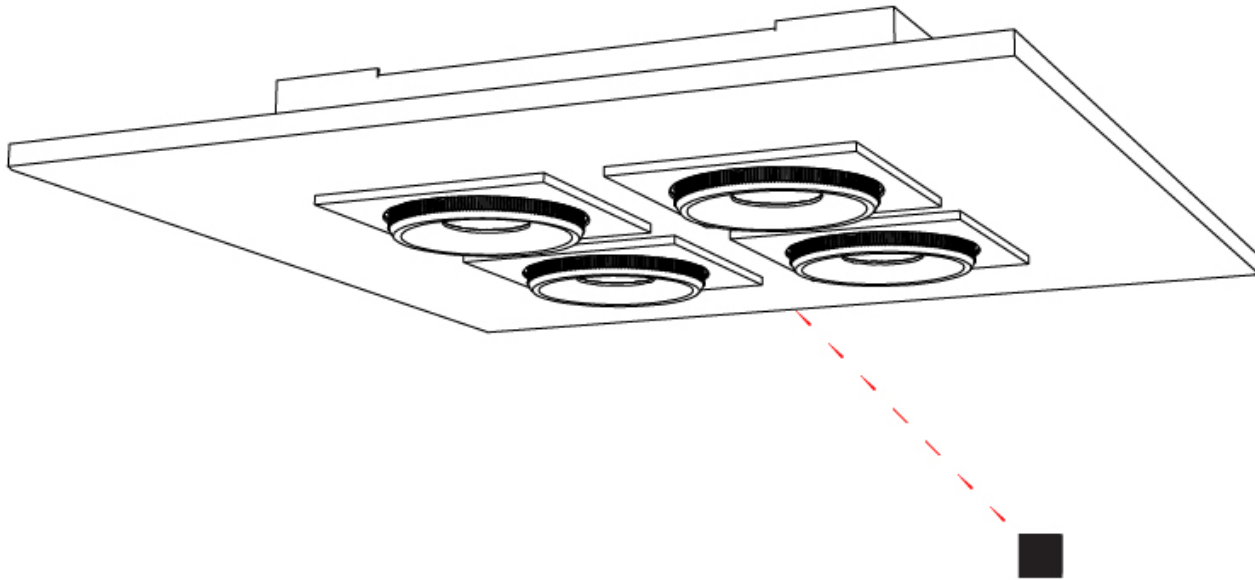

MARC SQUARE 4 SURFACE

D92123

PROJECT _____

TYPE _____

SPECIFIER _____

QUANTITY _____

DATE _____

D