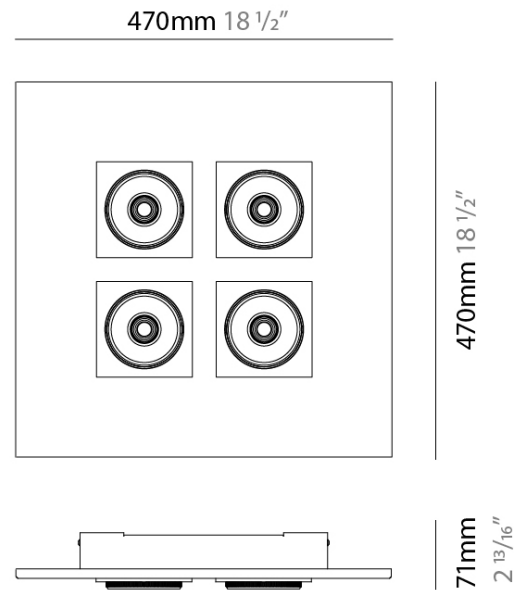

MARC SQUARE 4 SURFACE

D92123

base number

1. To build a product code in our configurator select the specify button on the base model # product page
2. To build a manual product code on this datasheet choose from the options listed below in blue font and add the suffix to the base model #

GENERAL

Division: Design
Series: Marc
Subseries: Marc Square 4
Mounting Type: Surface
Mounting Location: Ceiling
Subcategory: Downlight
Brand: Milan

PHYSICAL

Shape: Square
Length (mm): 470
Length (in): 18 1/2
Width (mm): 470
Width (in): 18 1/2
Height (mm): 71
Height (in): 2 13/16
Light Distribution: Adjustable / Direct
Fixture Finish: WHI
Fixture Material: Aluminum

ELECTRICAL

Lamp Type: LED
Input Wattage (W): 40
Total Output Wattage (W): 37.2
Dimming: Non-Dimming / Phase Dimming (120vac Only)
Driver Included: Yes
Driver Location: Integrated
Driver Type: Constant Current - Universal
Driver Class: Class 2
Input Voltage (V): 120 / 277
Constant Current (MA): 350

LED

Number of LEDs: 4
Color Temperature (°K): 3000
Max. Delivered Lumen (lm): 4040
CRI: >80 CRI
Lamp Life (hrs): 50000

OPTICAL

Reflector°: 50

RATINGS AND CERTIFICATIONS

Certified By: Certified for North American Standards
IP rating: IP20

PROJECT	
TYPE	
SPECIFIER	
QUANTITY	
DATE