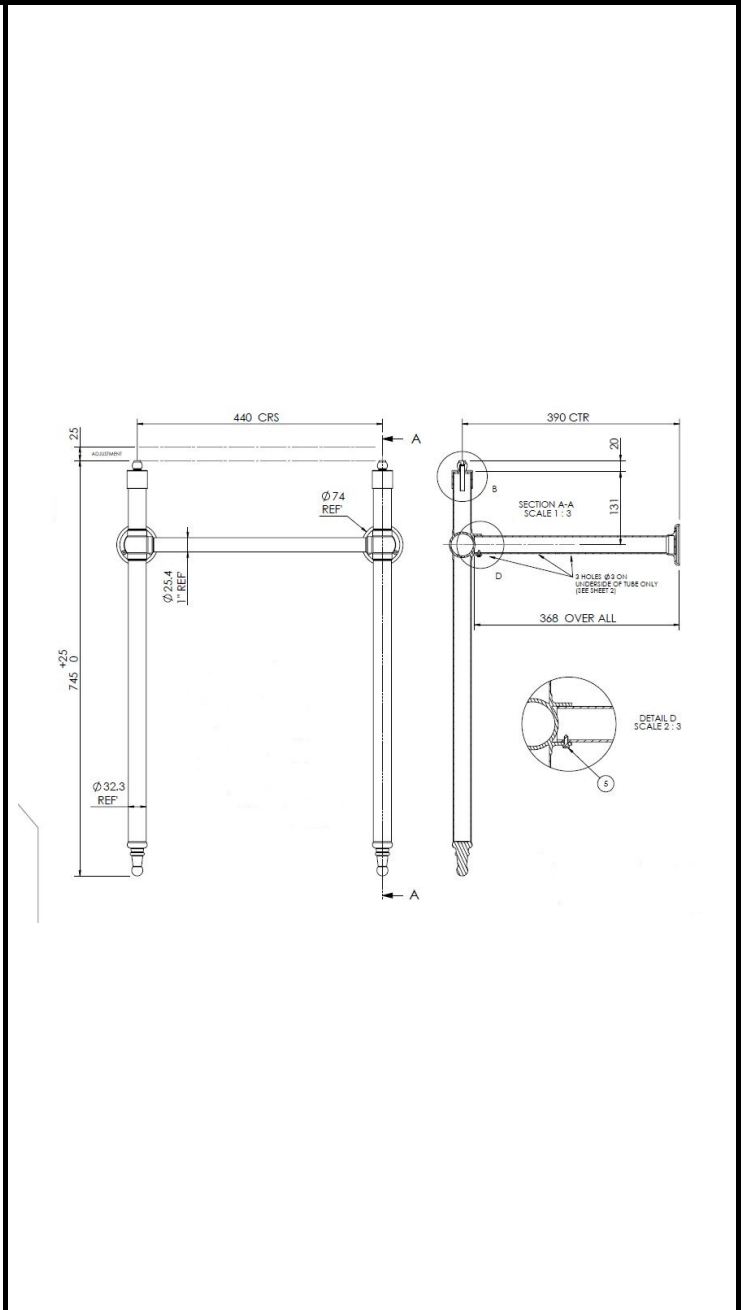

CUSTOMER DATA SHEET - WASTES & EXTRAS

SALES CODE: NLA001

DESCRIPTION: Universal Basin Frame

PRODUCT DIMENSIONS

Height (mm)	Width (mm)	Length (mm)	Depth (mm)	Nett Wgt Kg
745	514		413	3.6

PACKAGING DIMENSIONS

Height (mm)	Width (mm)	Depth (mm)	Gross Wgt Kg
	540	90	3.6

PACKAGING DATA

Box Colour	Brown Cardboard Box		
Box Qty	1	Label Colour	White Label
Label Size	100 x 50	Label Qty	2

OUTER BOX DIMENSIONS (If Applicable)

Height (mm)	Width (mm)	Length (mm)	Depth (mm)	Gross Wgt Kg
Barcode	5055369080823			

PRODUCT DETAILS

Country of Origin	China
Fitting Instruction	No
Product Material	Stainless Steel
Heating Element Wattage	Not Applicable

CE Certification	N/A
Colour/Finish	Chrome
Product Diameter	
Connection Size	Not Applicable