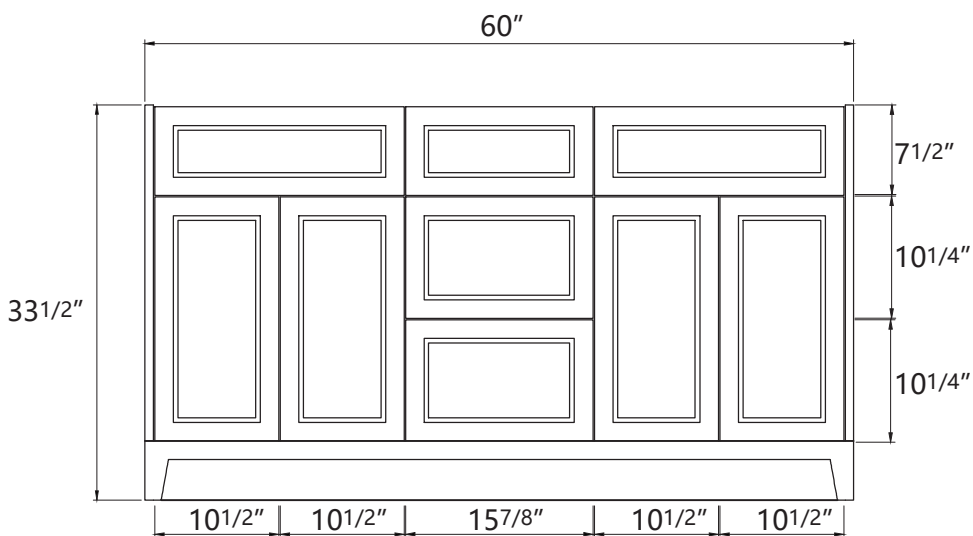

# DIMENSION DETAILS

# COUNTERTOP SIZE

Top View

21 13/16"

Front View

Side View

# VANITY SIZE

Front View

Side View