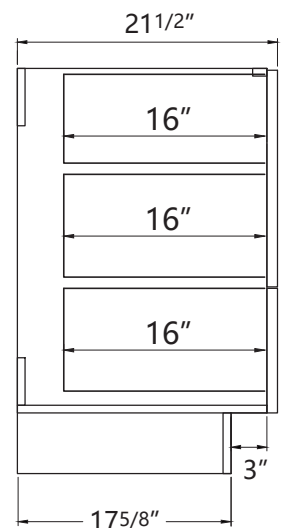

# DIMENSION DETAILS

# COUNTERTOP SIZE

Top View

21 13/16"

Front View

Side View

# VANITY SIZE

Front View

Side View