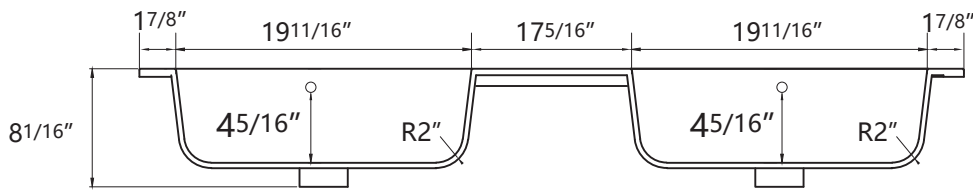

# DIMENSION DETAILS

# COUNTERTOP SIZE

Top View

21 13/16"

Front View

Side View

# VANITY SIZE

Front View

Side View