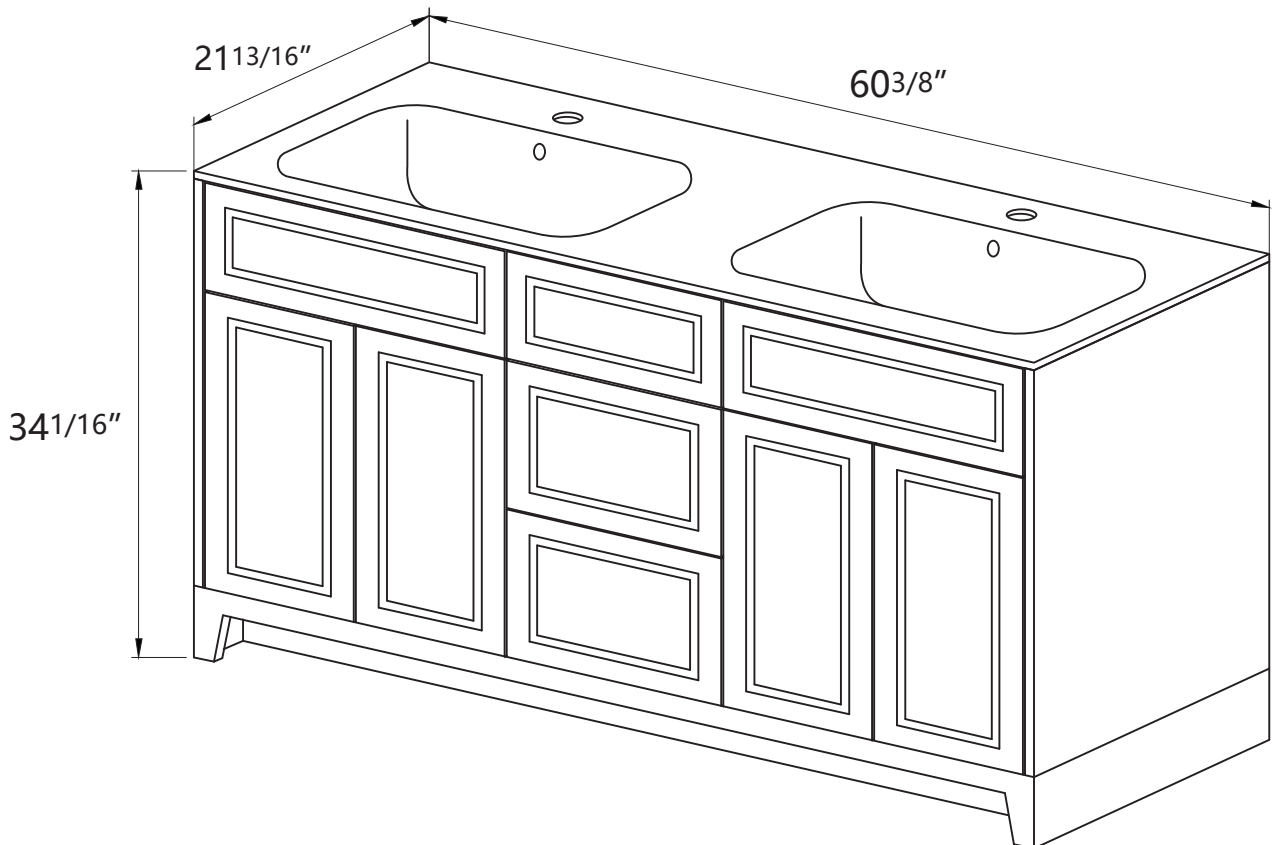

# DIMENSION DETAILS

# COUNTERTOP SIZE

Top View

21 13/16"

Front View

Side View

# VANITY SIZE

Front View

Side View