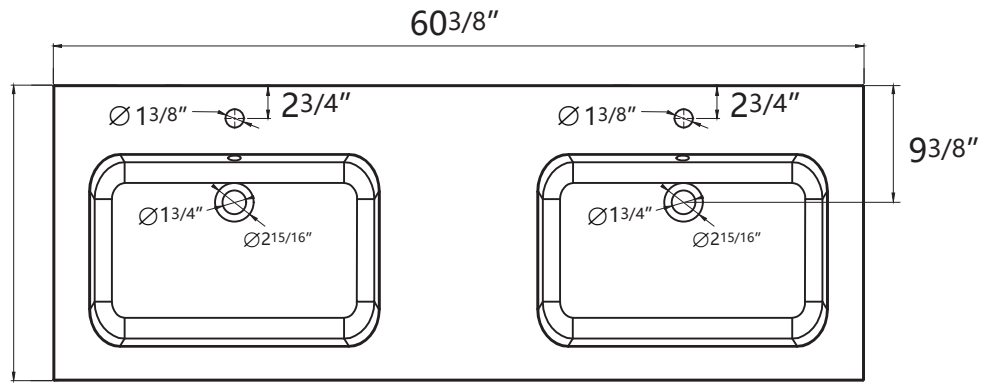

# DIMENSION DETAILS

# COUNTERTOP SIZE

Top View

21 13/16"

Front View

Side View

# VANITY SIZE

Front View

Side View