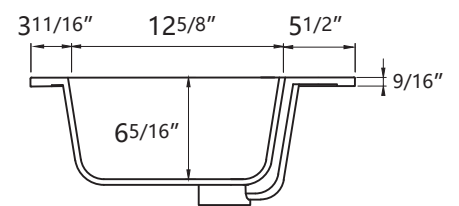

# DIMENSION DETAILS

# COUNTERTOP SIZE

Top View

21 13/16"

Front View

Side View

# VANITY SIZE

Front View

Side View