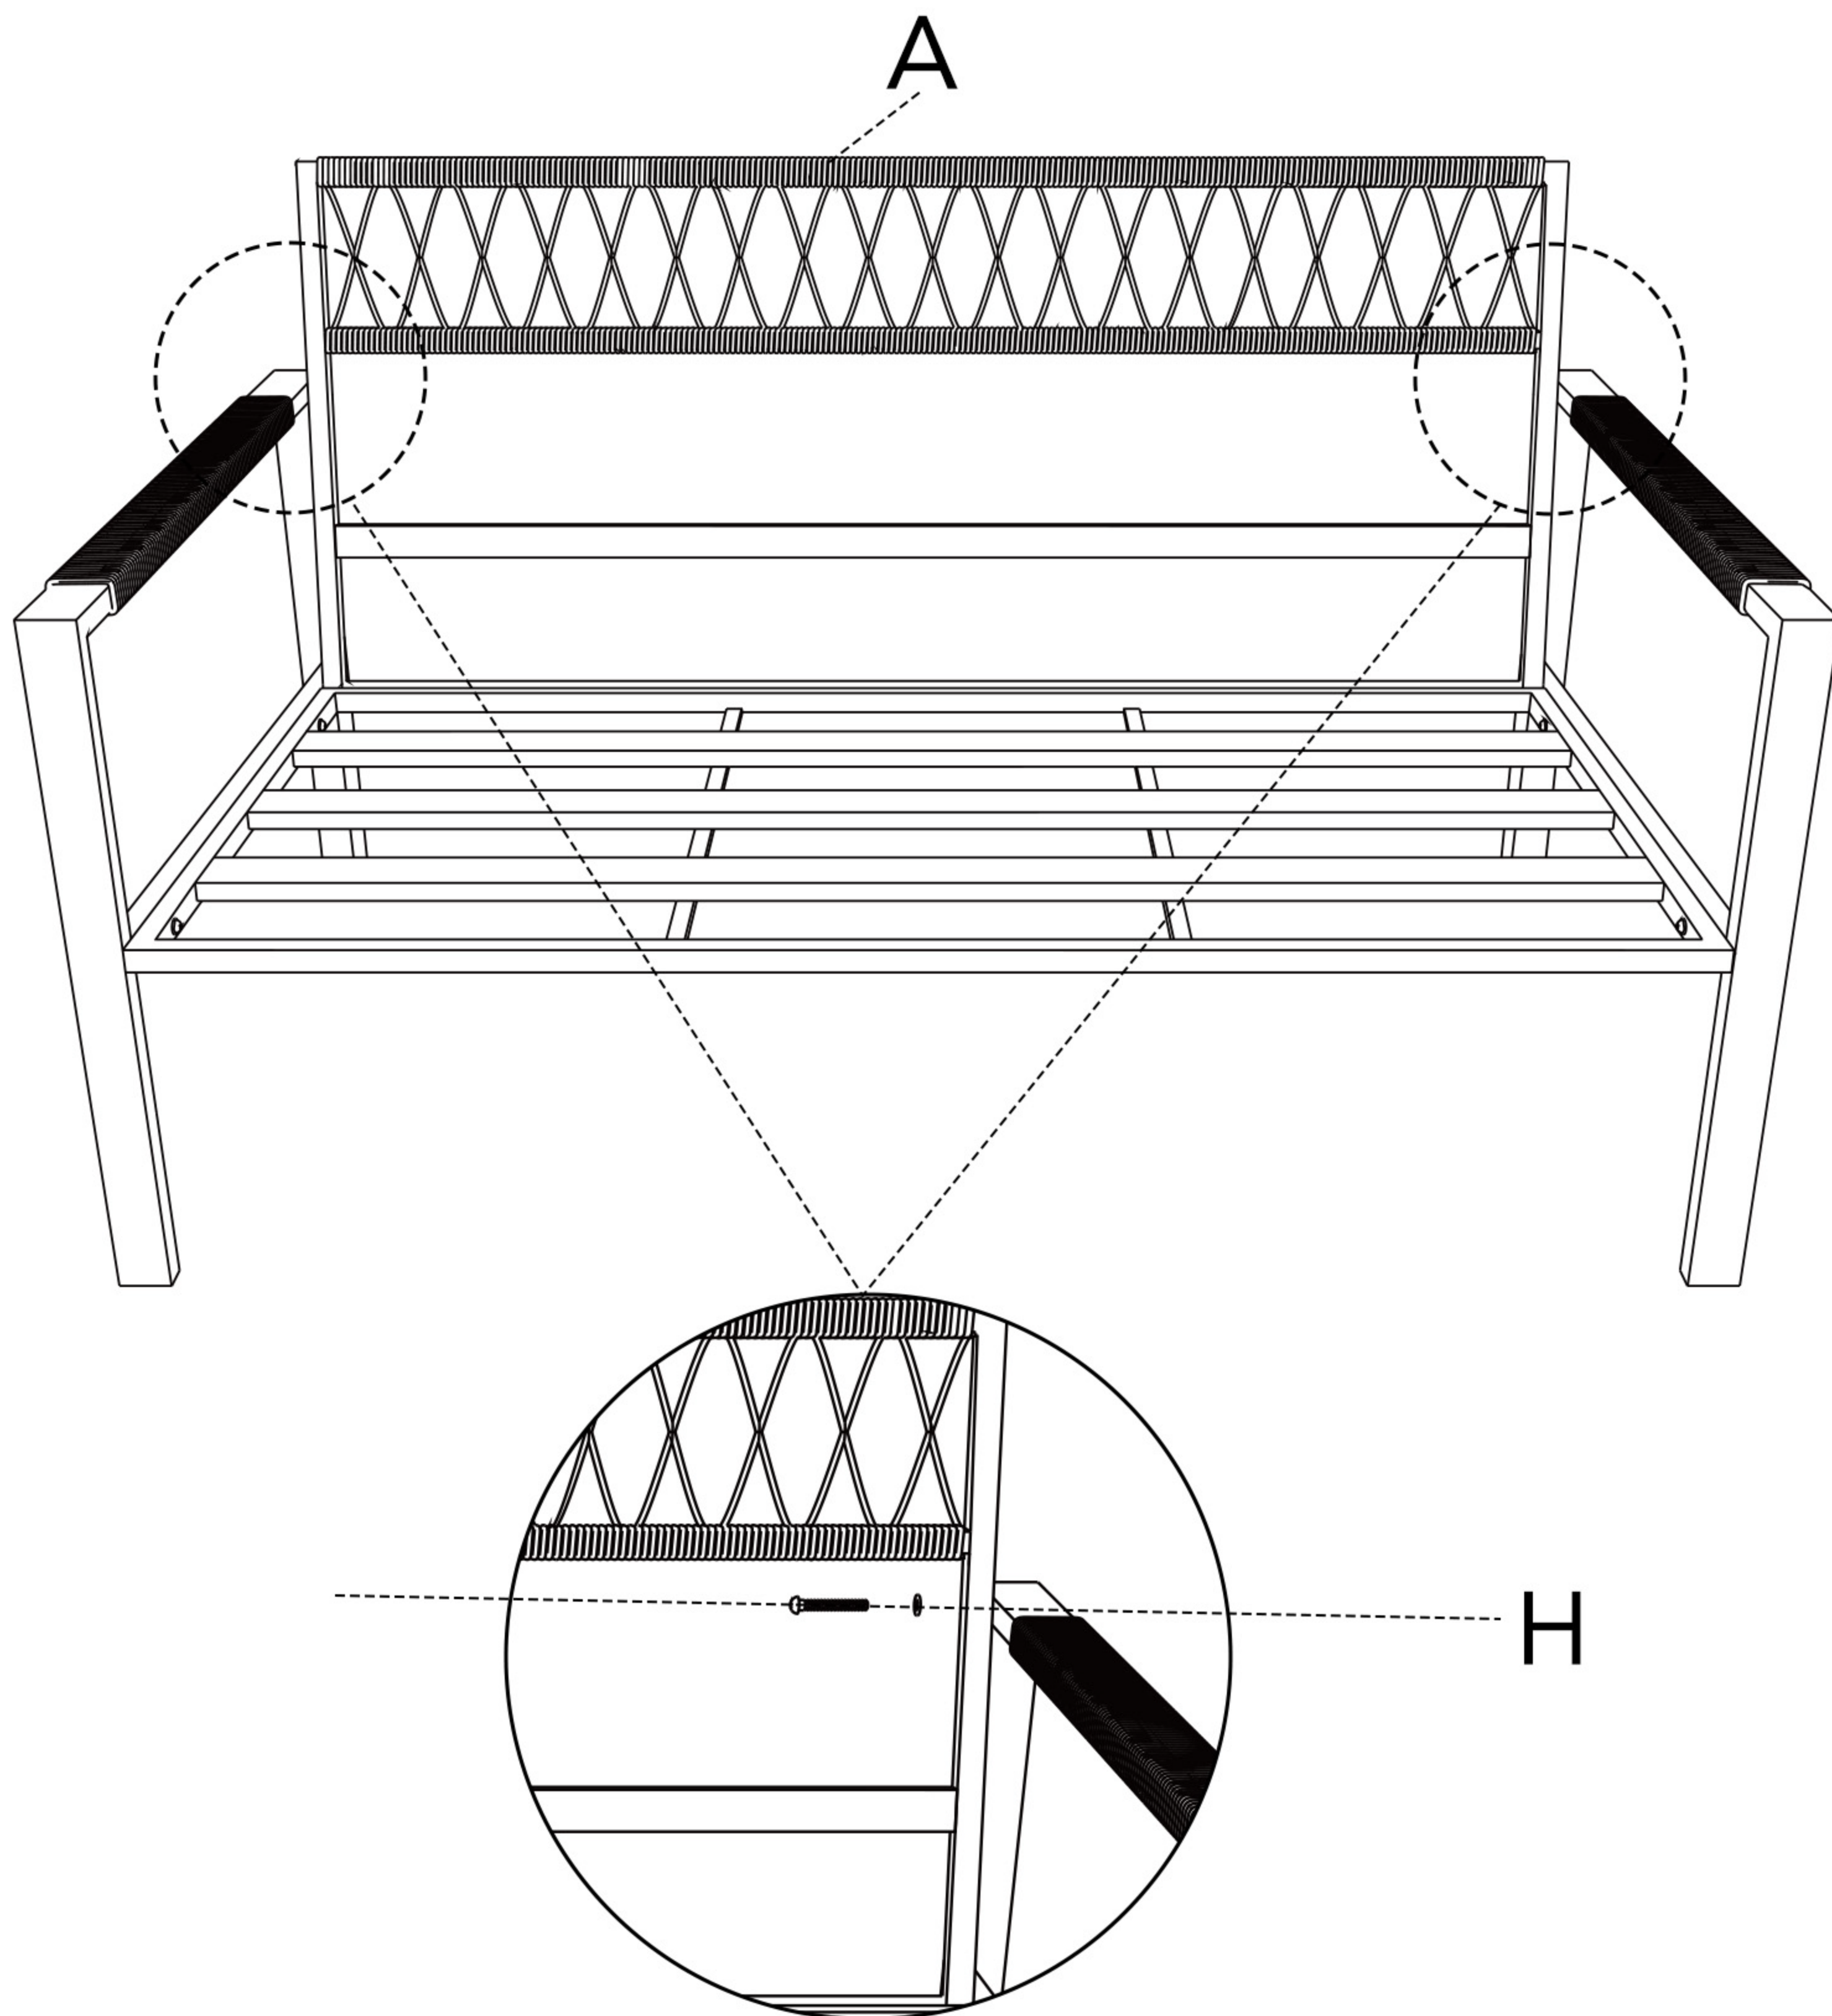

Cap

x16

Tools

Allen Wrench

ASSEMBLING THE ARMCHAIR

STEP 1

Attach Armrest[B&C] to the Seat Plate[D] , with 4pcs M6X30mm bolts[H] and Washers.

B x1 **C** x1 **D** x1 **H** x4

STEP 2

Attach Armrest[B&C] to the Seat Back[A] , with 2pcs M6X30mm bolts[H] and Washers.

A x1 **H** x2

STEP 3

Attach Seat Back[A] to the Seat Plate[D] , with 2pcs M6X30mm bolts[H] and Washers. Fasten the cap after installation.