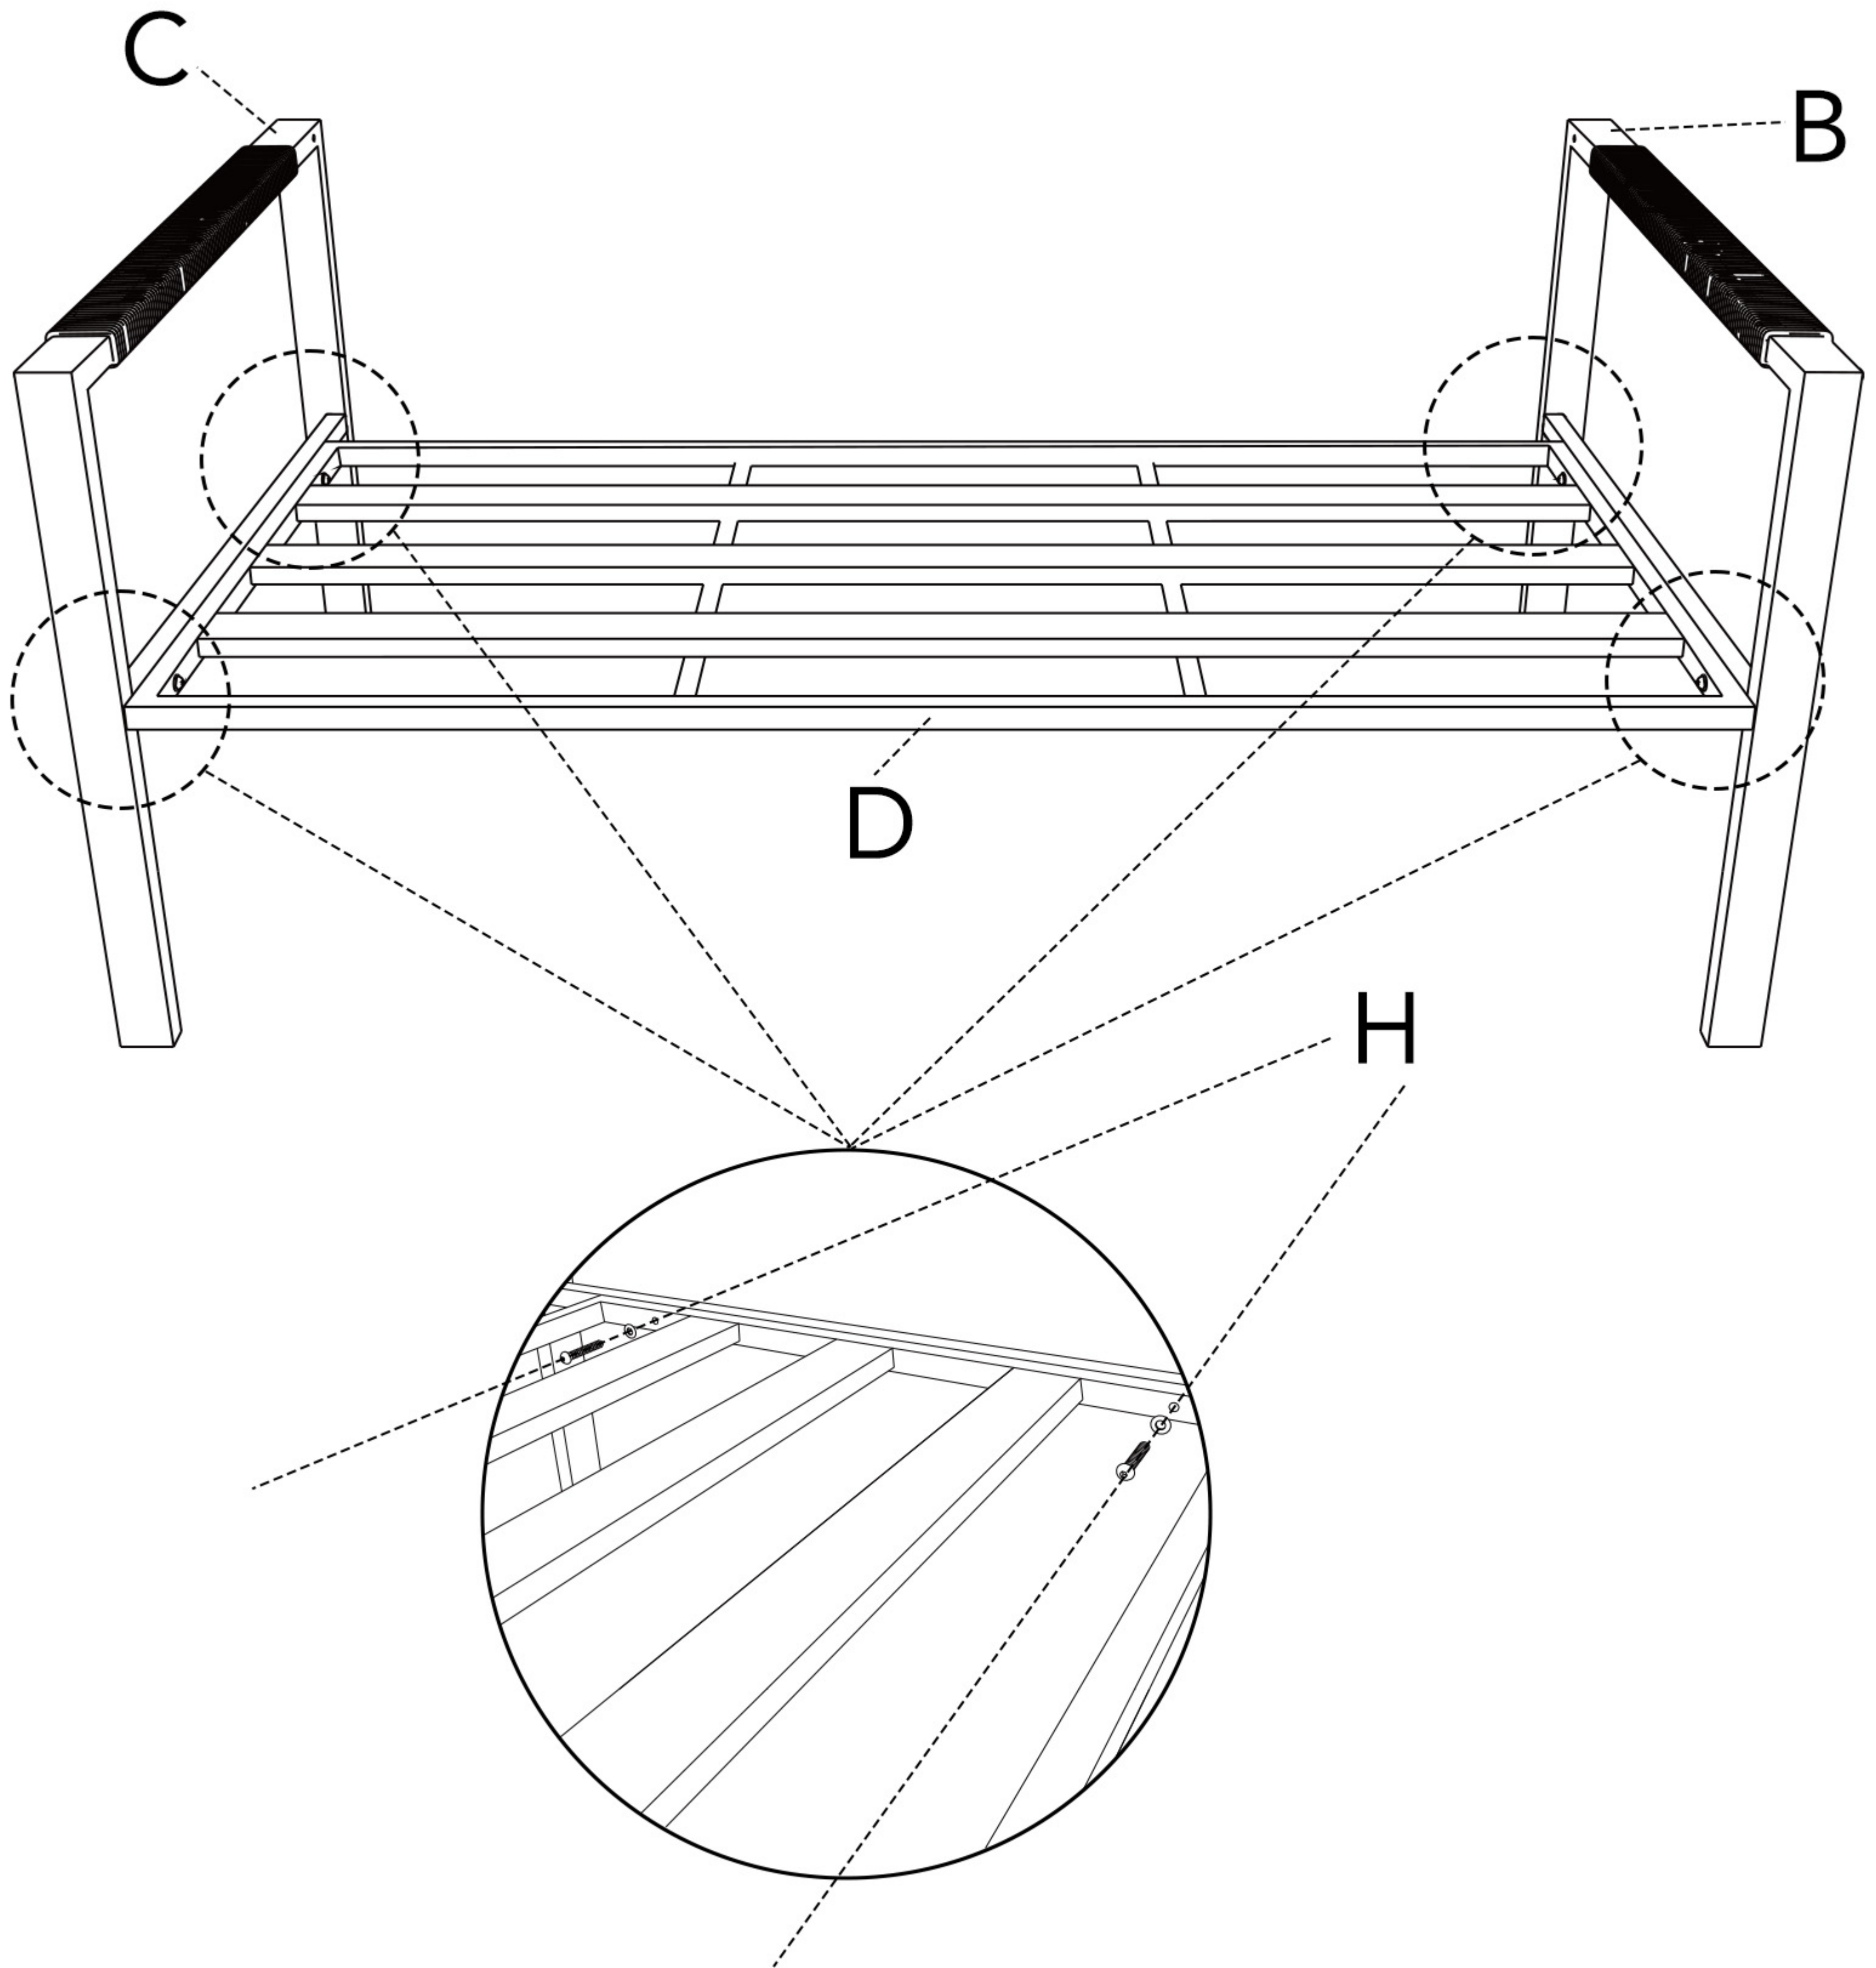

Cap

x16

Tools

Allen Wrench

ASSEMBLING THE ARMCHAIR

STEP 1

Attach Armrest[B&C] to the Seat Plate[D] , with 4pcs M6X30mm bolts[H] and Washers.

B x1 **C** x1 **D** x1 **H** x4

STEP 2

Attach Armrest[B&C] to the Seat Back[A] , with 2pcs M6X30mm bolts[H] and Washers.

A x1 **H** x2

STEP 3

Attach Seat Back[A] to the Seat Plate[D] , with 2pcs M6X30mm bolts[H] and Washers. Fasten the cap after installation.