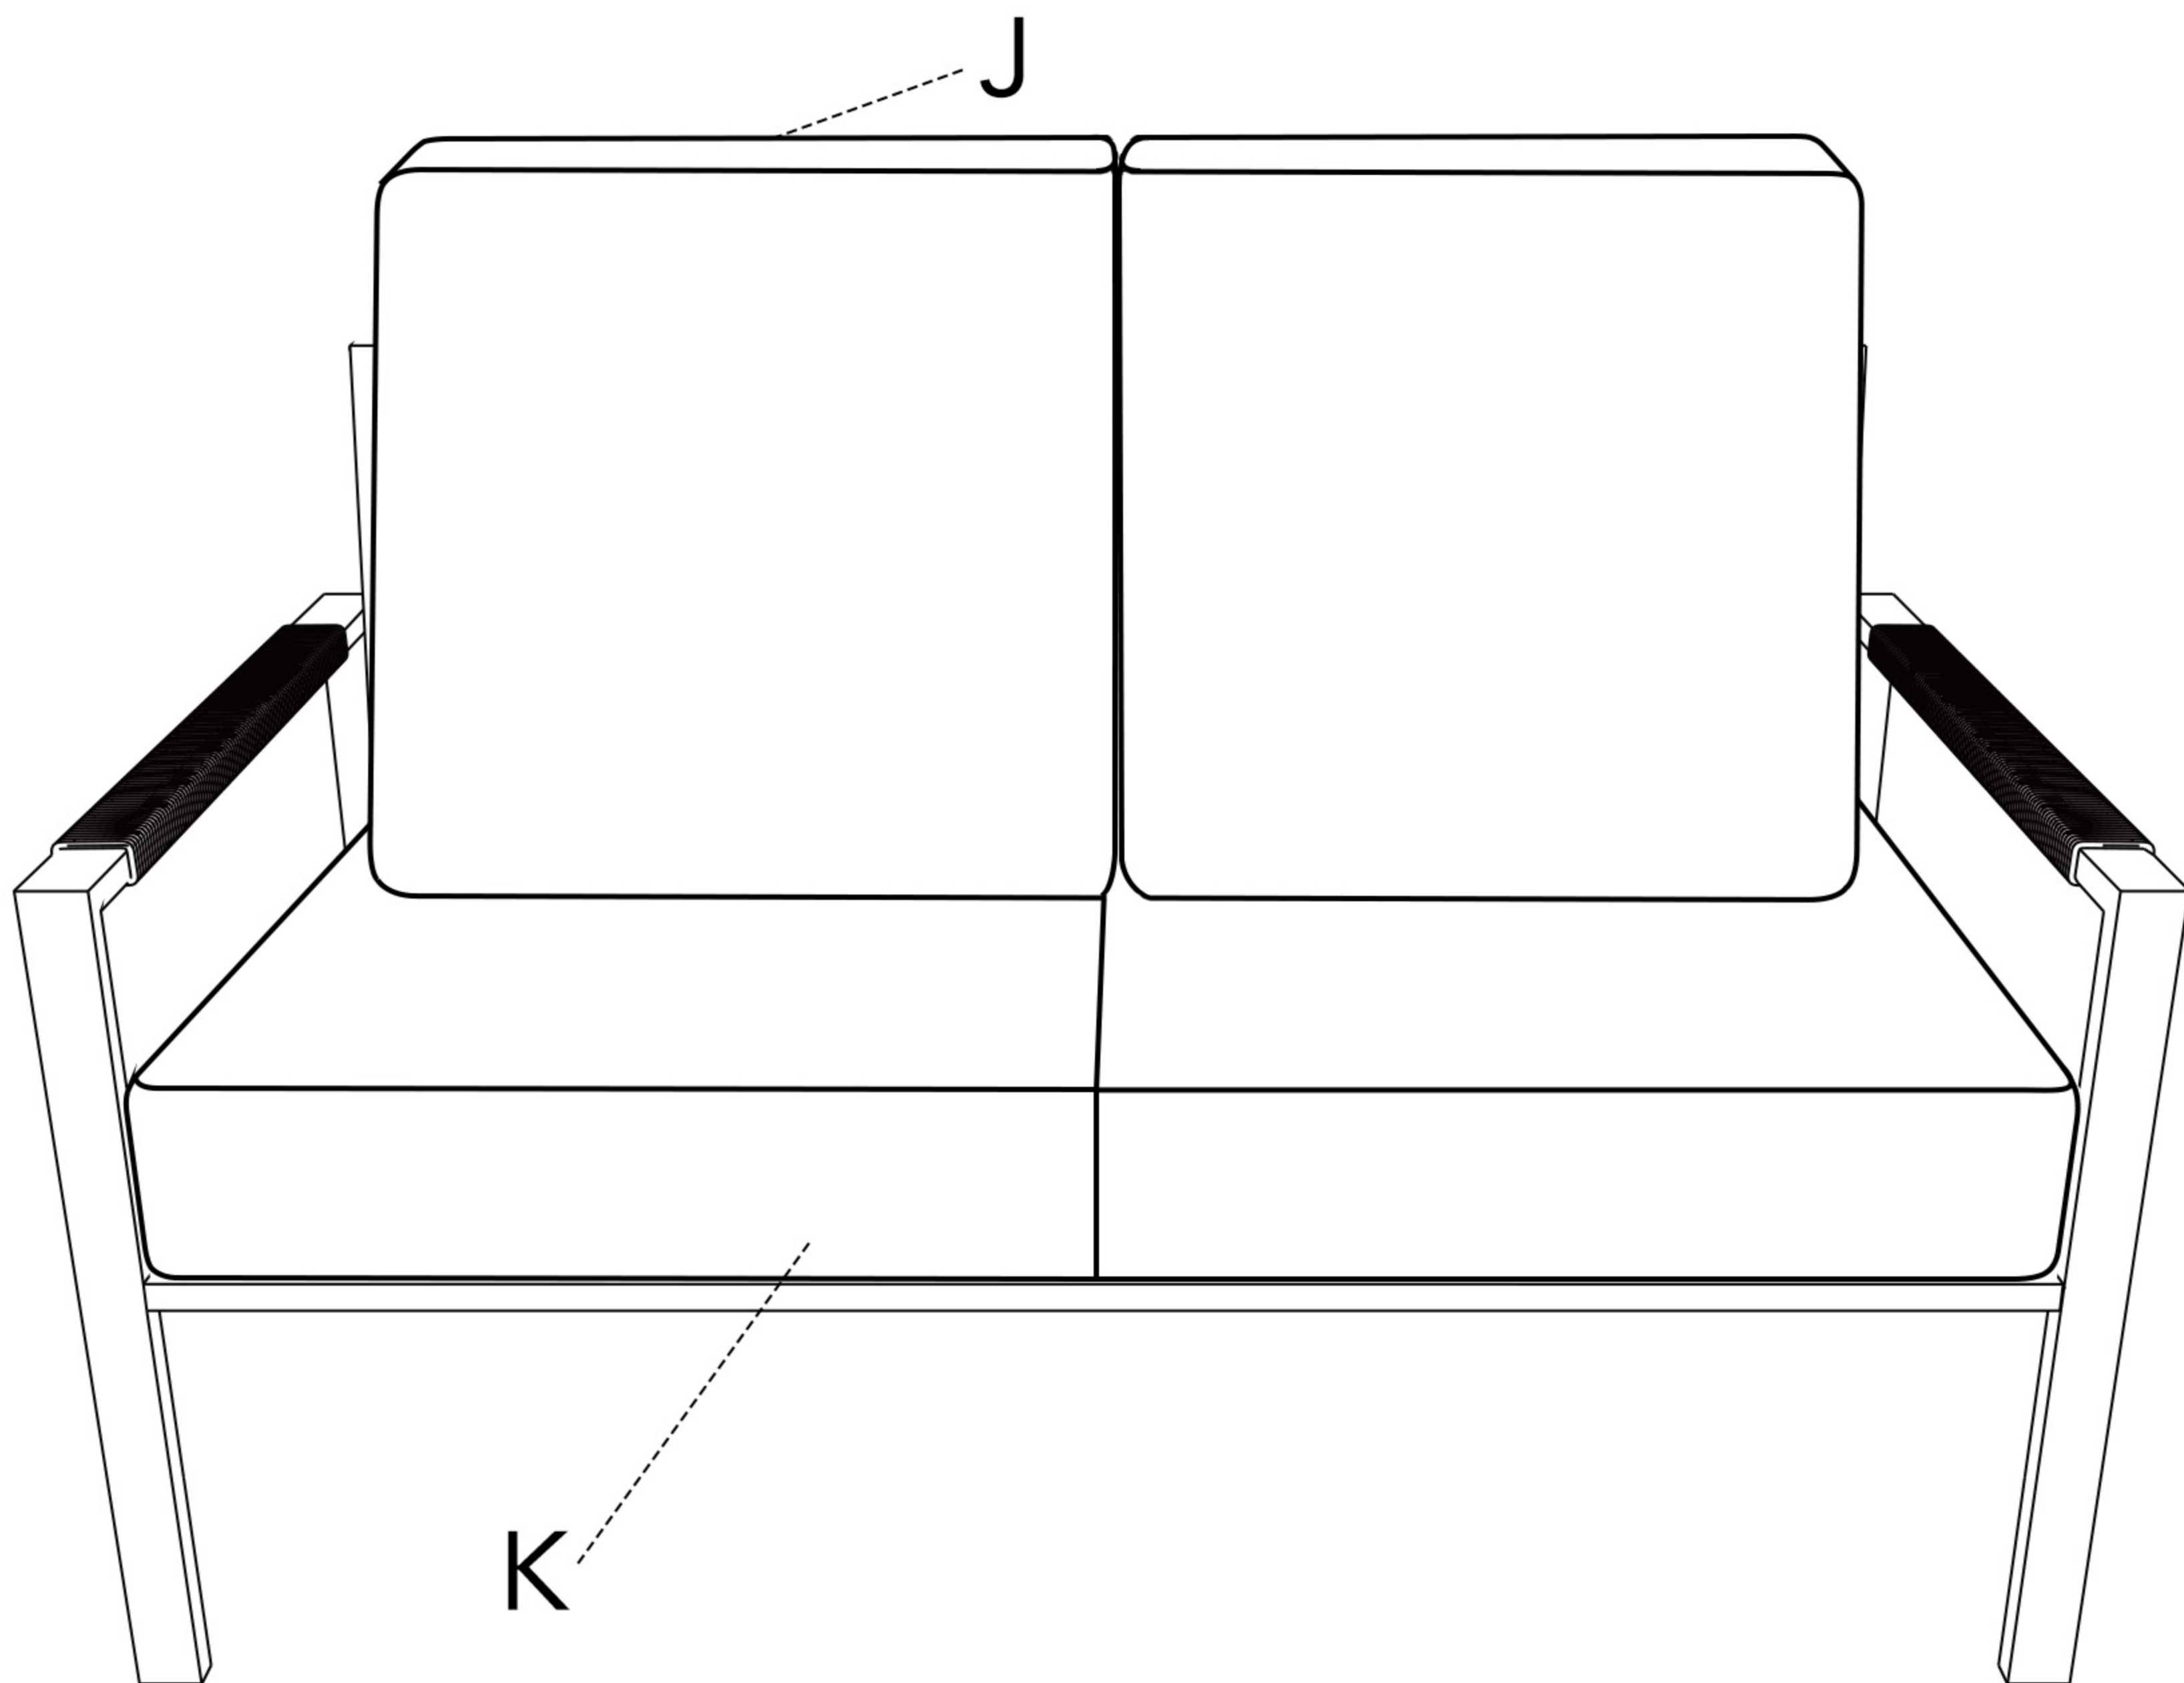

STEP 4

Put on the cushions[J&K].

J x2 **K** x2