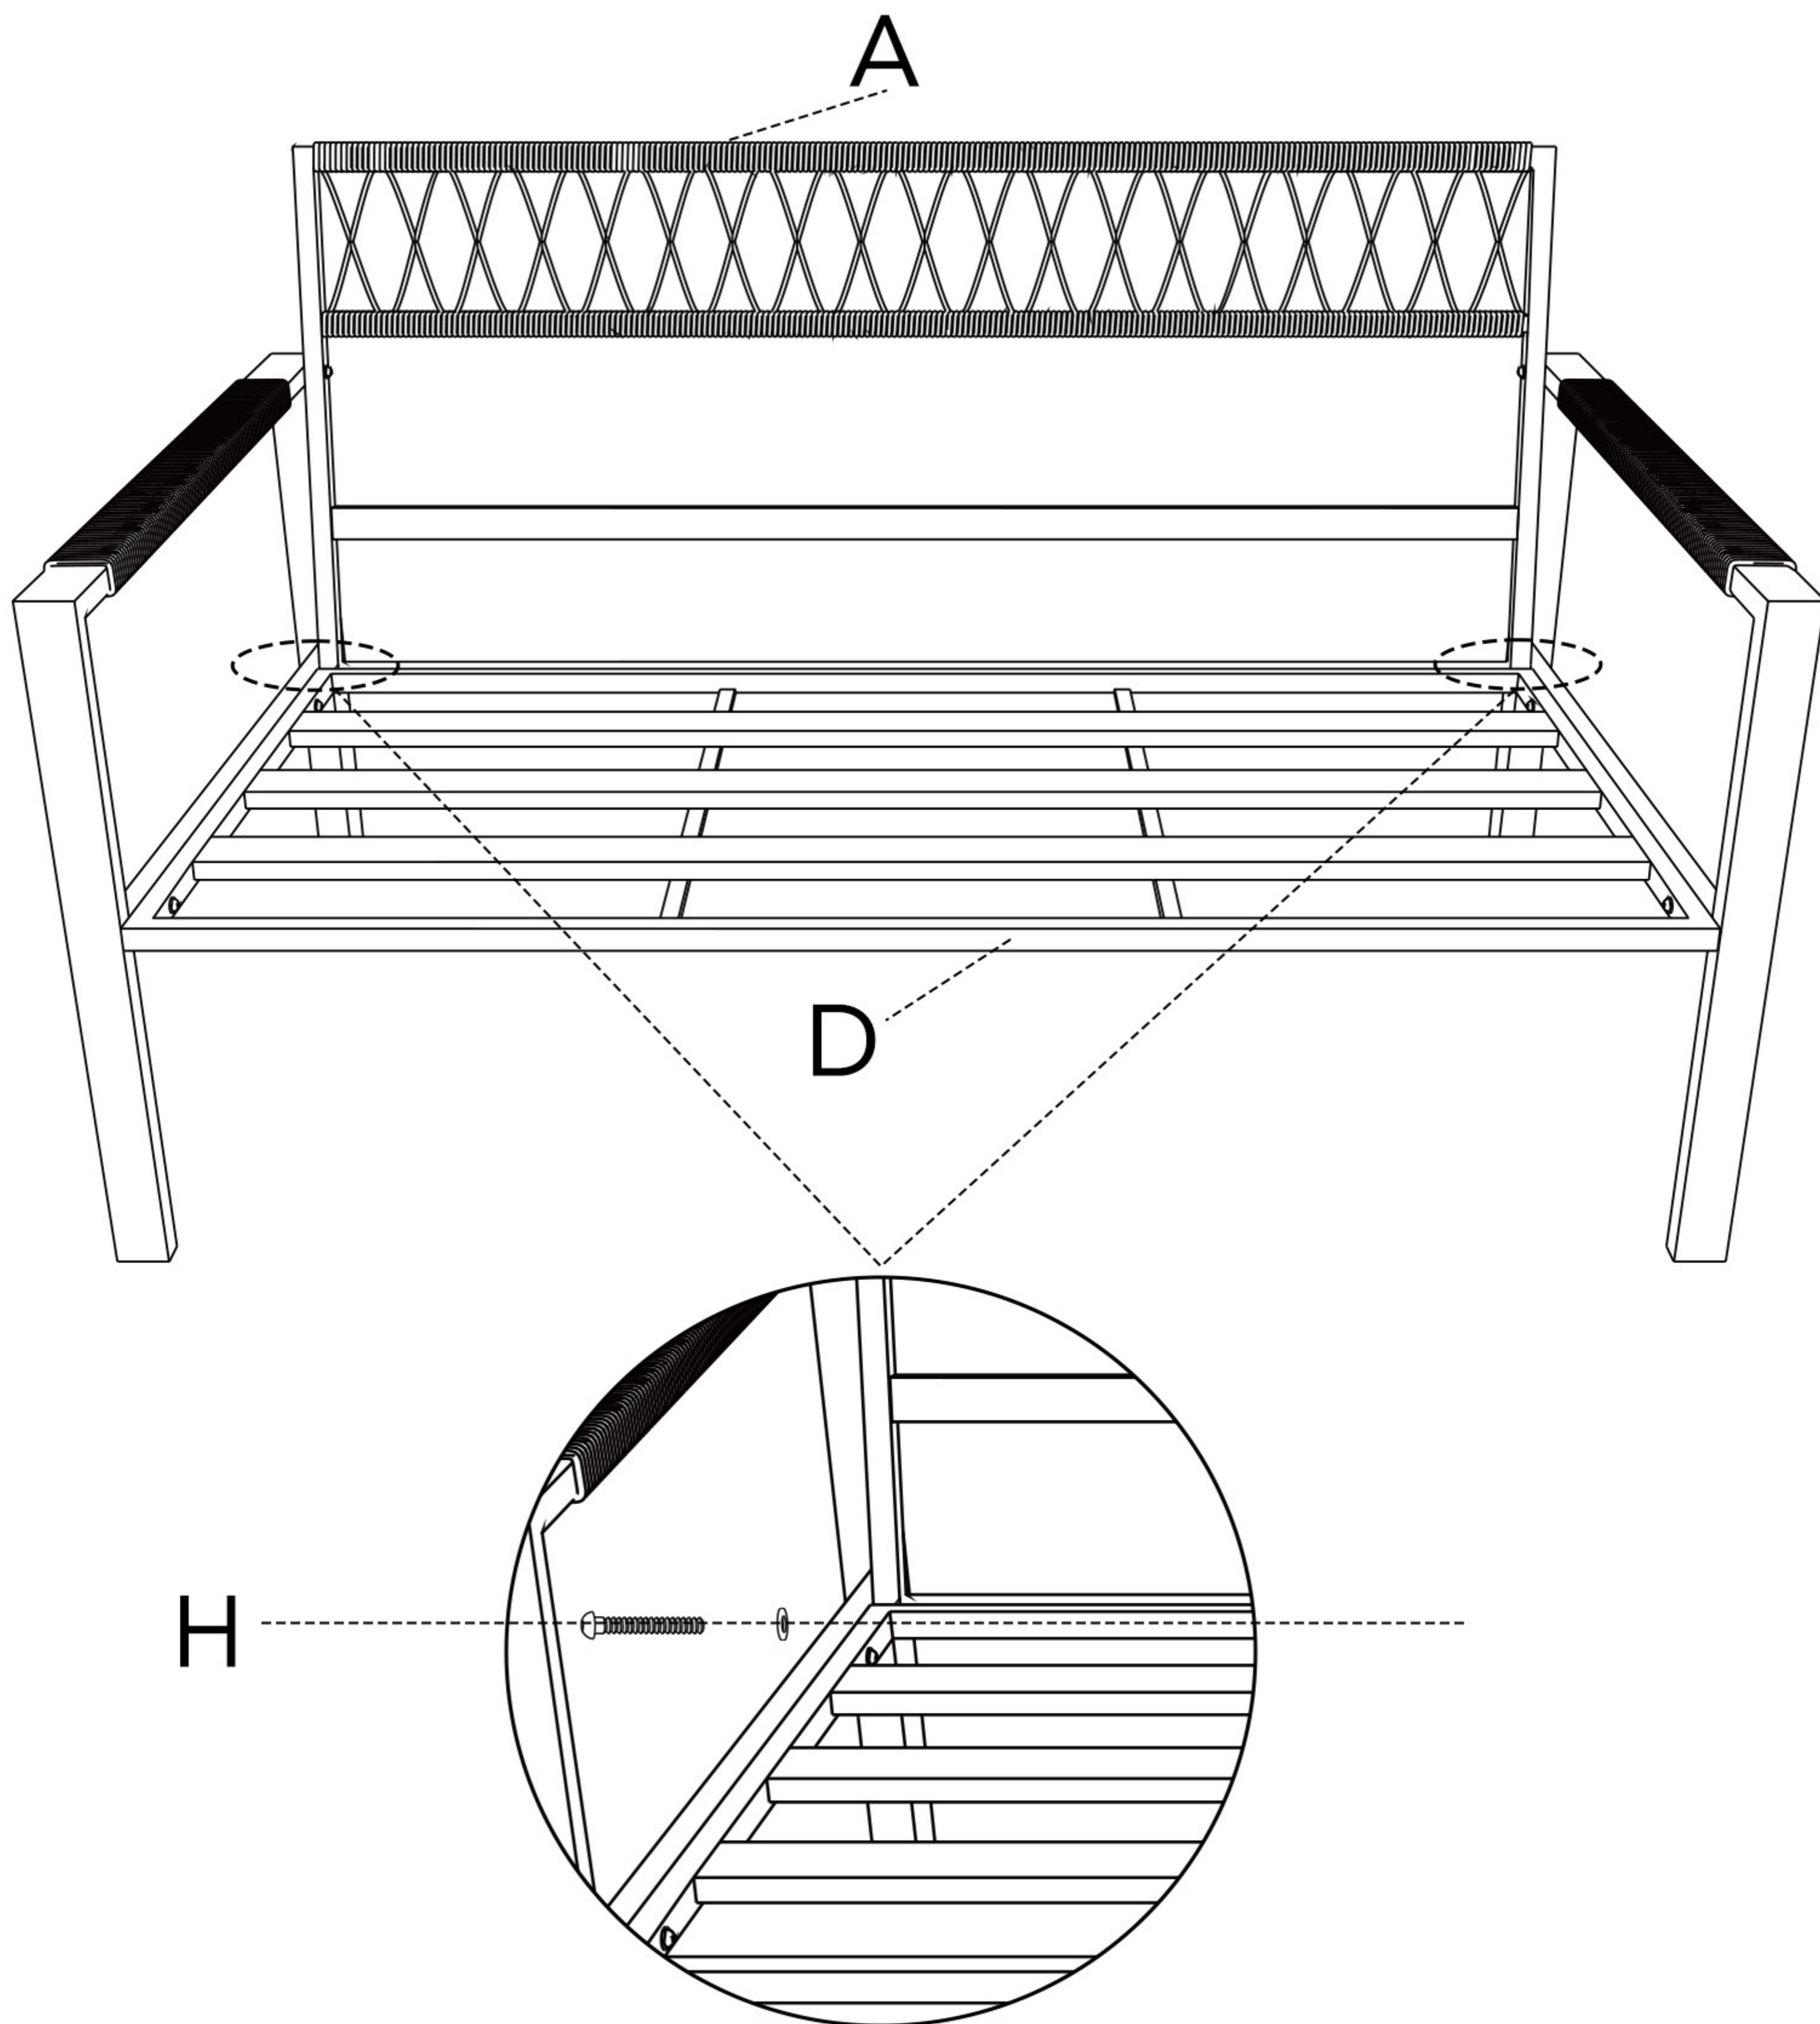

STEP 2

Attach Armrest[B&C] to the Seat Back[A] , with 2pcs M6X30mm bolts[H] and Washers.

A x1 **H** x2

STEP 3

Attach Seat Back[A] to the Seat Plate[D] , with 2pcs M6X30mm bolts[H] and Washers. Fasten the cap after installation.