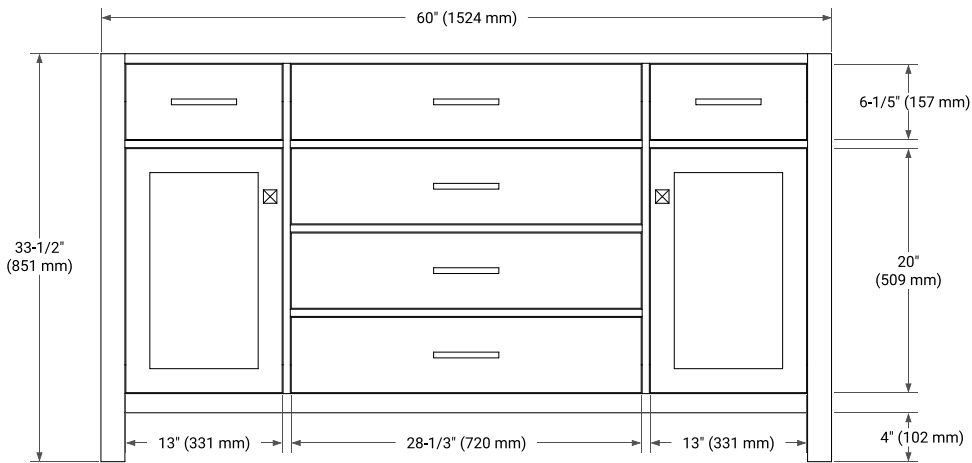

60" SINGLE SINK BASE CABINET

BASE CABINET DIMENSIONS

60" W x 21.5" D x 33.5" H

FEATURES

- Solid wood frame with engineered wood panels
- Dovetail drawers and joints
- Soft closing doors & drawers

HARDWARE FINISHES*

Brushed Nickel   Satin Brass   Matte Black   Polished Chrome

Hardware comes preinstalled with the illustrated option. Other finishes are available on our online store if you prefer a different one.

AVAILABLE COLORS

White   Grey

FRONT VIEW

SIDE VIEW

PLAN VIEW