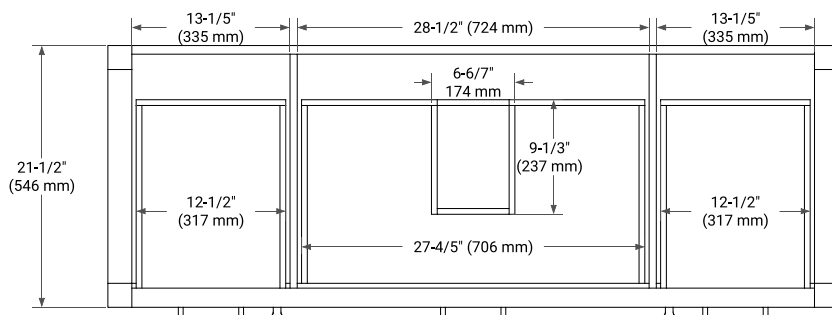

60" SINGLE SINK BASE CABINET

BASE CABINET DIMENSIONS

60" W x 21.5" D x 33.5" H

FEATURES

- Solid wood frame with engineered wood panels
- Dovetail drawers and joints
- Soft closing doors & drawers

HARDWARE FINISHES*

Brushed Nickel   Satin Brass   Matte Black   Polished Chrome

Hardware comes preinstalled with the illustrated option. Other finishes are available on our online store if you prefer a different one.

AVAILABLE COLORS

White   Grey

FRONT VIEW

SIDE VIEW

PLAN VIEW