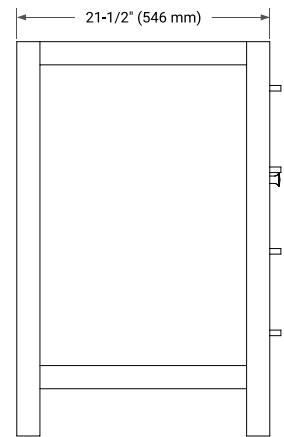

60" SINGLE SINK BASE CABINET

BASE CABINET DIMENSIONS

60" W x 21.5" D x 33.5" H

FEATURES

- Solid wood frame with engineered wood panels
- Dovetail drawers and joints
- Soft closing doors & drawers

HARDWARE FINISHES*

Brushed Nickel   Satin Brass   Matte Black   Polished Chrome

Hardware comes preinstalled with the illustrated option. Other finishes are available on our online store if you prefer a different one.

AVAILABLE COLORS

White   Grey

FRONT VIEW

SIDE VIEW

PLAN VIEW