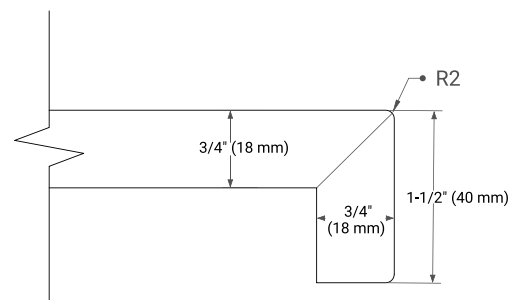

EDGE SIDE VIEW