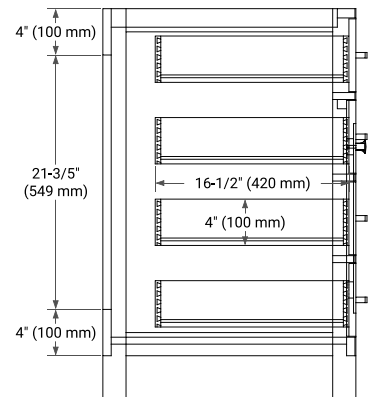

60" SINGLE SINK BASE CABINET

BASE CABINET DIMENSIONS

60" W x 21.5" D x 33.5" H

FEATURES

- Solid wood frame with engineered wood panels
- Dovetail drawers and joints
- Soft closing doors & drawers

HARDWARE FINISHES*

Brushed Nickel   Satin Brass   Matte Black   Polished Chrome

Hardware comes preinstalled with the illustrated option. Other finishes are available on our online store if you prefer a different one.

AVAILABLE COLORS

White   Grey

FRONT VIEW

SIDE VIEW

PLAN VIEW