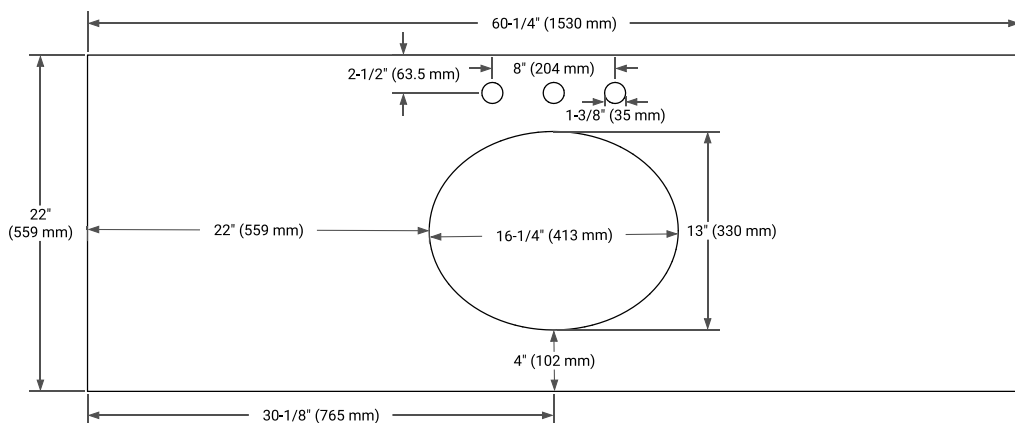

60" SINGLE OVAL SINK COUNTERTOP WITH 1.5 IN. THICKNESS

OVERALL DIMENSIONS

60.25" W x 22" D x 1.5" H

COUNTERTOP OPTIONS

FEATURES

- Solid countertop with mitered edges & seams
- Undermount white oval sink
- Pre-drilled for 8" widespread faucet

INCLUDED

- Countertop
- Matching Backsplash
- Oval Sink

COUNTERTOP PLAN VIEW