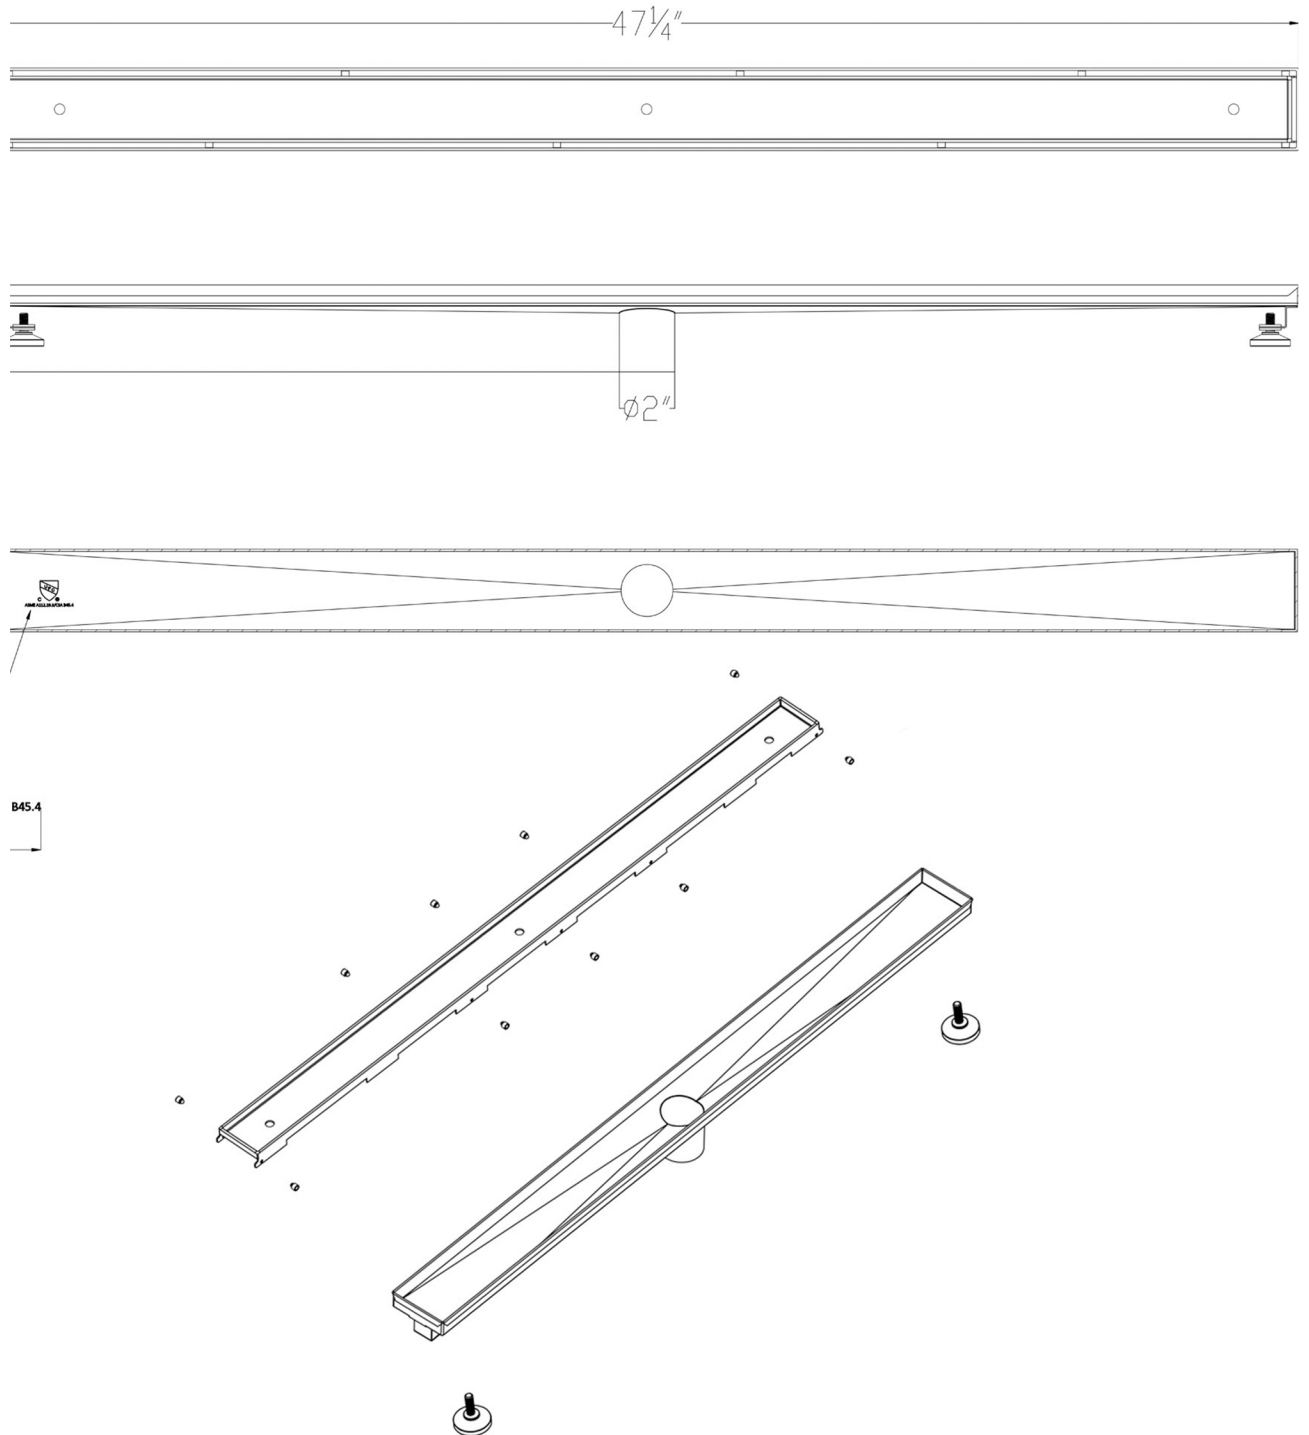

ABLD47A

47" Stainless Steel Linear Shower Drain with No Cover

Note: All product dimensions are approximate and should be verified on site prior to installation.
Visit www.ALFIbrand.com for more information.