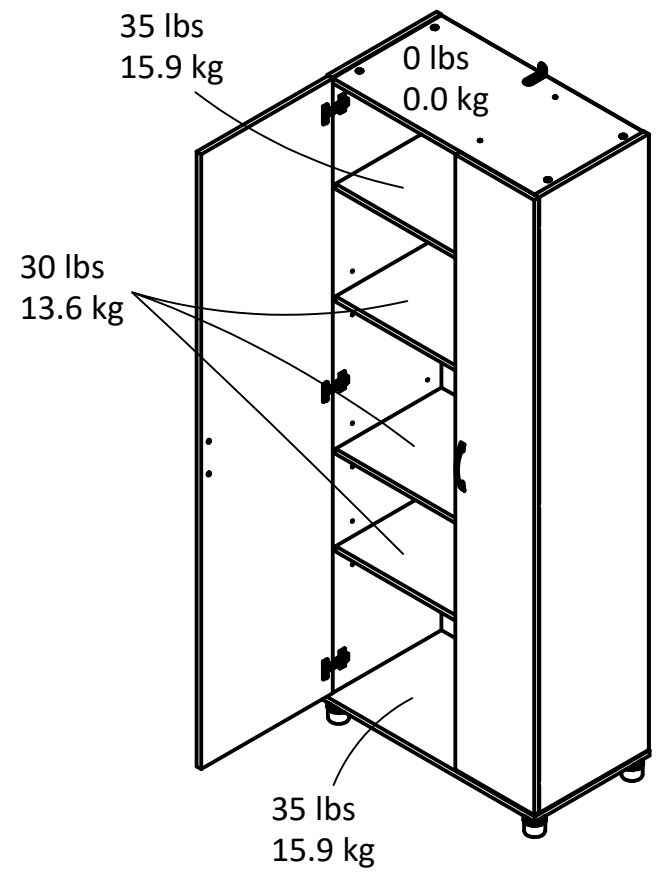

Left Top
 Interior Storage dimensions:
 16.8 in. (42.6 cm) W
 11.8 in. (30.0 cm) H
 14.2 in. (36.0 cm) D
 1.63 cubic feet

Left Side
 Interior Storage dimensions:
 (4) storage spaces (adjustable heights)
 16.8 in. (42.6 cm) W
 58.2 in. (147.9 cm) H
 14.2 in. (36.0 cm) D
 8.03 cubic feet

Right Top
 Interior Storage dimensions:
 9.7 in. (24.7 cm) W
 11.8 in. (30.0 cm) H
 14.2 in. (36.0 cm) D
 0.94 cubic feet

Right Side
 Interior Storage dimensions:
 9.7 in. (24.7 cm) W
 58.2 in. (147.9 cm) H
 14.2 in. (36.0 cm) D
 4.64 cubic feet

Overall Product Size:
 28.62"W x 15.40"D x 74.26"H
 72.7cm W x 39.1cm D x 188.6cm H

Wood Breakdown: 92%
 Total storage: 15.24 cubic feet

35 lbs
 15.9 kg
 30 lbs
 13.6 kg

0 lbs
 0.0 kg

25 lbs
 11.3 kg
 (right side
 top shelf)

25 lbs
 11.3 kg
 (right side
 bottom shelf)

35 lbs
 15.9 kg

Maximum Weight Capacities
 Unit Weight: 107 lbs. (48.5 kg)