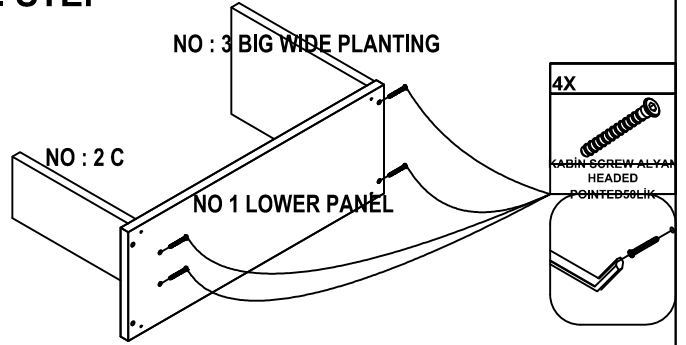

# PANDORA BOOKSHELF (BRIGHT WHITE)

48X  KABIN SCREW ALYAN HEADED POINTEDSOLIK	48X  TAPA KABIN SCREW (WHITE)	1X  ALYAN KEY 4 LUK	16X  CHIPBOARD SCREWS 3,5X25	4X  FOOT TRIANGLE 75X75X30 (WHITE)
--	---	--	--	--

## 1. STEP