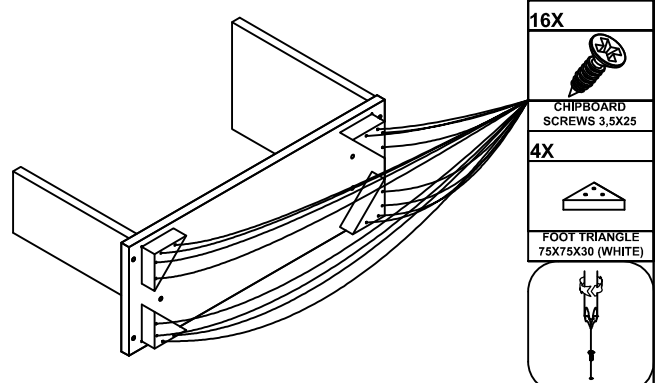

PANDORA BOOKSHELF (BRIGHT WHITE)

48X KABIN SCREW ALYAN HEADED POINTEDSOLIK	48X TAPA KABIN SCREW (WHITE)	1X ALYAN KEY 4 LUK	16X CHIPBOARD SCREWS 3,5X25	4X FOOT TRIANGLE 75X75X30 (WHITE)

1. STEP

2. STEP

BETWEEN 4 PIECE BAGS WITH SIGNAL HOLES UNDER THE SUB-PANEL ..

3. STEP

4. STEP

5. STEP

6. STEP