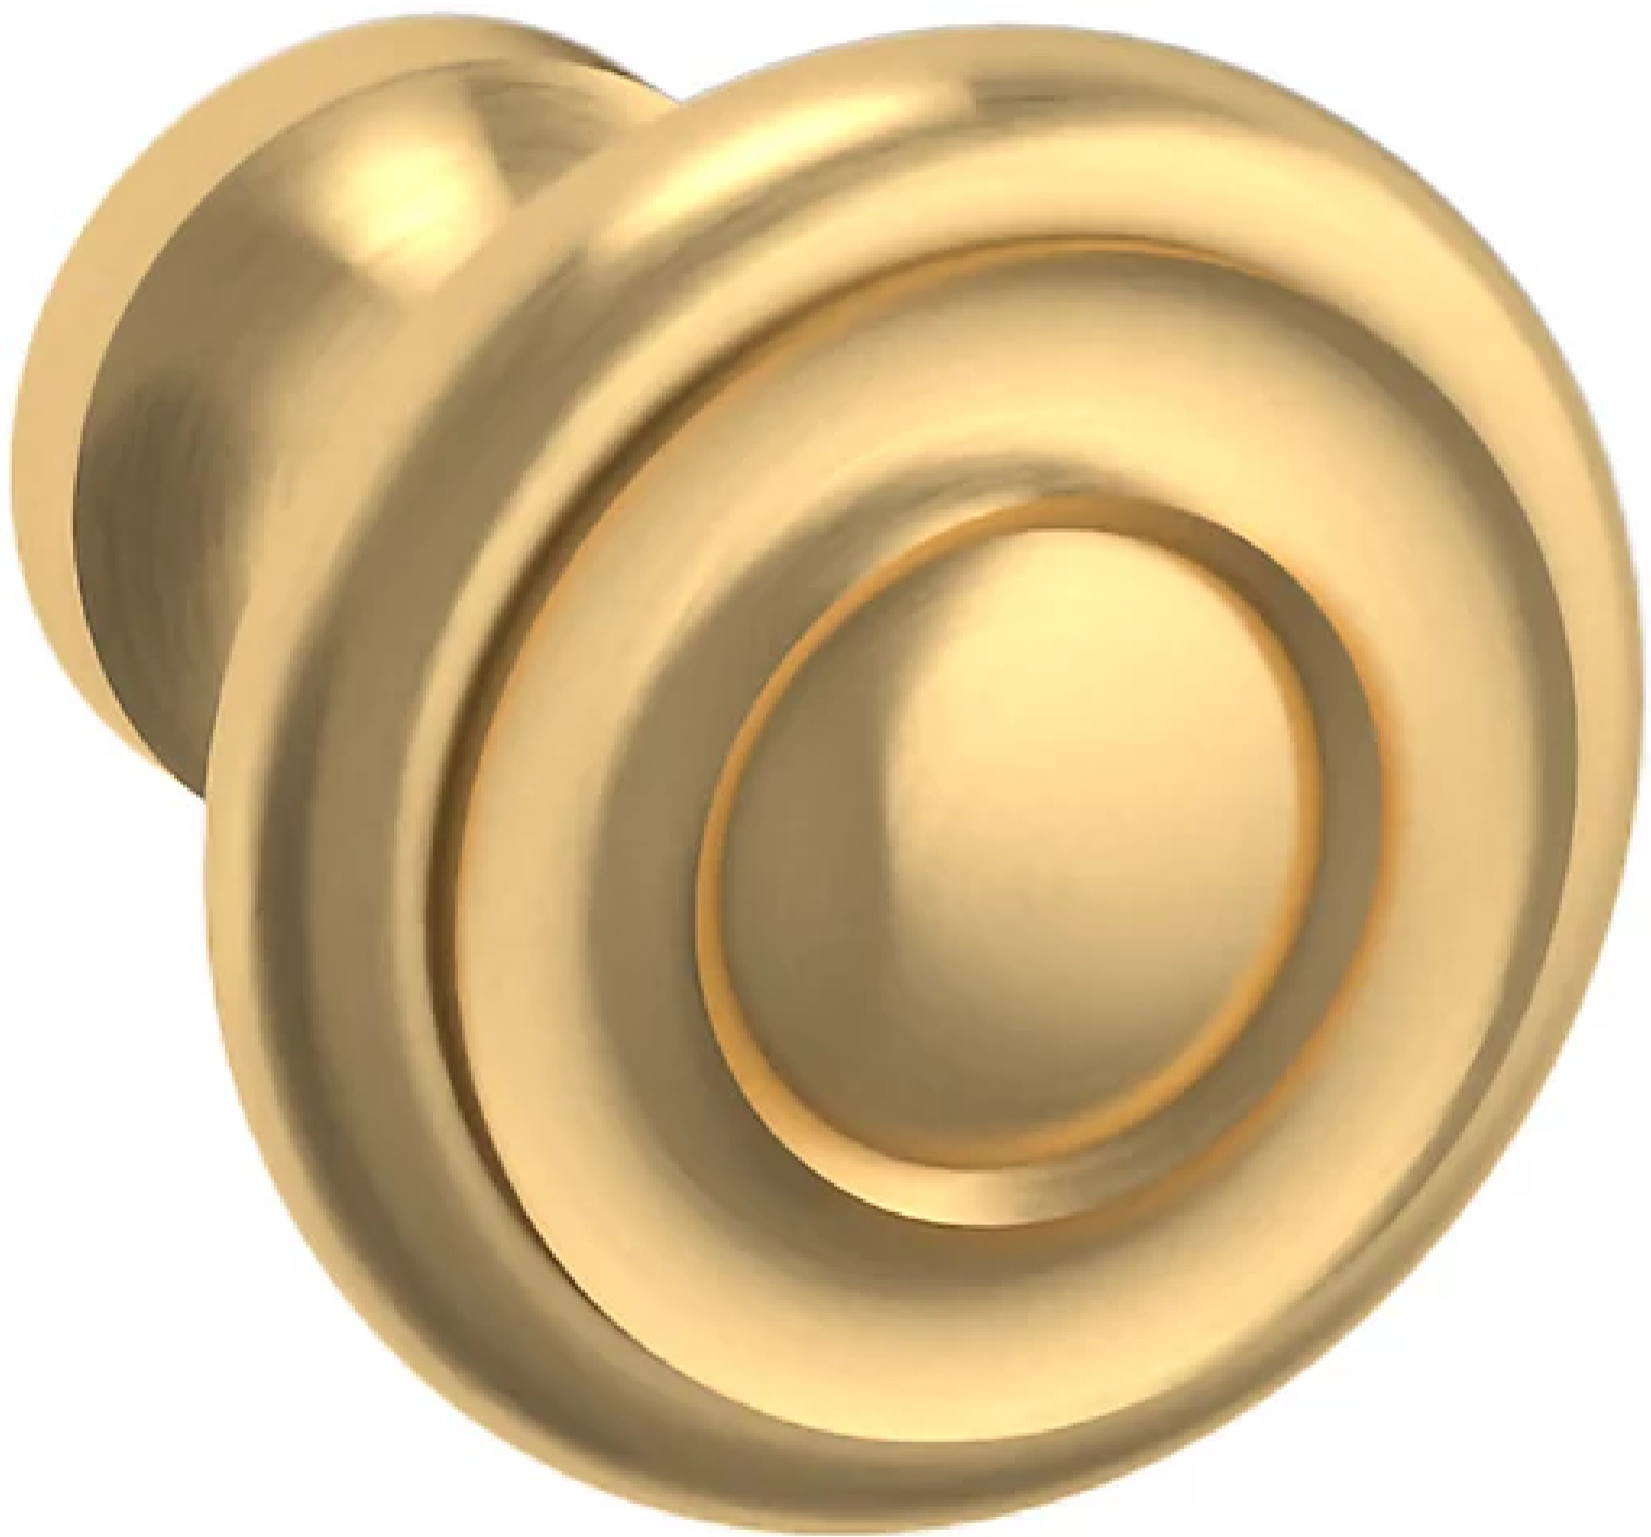

# 4490 DOMINION KNOB

## SPECIFICATIONS

STYLE	Traditional
CABINET KNOB DIAMETER	1
PROJECTION	1

### Key Features

- ✓ The right amount of texture gives this knob a beautiful, brilliant design.
- ✓ 4490 Dominion Knob measures 1" Diameter and 1.0" Projection
- ✓ Baldwin's Satin Brass is a smooth, matte finish with golden, warm tones. This Lifetime Finish is created to add a subtle gleam to the hardware for years to come, and comes with a Limited Lifetime Finish Warranty.