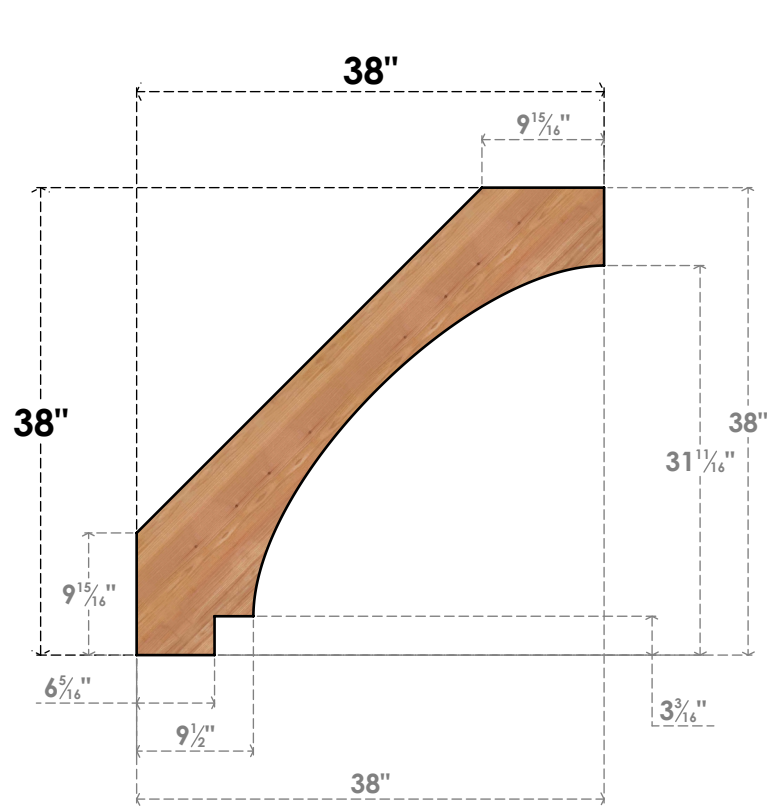

BRC06X38X38IMP00SWR

5 1/2"W X 38"D X 38"H IMPERIAL SMOOTH BRACE, WESTERN RED CEDAR

SIDE

FRONT

EKENA MILLWORK
 2300 WEST MAIN ST.
 CLARKSVILLE, TX 75426
 TOLL FREE: 866-607-0453
 WWW.EKENAMILLWORK.COM

NOTES