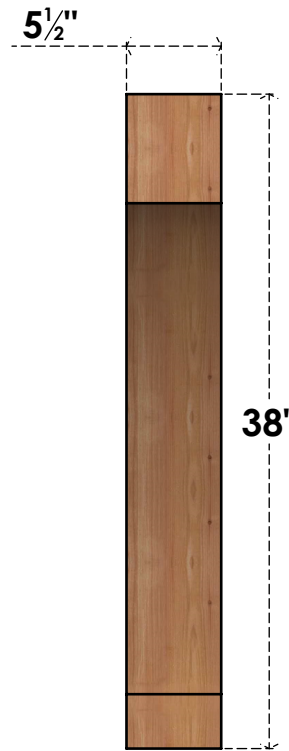

BRC06X38X38IMP00SWR

5 1/2"W X 38"D X 38"H IMPERIAL SMOOTH BRACE, WESTERN RED CEDAR

SIDE

FRONT

EKENA MILLWORK
 2300 WEST MAIN ST.
 CLARKSVILLE, TX 75426
 TOLL FREE: 866-607-0453
 WWW.EKENAMILLWORK.COM

NOTES