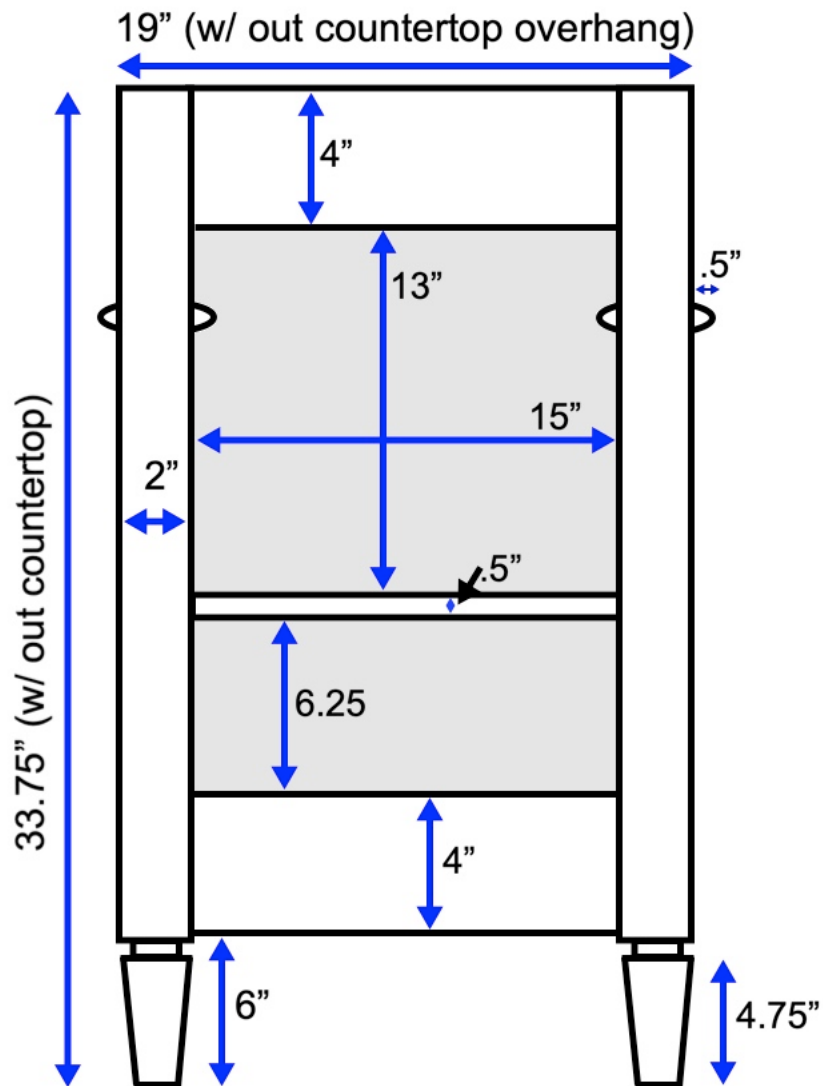

# 20-inch Bath Vanity (Back View)

All measurements are approximate and rounded to the nearest quarter inch.  
Please allow for a slight margin of error.