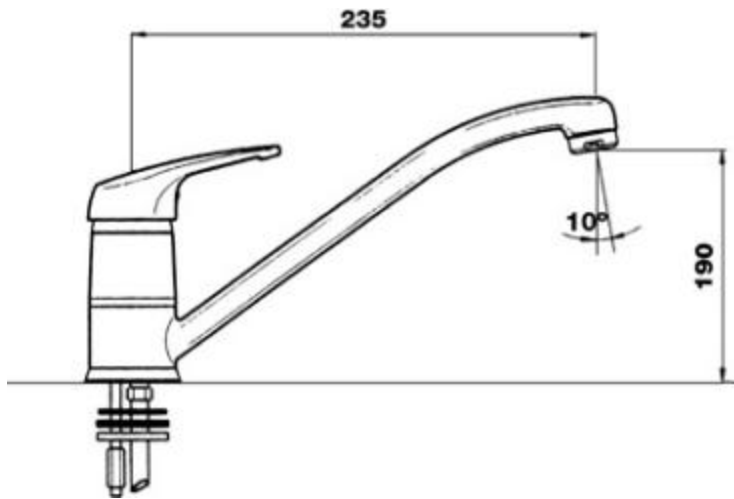

## Details

---

Side View

## Scope of supply

---

- WRAS compliant approved fitting
- Single lever monobloc mixer tap
- Extra long reach spout
- Ceramic disc control
- 14 mm copper fixing tails
- Supplied with 2 x connectors / check valves

Please note:

Suitable for low pressure gravity pressure systems (max. 5 bar)

minimum 0.3 bar pressure (approx. 3 metre head)

Heavy duty metal tap stabilising bracket, fit as required. Item No.

BL450775

Height: 190