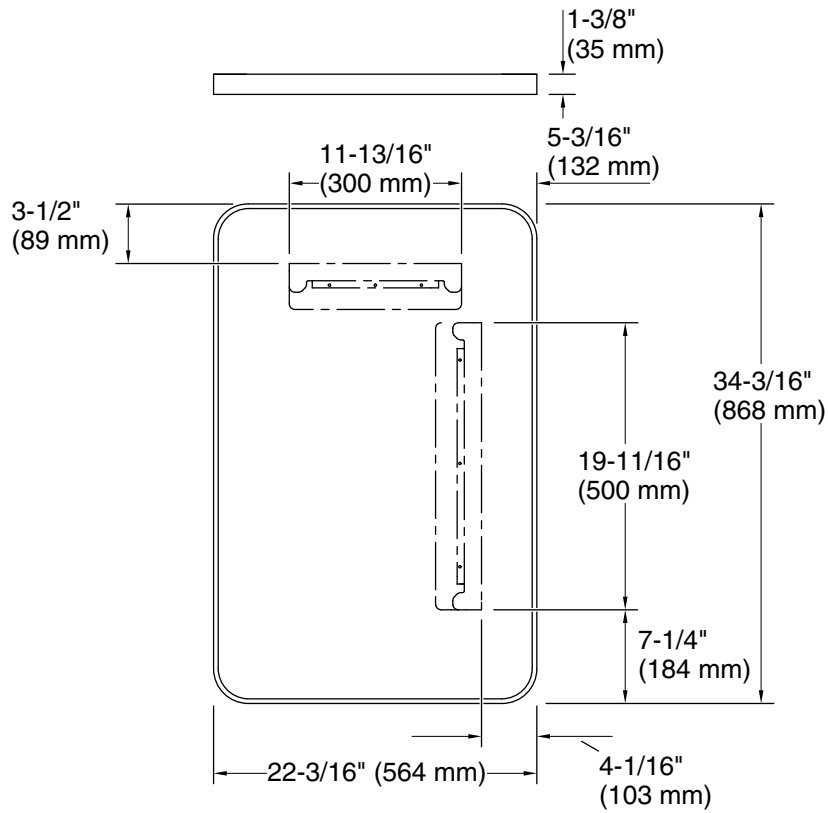

### Technical Information

All product dimensions are nominal.

Mirror type: Wall-mount

Lighting included: No