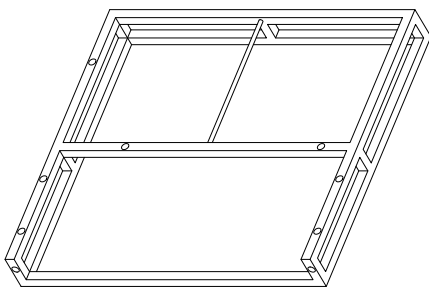

A: right sofa backrest  
1 pcs

B: left sofa backrest  
1 pcs

C: right sofa armrest  
1 pcs

D: left sofa armrest  
1 pcs

E: right sofa seat board  
1 pcs

F: left sofa seat board  
1 pcs

G: sofa side board  
6 pcs

H: middle sofa backrest  
2 pcs

I: middle sofa seat board  
2 pcs

O: table part1  
2 pcs

P: table part2  
2 pcs

table glass  
1 pcs

 <p>R: screw M6*35mm 22 pcs</p>	 <p>S: shim ø16*6.4*1 94 pcs</p>	 <p>T: nut M6 32 pcs</p>	 <p>U: brace bar 4 pcs</p>
 <p>V: screw M6*15mm 8 pcs</p>	 <p>W: screw M6*50mm 32 pcs</p>	 <p>Z: adjustable screw 20 pcs</p>	 <p>Inner hexagon spanner 1 pcs</p>  <p>open spanner 1 pcs</p>