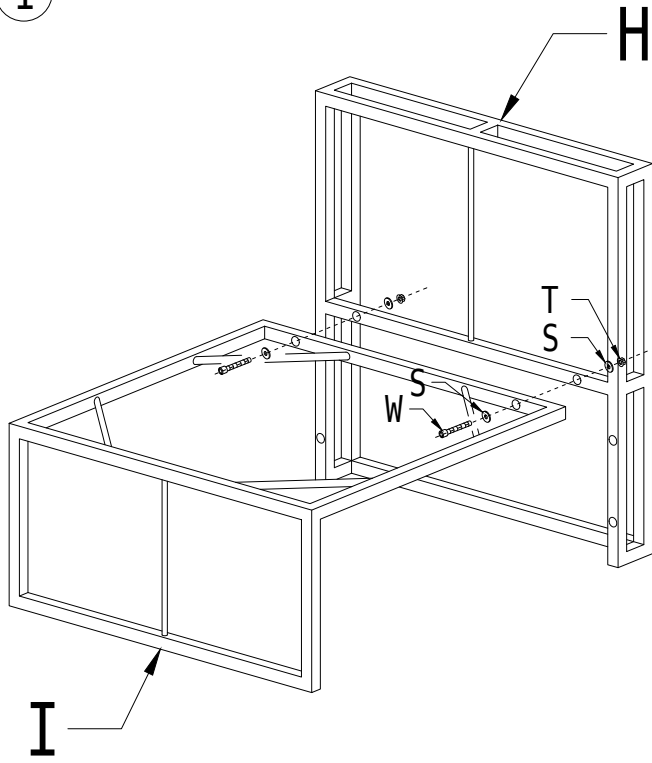

middle sofa

1