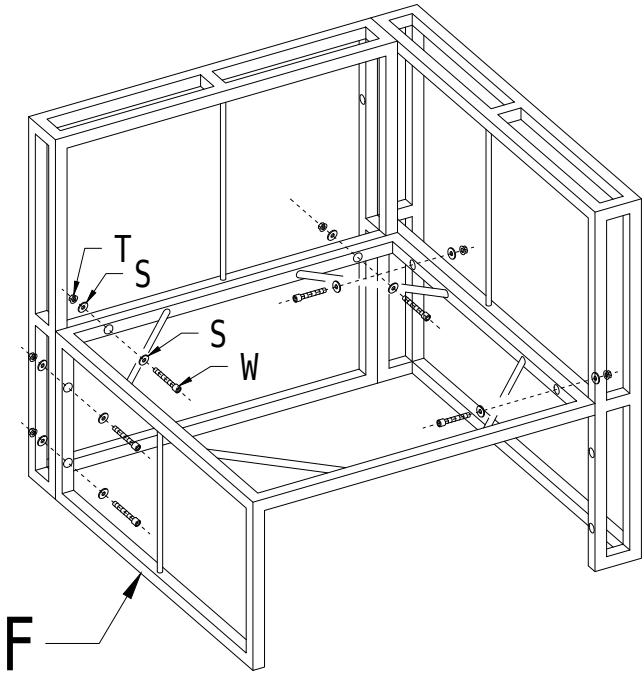

H: middle sofa backrest  
2 pcs

I: middle sofa seat board  
2 pcs

O: table part1  
2 pcs

P: table part2  
2 pcs

table glass  
1 pcs

 <p>R: screw M6*35mm 22 pcs</p>	 <p>S: shim ø16*6.4*1 94 pcs</p>	 <p>T: nut M6 32 pcs</p>	 <p>U: brace bar 4 pcs</p>
 <p>V: screw M6*15mm 8 pcs</p>	 <p>W: screw M6*50mm 32 pcs</p>	 <p>Z: adjustable screw 20 pcs</p>	 <p>Inner hexagon spanner 1 pcs</p>  <p>open spanner 1 pcs</p>

# left sofa

1

2

2

3

4

5