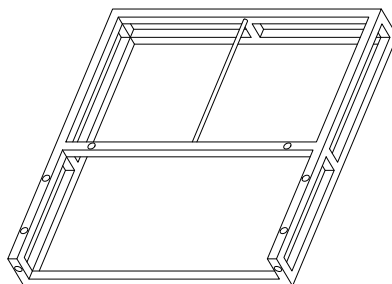

A: right sofa backrest  
1 pcs

B: left sofa backrest  
1 pcs

C: right sofa armrest  
1 pcs

D: left sofa armrest  
1 pcs

E: right sofa seat board  
1 pcs

F: left sofa seat board  
1 pcs

G: sofa side board  
6 pcs

H: middle sofa backrest  
2 pcs

I: middle sofa seat board  
2 pcs

O: table part1  
2 pcs

P: table part2  
2 pcs

table glass  
1 pcs

 <p>R: screw M6*35mm 22 pcs</p>	 <p>S: shim ø16*6.4*1 94 pcs</p>	 <p>T: nut M6 32 pcs</p>	 <p>U: brace bar 4 pcs</p>
 <p>V: screw M6*15mm 8 pcs</p>	 <p>W: screw M6*50mm 32 pcs</p>	 <p>Z: adjustable screw 20 pcs</p>	 <p>Inner hexagon spanner 1 pcs</p>  <p>open spanner 1 pcs</p>