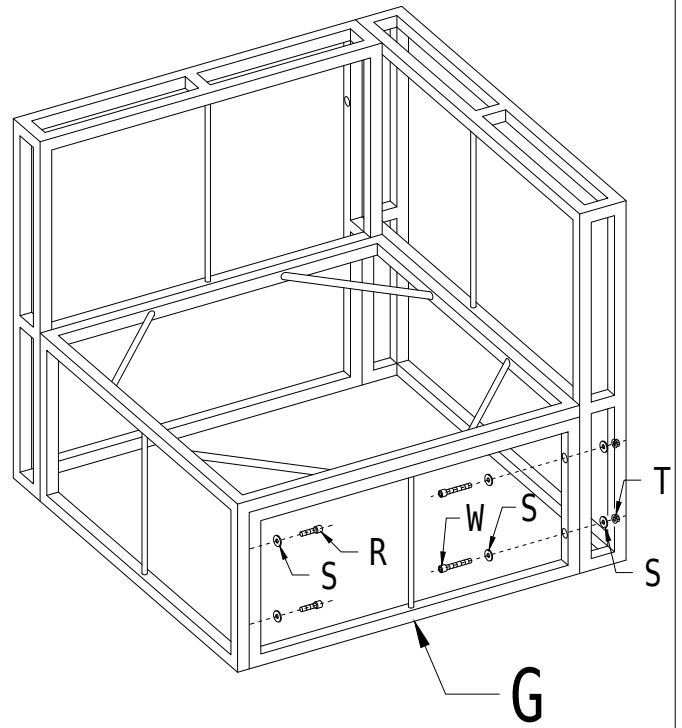

H: middle sofa backrest  
2 pcs

I: middle sofa seat board  
2 pcs

O: table part1  
2 pcs

P: table part2  
2 pcs

table glass  
1 pcs

 <p>R: screw M6*35mm 22 pcs</p>	 <p>S: shim ø16*6.4*1 94 pcs</p>	 <p>T: nut M6 32 pcs</p>	 <p>U: brace bar 4 pcs</p>
 <p>V: screw M6*15mm 8 pcs</p>	 <p>W: screw M6*50mm 32 pcs</p>	 <p>Z: adjustable screw 20 pcs</p>	 <p>Inner hexagon spanner 1 pcs</p>  <p>open spanner 1 pcs</p>

# left sofa

1

2

2

3

4

5