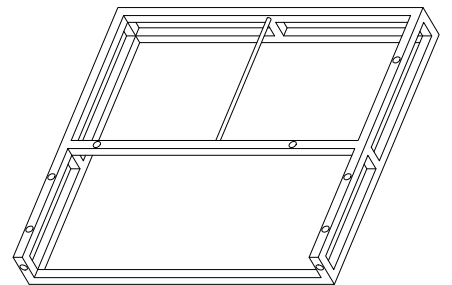

A: right sofa backrest  
1 pcs

B: left sofa backrest  
1 pcs

C: right sofa armrest  
1 pcs

D: left sofa armrest  
1 pcs

E: right sofa seat board  
1 pcs

F: left sofa seat board  
1 pcs

G: sofa side board  
6 pcs

H: middle sofa backrest  
2 pcs

I: middle sofa seat board  
2 pcs

O: table part1  
2 pcs

P: table part2  
2 pcs

table glass  
1 pcs

 <p>R: screw M6*35mm 22 pcs</p>	 <p>S: shim ø16*6.4*1 94 pcs</p>	 <p>T: nut M6 32 pcs</p>	 <p>U: brace bar 4 pcs</p>
 <p>V: screw M6*15mm 8 pcs</p>	 <p>W: screw M6*50mm 32 pcs</p>	 <p>Z: adjustable screw 20 pcs</p>	 <p>Inner hexagon spanner 1 pcs</p>  <p>open spanner 1 pcs</p>