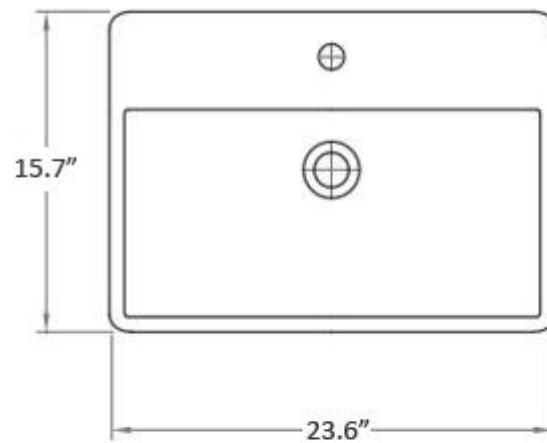

Contour 61060

Features

- Bathroom Sink
- Made of Ceramic
- Glossy White Finish
- With Overflow
- Wall Mount or Countertop (Vessel) Installation
- With One Faucet Hole
- Made in Europe

Related Items:

- WSBC 53991 | Push Waste Drain
- WSBC 53922 | Decorative Trap

Finishes:

 Glossy White

SKU# | Options:

- Contour 61060 | Glossy White

* WS Bath Collections reserves the right to revise dimensions or information on this sheet without notice

Collection Contour	Model Contour 61060	Dimensions Metric <i>1 inch = 2.54 cm</i> <i>1 inch = 25.4 mm</i>	 1051 Lea Drive - Collegeville, PA 19426 Tel. 215 513 9400 - Fax 610 831 0215 www.ws bathcollections.com - info@ws bathcollections.com
--------------------------------	---------------------------------	-------------------------------------------------------------------------	---------------------------------------------------------------------------------------------------------------------------------------------------------------------------------------------------------------------------------------------------------------------------------------------------------------------------------------

Collection
Contour

Model |
Contour 61060

Dimensions Metric

1 inch = 2.54 cm
1 inch = 25.4 mm

WS[®]
BATH
COLLECTIONS

1051 Lea Drive - Collegeville, PA 19426
Tel. 215 513 9400 - Fax 610 831 0215
www.ws bathcollections.com - info@ws bathcollections.com

Model |
Contour 61060

Dimensions Metric
1 inch = 2.54 cm
1 inch = 25.4 mm

WS[®]
BATH
COLLECTIONS

1051 Lea Drive - Collegeville, PA 19426
Tel. 215 513 9400 - Fax 610 831 0215
www.ws bathcollections.com - info@ws bathcollections.com