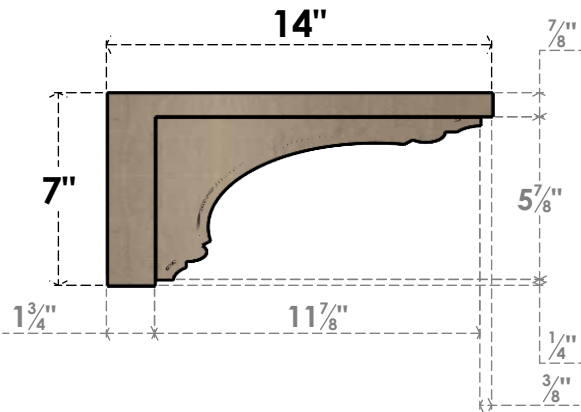

ITEM NUMBER: CORU07X14X07WARRCPR

7"W X 14"D X 7"H SERIES 3 WIDE WARREN ROUGH CEDAR TIMBERTHANE FAUX WOOD CORBEL, PRIMED

SIDE PROFILE

FRONT PROFILE

ISOMETRIC

EKENA MILLWORK
2300 WEST MAIN ST.
CLARKSVILLE, TX 75426
TOLL FREE: 866-607-0453
WWW.EKENAMILLWORK.COM

NOTES

1. INSTALLATION TO BE COMPLETED IN ACCORDANCE WITH MANUFACTURER'S SPECIFICATIONS.
2. DRAWING MAY NOT BE TO SCALE
3. THIS DRAWING IS INTENDED FOR DESIGN AND PLANNING PURPOSES ONLY.
4. ALL INFORMATION CONTAINED HEREIN WAS CURRENT AT THE TIME OF DEVELOPMENT BUT MUST BE REVIEWED AND APPROVED BY THE PRODUCT MANUFACTURER TO BE CONSIDERED ACCURATE.
5. TIMBERTHANE ARCHITECTURAL PRODUCTS ARE MADE FROM HIGH DENSITY URETHANE AND COME FACTORY PRIMED