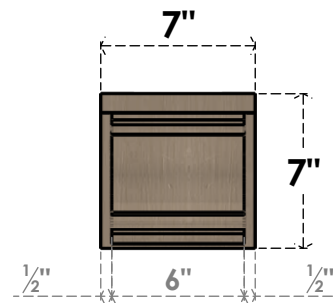

ITEM NUMBER: CORU07X14X07WARRCPR

7"W X 14"D X 7"H SERIES 3 WIDE WARREN ROUGH CEDAR TIMBERTHANE FAUX WOOD CORBEL, PRIMED

SIDE PROFILE

FRONT PROFILE

ISOMETRIC

EKENA MILLWORK
2300 WEST MAIN ST.
CLARKSVILLE, TX 75426
TOLL FREE: 866-607-0453
WWW.EKENAMILLWORK.COM