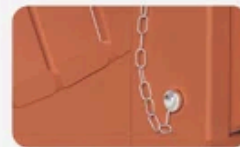

80%
EASY ASSEMBLED

5 STEPS **15** MINS

304 Stainless Steel

Effortless Folding

Pull out the chain for storage

Fixing bolt

Pull the bolt