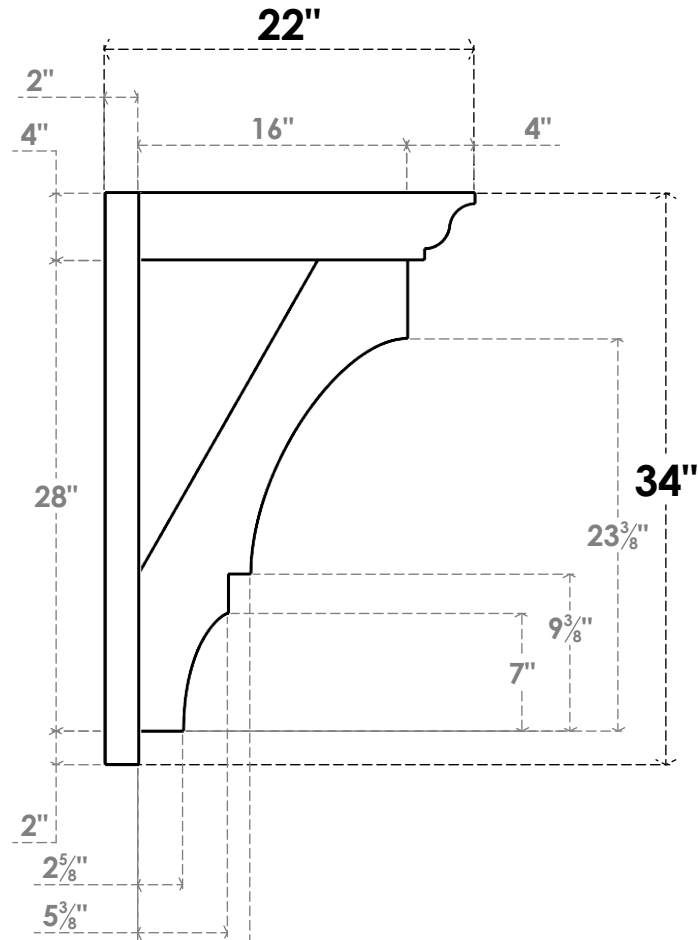

ITEM NUMBER: OUTUROC040X060X22000X34000X040X020X040BOA04RCPR

4"W TOP X 6"W BACK X 22"D X 34"H X 4"T TOP X 2"T BACK TIMBERTHANE ROUGH CEDAR BALBOA FAUX WOOD OPEN OUTLOOKER, TRADITIONAL TOP AND BLOCK BACK, 4"W CLOSED BRACE, PRIMED TAN

SIDE PROFILE

FRONT PROFILE

ISOMETRIC

EKENA MILLWORK
2300 WEST MAIN ST.
CLARKSVILLE, TX 75426
TOLL FREE: 866-607-0453
WWW.EKENAMILLWORK.COM

NOTES

1. INSTALLATION TO BE COMPLETED IN ACCORDANCE WITH MANUFACTURER'S SPECIFICATIONS.
2. DRAWING MAY NOT BE TO SCALE
3. THIS DRAWING IS INTENDED FOR DESIGN AND PLANNING PURPOSES ONLY.
4. ALL INFORMATION CONTAINED HEREIN WAS CURRENT AT THE TIME OF DEVELOPMENT BUT MUST BE REVIEWED AND APPROVED BY THE PRODUCT MANUFACTURER TO BE CONSIDERED ACCURATE.
5. TIMBERTHANE ARCHITECTURAL PRODUCTS ARE MADE FROM HIGH DENSITY URETHANE AND COME FACTORY PRIMED