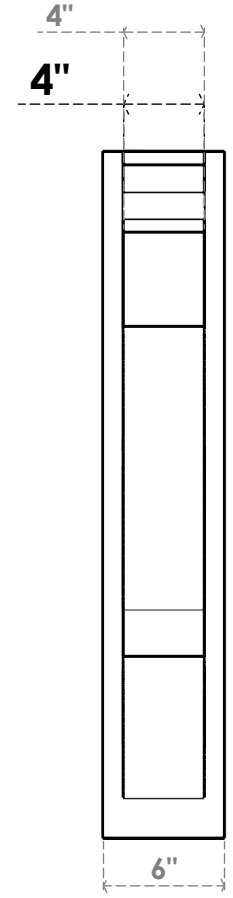

ITEM NUMBER: OUTUROC040X060X22000X34000X040X020X040BOA04RCPR

4"W TOP X 6"W BACK X 22"D X 34"H X 4"T TOP X 2"T BACK TIMBERTHANE ROUGH CEDAR BALBOA FAUX WOOD OPEN OUTLOOKER, TRADITIONAL TOP AND BLOCK BACK, 4"W CLOSED BRACE, PRIMED TAN

SIDE PROFILE

FRONT PROFILE

ISOMETRIC

EKENA MILLWORK
2300 WEST MAIN ST.
CLARKSVILLE, TX 75426
TOLL FREE: 866-607-0453
WWW.EKENAMILLWORK.COM

NOTES

1. INSTALLATION TO BE COMPLETED IN ACCORDANCE WITH MANUFACTURER'S SPECIFICATIONS.
2. DRAWING MAY NOT BE TO SCALE
3. THIS DRAWING IS INTENDED FOR DESIGN AND PLANNING PURPOSES ONLY.
4. ALL INFORMATION CONTAINED HEREIN WAS CURRENT AT THE TIME OF DEVELOPMENT BUT MUST BE REVIEWED AND APPROVED BY THE PRODUCT MANUFACTURER TO BE CONSIDERED ACCURATE.
5. TIMBERTHANE ARCHITECTURAL PRODUCTS ARE MADE FROM HIGH DENSITY URETHANE AND COME FACTORY PRIMED