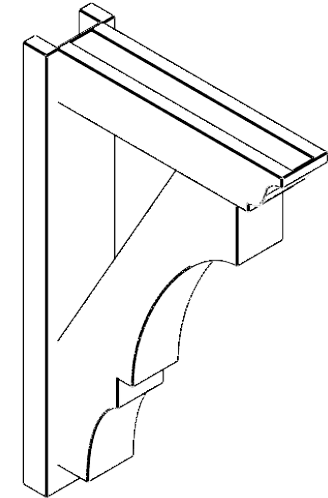

ITEM NUMBER: OUTUROC040X060X22000X34000X040X020X040BOA04RCPR

4"W TOP X 6"W BACK X 22"D X 34"H X 4"T TOP X 2"T BACK TIMBERTHANE ROUGH CEDAR BALBOA FAUX WOOD OPEN OUTLOOKER, TRADITIONAL TOP AND BLOCK BACK, 4"W CLOSED BRACE, PRIMED TAN

SIDE PROFILE

FRONT PROFILE

ISOMETRIC

EKENA MILLWORK
2300 WEST MAIN ST.
CLARKSVILLE, TX 75426
TOLL FREE: 866-607-0453
WWW.EKENAMILLWORK.COM

NOTES

1. INSTALLATION TO BE COMPLETED IN ACCORDANCE WITH MANUFACTURER'S SPECIFICATIONS.
2. DRAWING MAY NOT BE TO SCALE
3. THIS DRAWING IS INTENDED FOR DESIGN AND PLANNING PURPOSES ONLY.
4. ALL INFORMATION CONTAINED HEREIN WAS CURRENT AT THE TIME OF DEVELOPMENT BUT MUST BE REVIEWED AND APPROVED BY THE PRODUCT MANUFACTURER TO BE CONSIDERED ACCURATE.
5. TIMBERTHANE ARCHITECTURAL PRODUCTS ARE MADE FROM HIGH DENSITY URETHANE AND COME FACTORY PRIMED