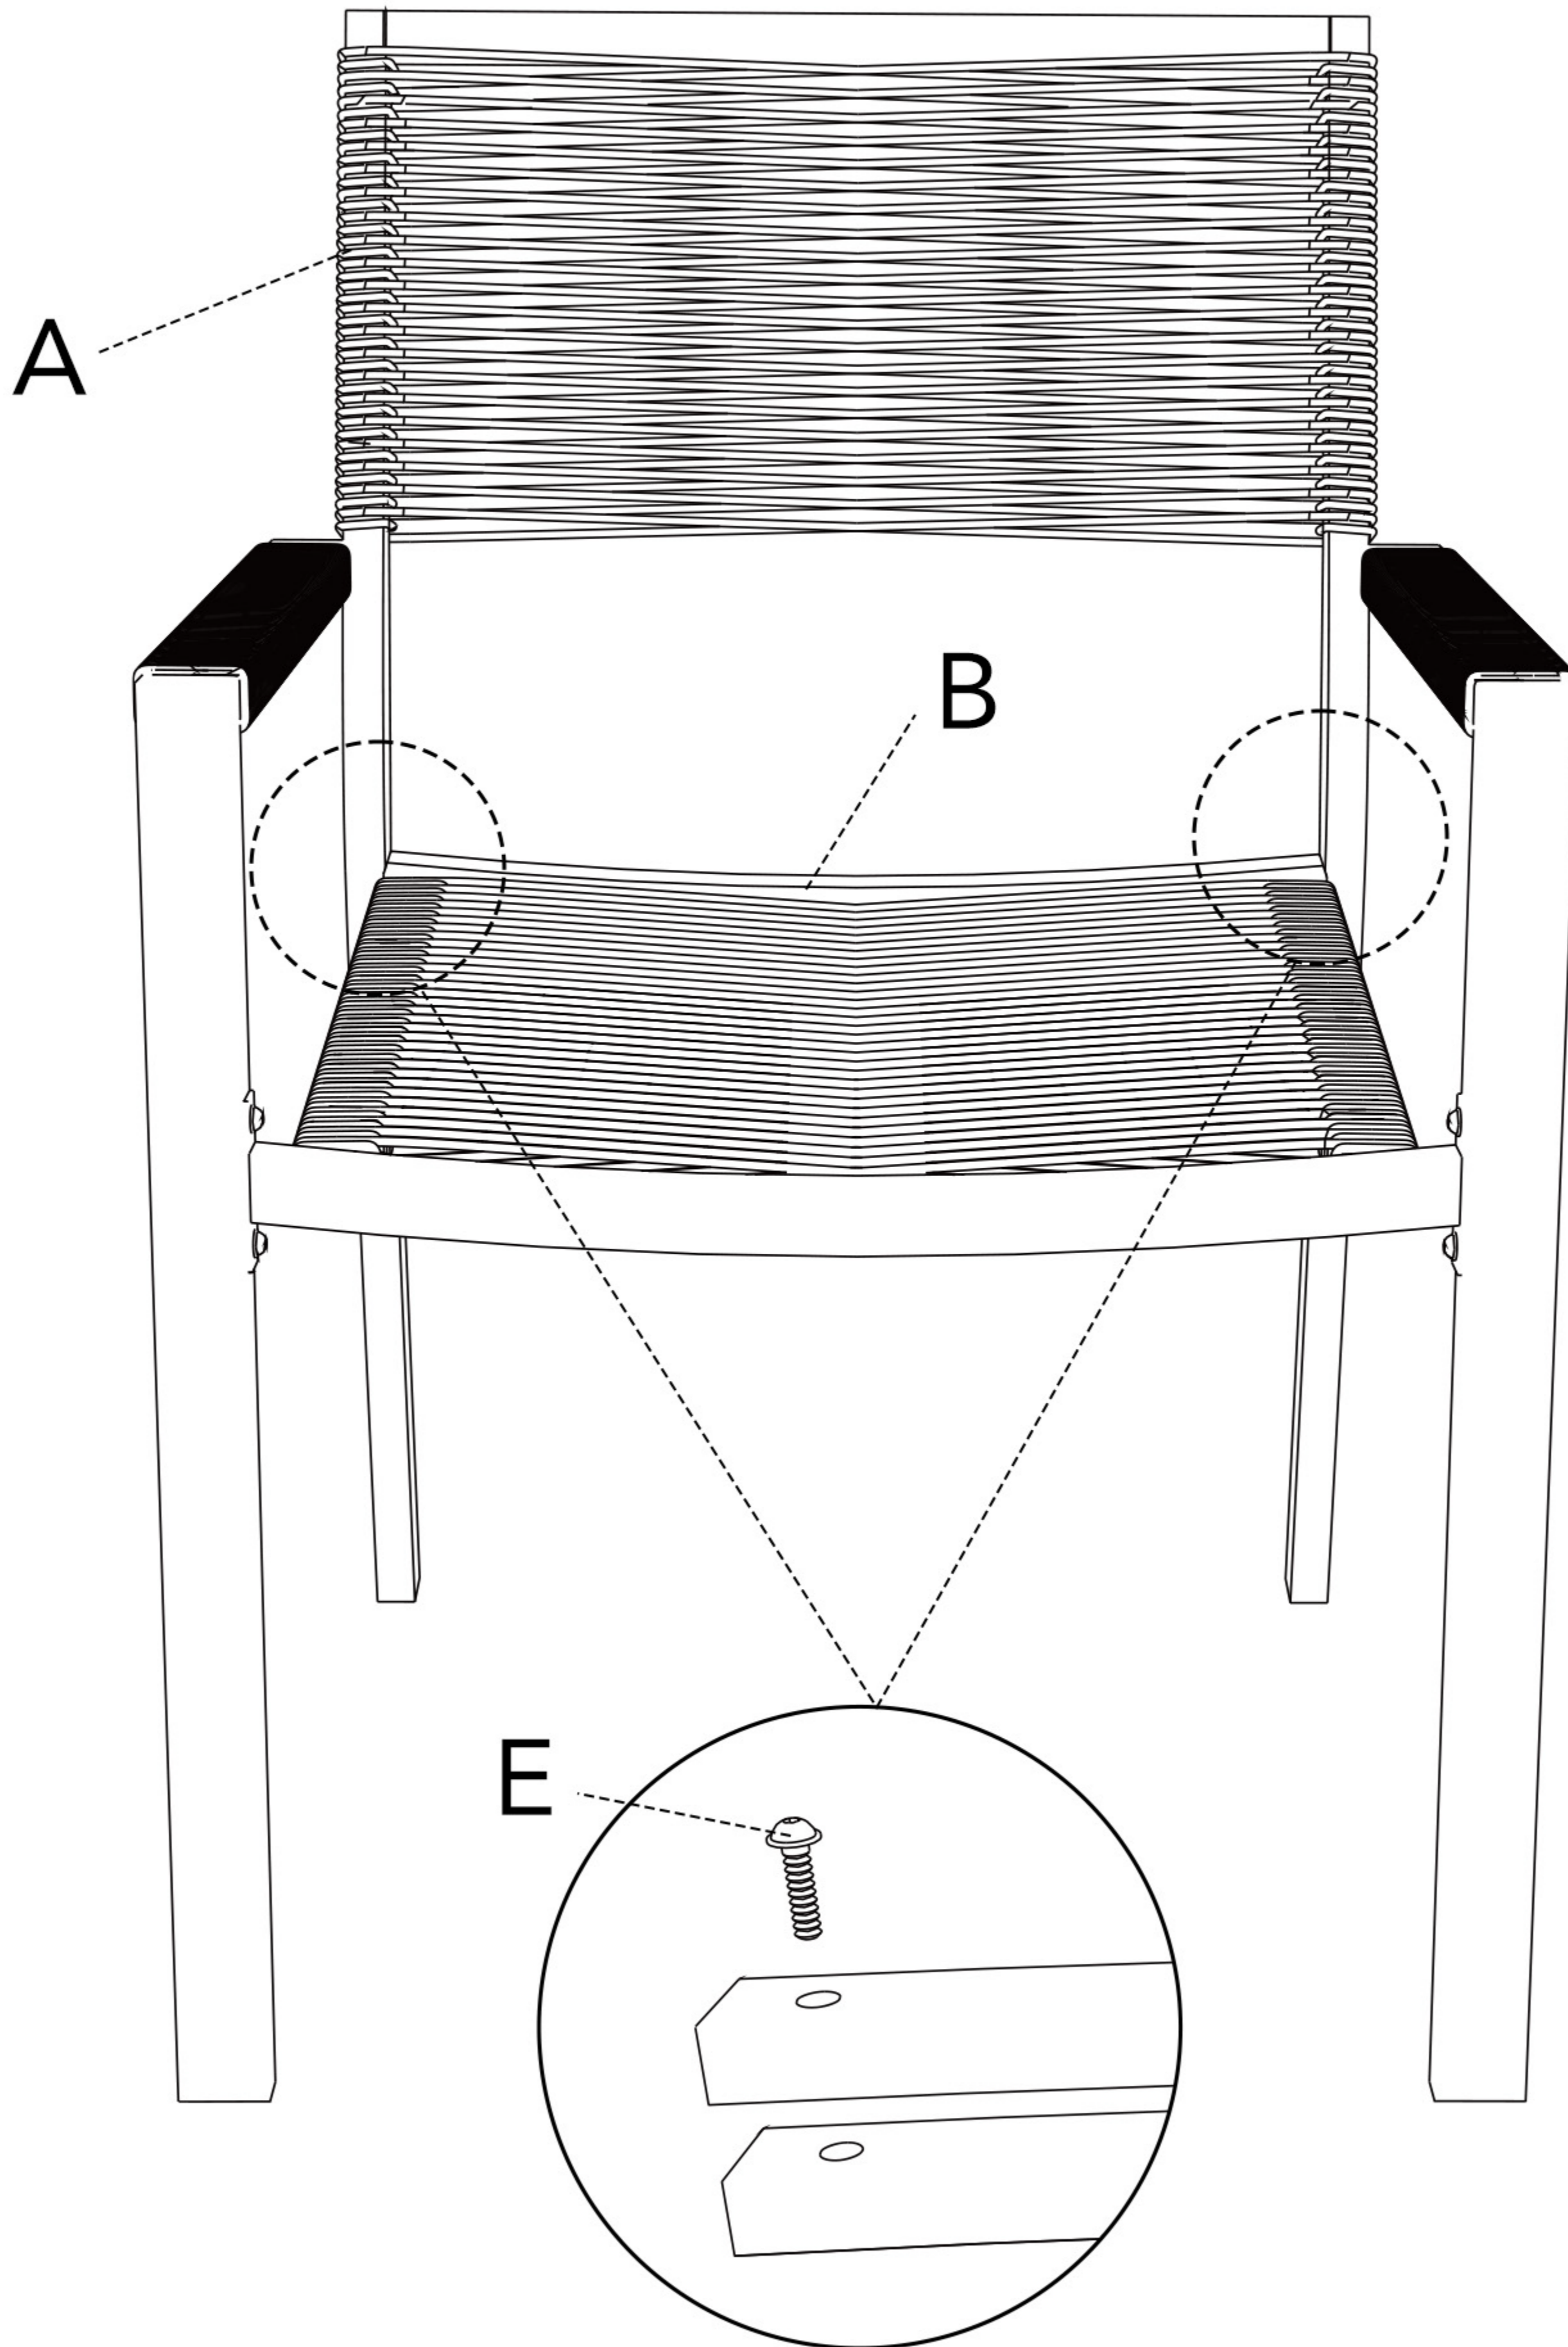

STEP 3

Attach Seat Plate[B] to the Seat Back[A] , with 2pcs M6X25mm bolts[E] and Washers.

Note: After securing all the screws, attach the Screw Caps.

E x2