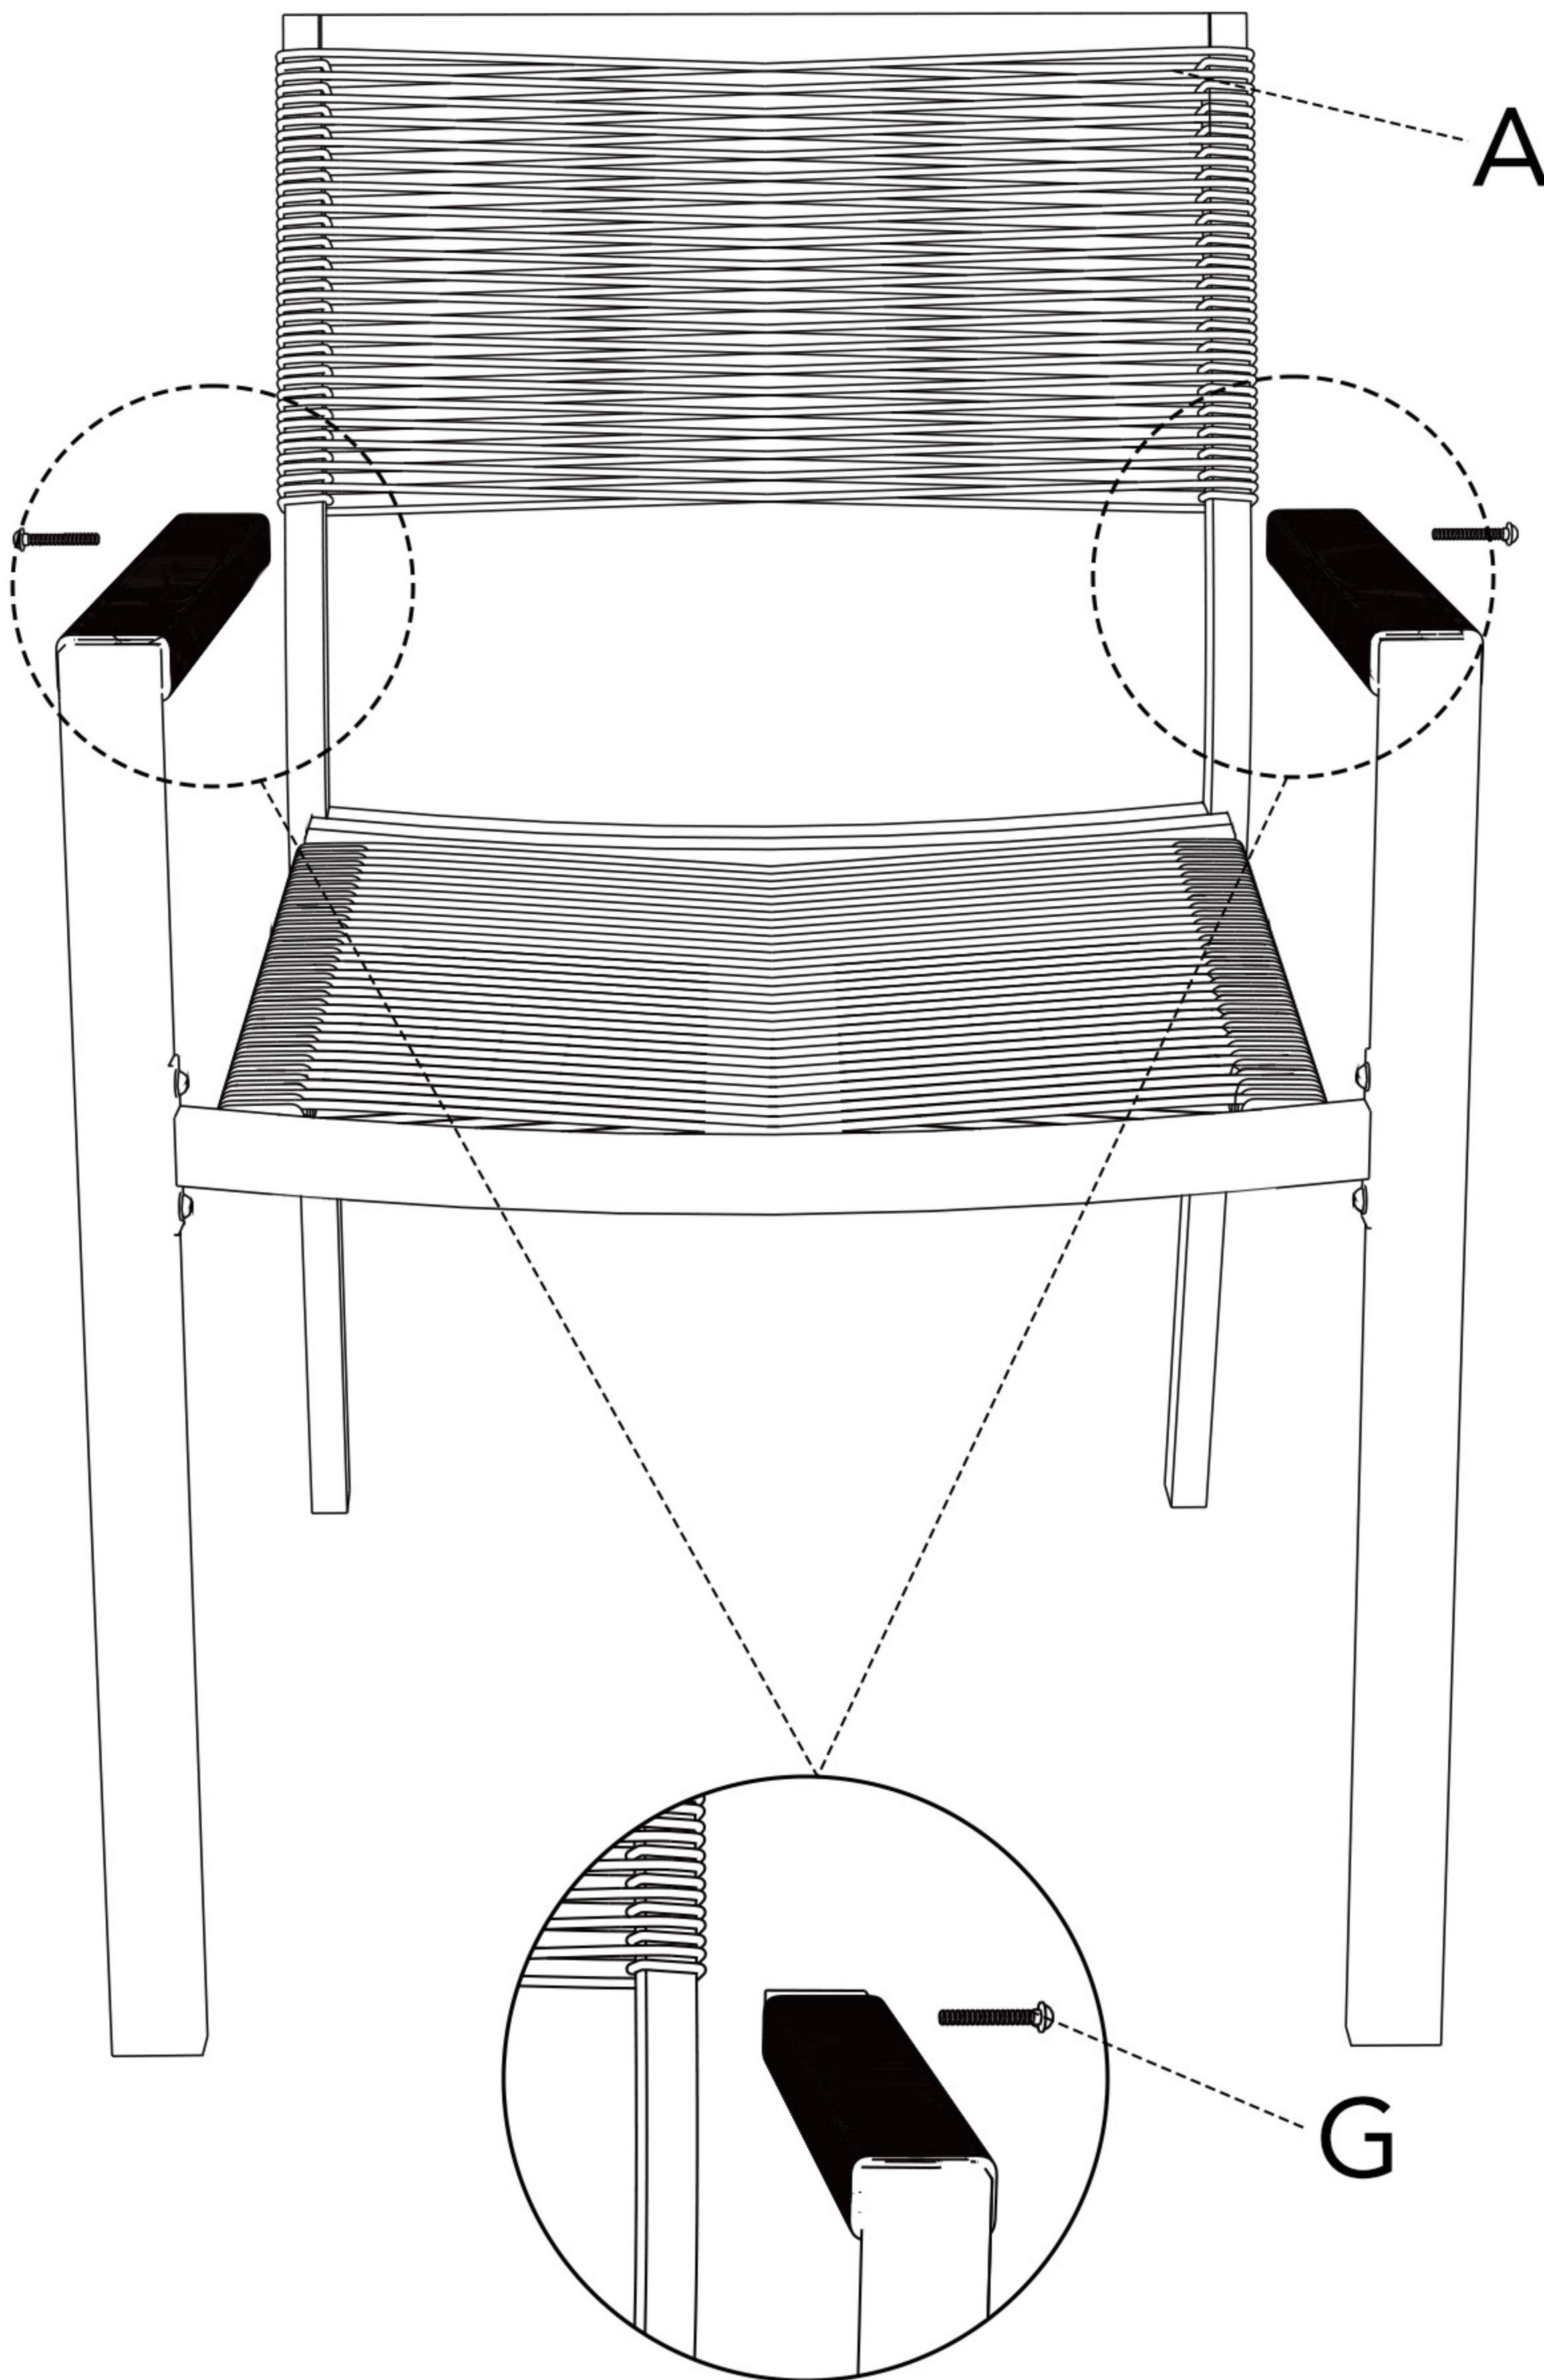

STEP 2

Attach Armrest[C&D] to the Seat Back[A] , with 2pcs M6X55mm bolts[G] and Washers.

A x1 **G** x2