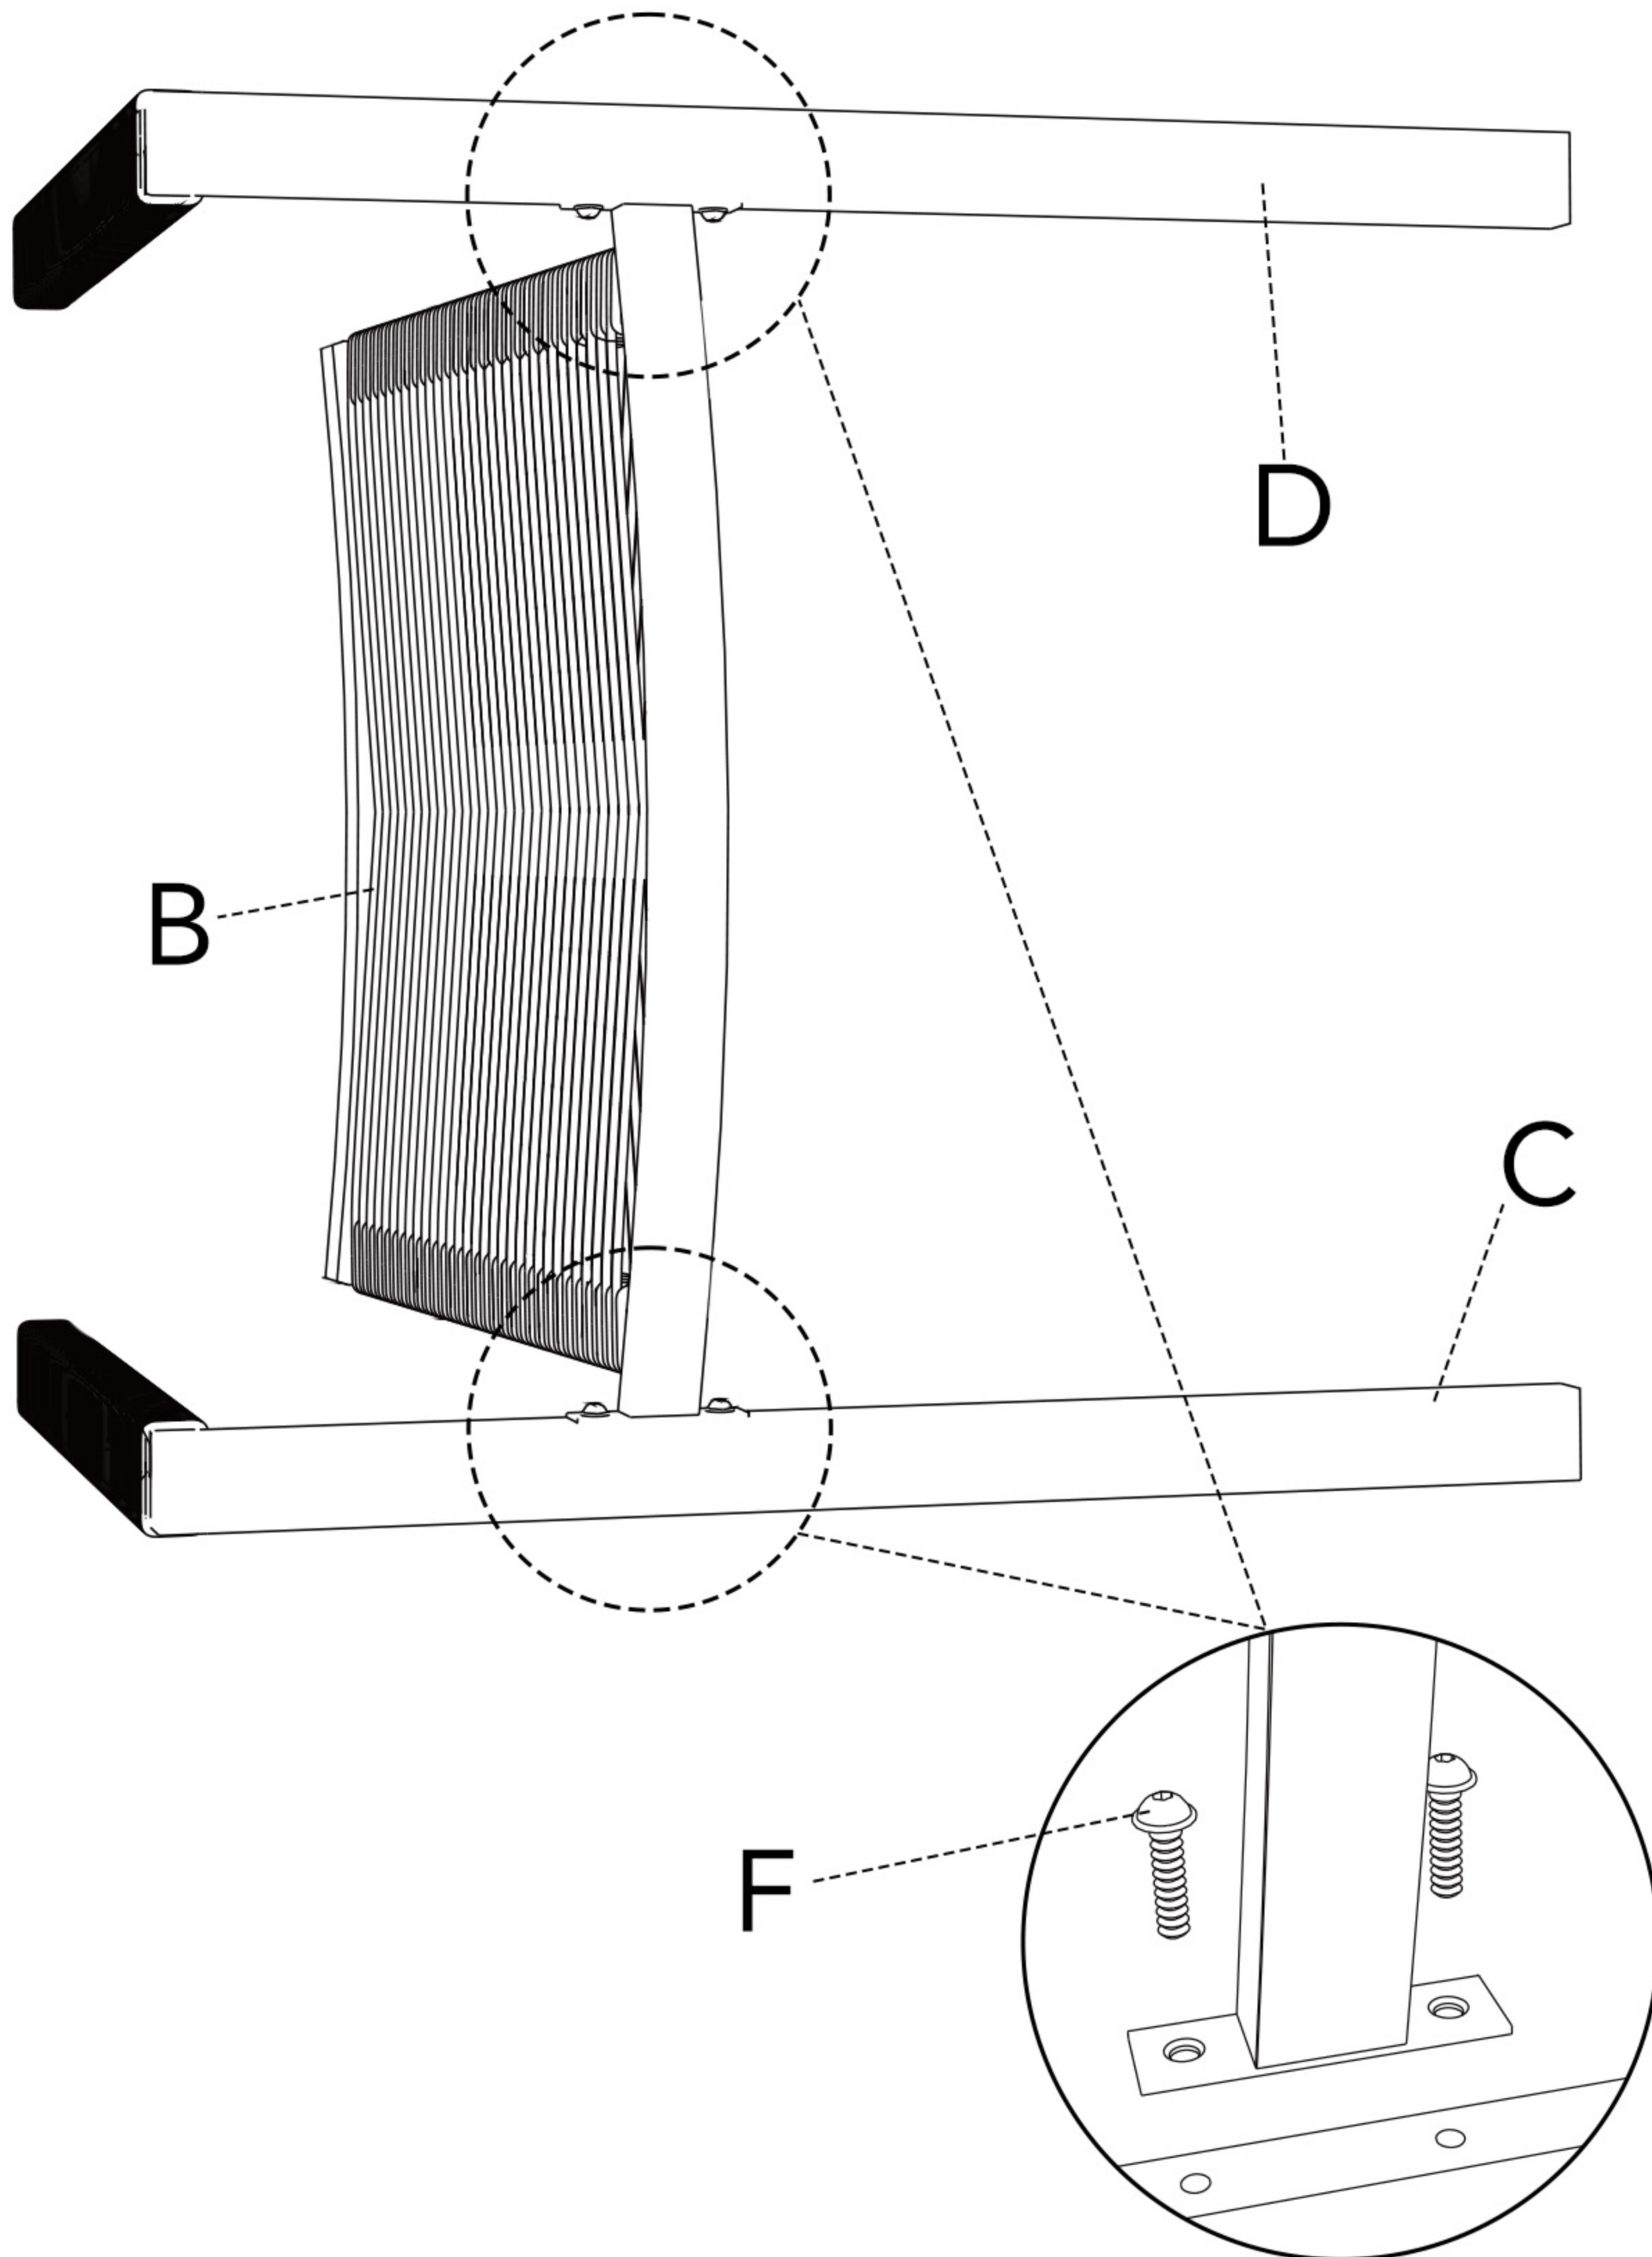

## STEP 1

Attach the Armrest[C&D]to the Seat Plate[B], with 4pcs M6X18mm bolts[F] and Washers.

**Note:** When installing the seat, ensure the flat side is facing up and the curved side is facing down.

**B** x1 **C** x1 **D** x1 **F** x4