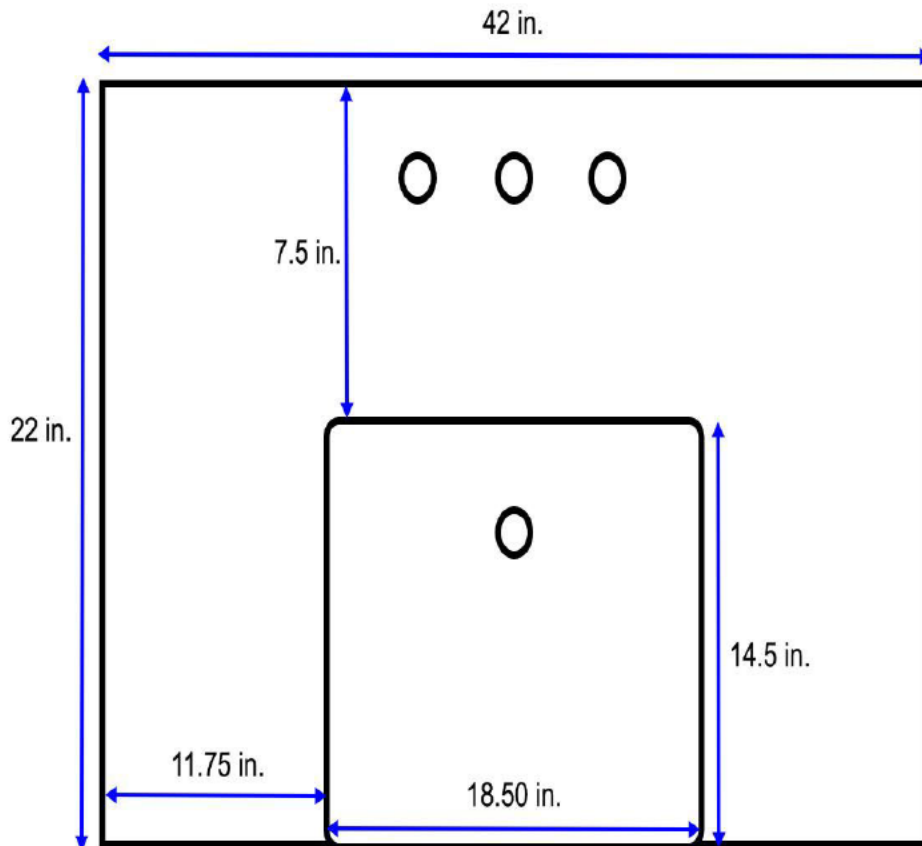

# 42-inch Bath Vanity (Top View)

All measurements are approximate and rounded to the nearest quarter inch.  
Please allow for a slight margin of error.