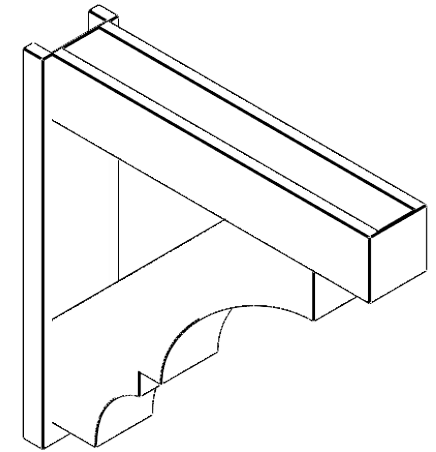

**ITEM NUMBER: OUTUROC060X080X36000X36000X060X020X060BOA44RCPR**

6"W TOP X 8"W BACK X 36"D X 36"H X 6"T TOP X 2"T BACK TIMBERTHANE ROUGH CEDAR BALBOA FAUX WOOD OPEN OUTLOOKER, BLOCK TOP AND BACK, 6"W CLOSED BRACE, PRIMED TAN

EKENA MILLWORK  
2300 WEST MAIN ST.  
CLARKSVILLE, TX 75426  
TOLL FREE: 866-607-0453  
WWW.EKENAMILLWORK.COM

**NOTES**

1. INSTALLATION TO BE COMPLETED IN ACCORDANCE WITH MANUFACTURER'S SPECIFICATIONS.
2. DRAWING MAY NOT BE TO SCALE
3. THIS DRAWING IS INTENDED FOR DESIGN AND PLANNING PURPOSES ONLY.
4. ALL INFORMATION CONTAINED HEREIN WAS CURRENT AT THE TIME OF DEVELOPMENT BUT MUST BE REVIEWED AND APPROVED BY THE PRODUCT MANUFACTURER TO BE CONSIDERED ACCURATE.
5. TIMBERTHANE ARCHITECTURAL PRODUCTS ARE MADE FROM HIGH DENSITY URETHANE AND COME FACTORY PRIMED