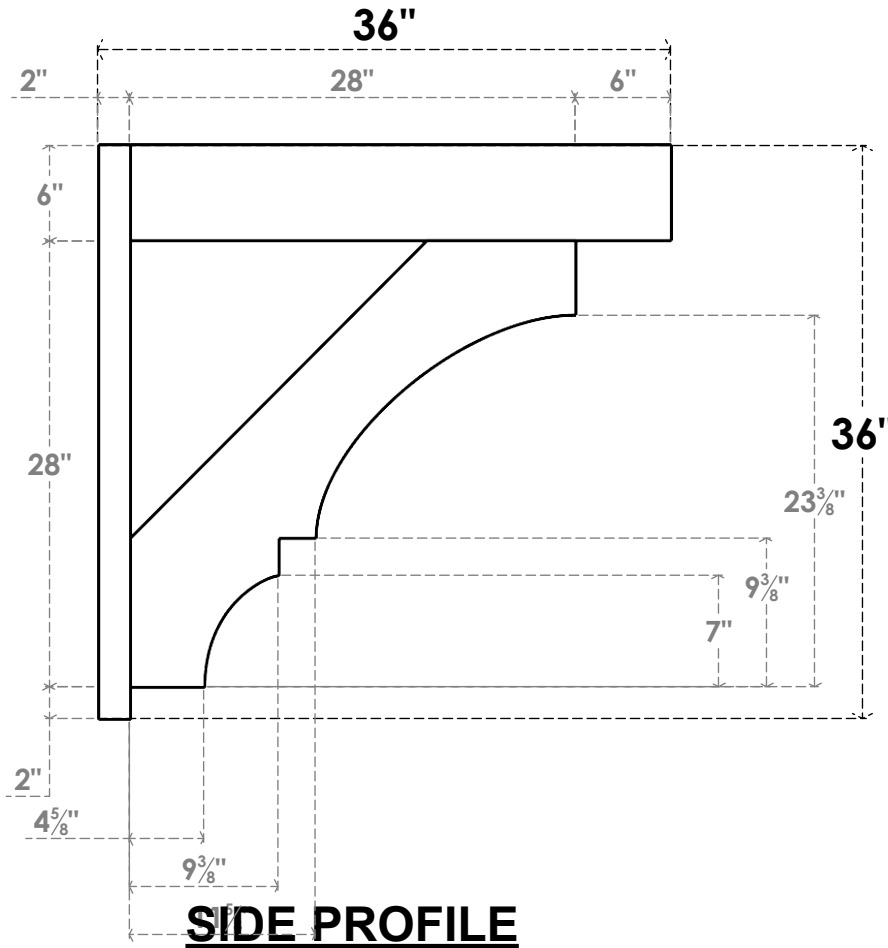

**ITEM NUMBER: OUTUROC060X080X36000X36000X060X020X060BOA44RCPR**

6"W TOP X 8"W BACK X 36"D X 36"H X 6"T TOP X 2"T BACK TIMBERTHANE ROUGH CEDAR BALBOA FAUX WOOD OPEN OUTLOOKER, BLOCK TOP AND BACK, 6"W CLOSED BRACE, PRIMED TAN

EKENA MILLWORK  
2300 WEST MAIN ST.  
CLARKSVILLE, TX 75426  
TOLL FREE: 866-607-0453  
WWW.EKENAMILLWORK.COM

**NOTES**

1. INSTALLATION TO BE COMPLETED IN ACCORDANCE WITH MANUFACTURER'S SPECIFICATIONS.
2. DRAWING MAY NOT BE TO SCALE
3. THIS DRAWING IS INTENDED FOR DESIGN AND PLANNING PURPOSES ONLY.
4. ALL INFORMATION CONTAINED HEREIN WAS CURRENT AT THE TIME OF DEVELOPMENT BUT MUST BE REVIEWED AND APPROVED BY THE PRODUCT MANUFACTURER TO BE CONSIDERED ACCURATE.
5. TIMBERTHANE ARCHITECTURAL PRODUCTS ARE MADE FROM HIGH DENSITY URETHANE AND COME FACTORY PRIMED