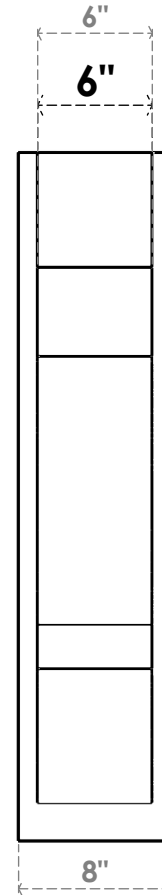

**ITEM NUMBER: OUTUROC060X080X36000X36000X060X020X060BOA44RCPR**

6"W TOP X 8"W BACK X 36"D X 36"H X 6"T TOP X 2"T BACK TIMBERTHANE ROUGH CEDAR BALBOA FAUX WOOD OPEN OUTLOOKER, BLOCK TOP AND BACK, 6"W CLOSED BRACE, PRIMED TAN

EKENA MILLWORK  
2300 WEST MAIN ST.  
CLARKSVILLE, TX 75426  
TOLL FREE: 866-607-0453  
WWW.EKENAMILLWORK.COM

**NOTES**

1. INSTALLATION TO BE COMPLETED IN ACCORDANCE WITH MANUFACTURER'S SPECIFICATIONS.
2. DRAWING MAY NOT BE TO SCALE
3. THIS DRAWING IS INTENDED FOR DESIGN AND PLANNING PURPOSES ONLY.
4. ALL INFORMATION CONTAINED HEREIN WAS CURRENT AT THE TIME OF DEVELOPMENT BUT MUST BE REVIEWED AND APPROVED BY THE PRODUCT MANUFACTURER TO BE CONSIDERED ACCURATE.
5. TIMBERTHANE ARCHITECTURAL PRODUCTS ARE MADE FROM HIGH DENSITY URETHANE AND COME FACTORY PRIMED