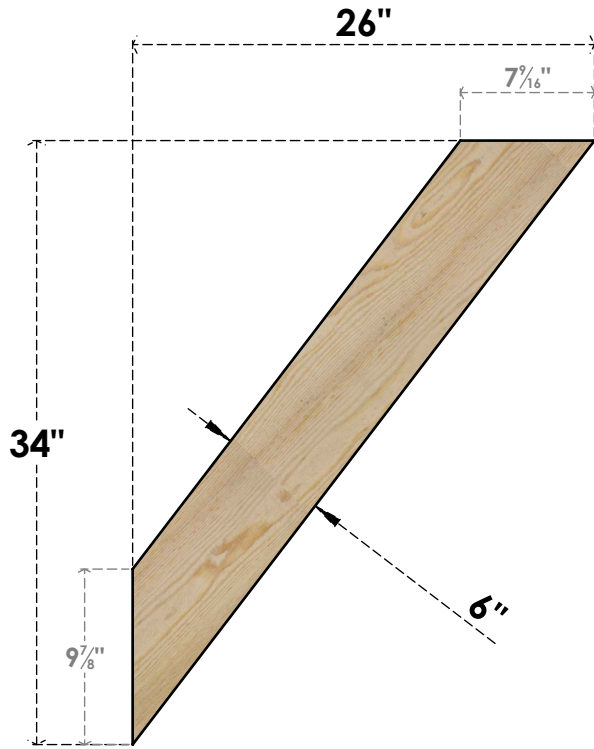

BRC06X26X34TRA00RDF

6"W X 26"D X 34"H TRADITIONAL ROUGH SAWN BRACE, DOUGLAS FIR

SIDE

FRONT

EKENA MILLWORK
 2300 WEST MAIN ST.
 CLARKSVILLE, TX 75426
 TOLL FREE: 866-607-0453
 WWW.EKENAMILLWORK.COM

NOTES

1. INSTALLATION TO BE COMPLETED IN ACCORDANCE WITH MANUFACTURER'S SPECIFICATIONS.
2. DRAWING MAY NOT BE TO SCALE
3. THIS DRAWING IS INTENDED FOR DESIGN AND PLANNING PURPOSES ONLY.
4. ALL INFORMATION CONTAINED HEREIN WAS CURRENT AT THE TIME OF DEVELOPMENT BUT MUST BE REVIEWED AND APPROVED BY THE PRODUCT MANUFACTURER TO BE CONSIDERED ACCURATE.
5. PRODUCTS ARE NOT KILN DRIED. THIS ITEM IS UNIQUE AND WILL CONTAIN THE NATURAL VARIATIONS THAT THE WOOD SPECIES OFFERS. THIS MAY RESULT IN VARIATIONS UP TO 1/4"