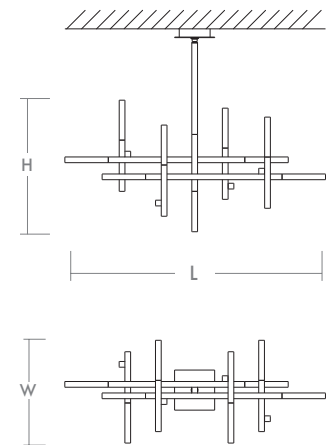

Chandelier

FIXTURE TYPE _____

LOCATION _____

PROJECT _____

DATE _____

Satin Nickel

Aged Brass

LIGHT SOURCE	LED Arrays, 3000K, CRI 90
LUMINAIRE POWER	33.6W at 120V
RATED LIFE	50000 hr RL
OPTIONAL COLOR TEMPERATURES	3000K Only
LUMEN OUTPUT	Delivered: 1332 lm (LM-79)
INPUT VOLTAGE	120V AC, 60Hz
DRIVER OUTPUT	720mA, 30.24W max power
DIMMING	TRIAC Dimming
CONSTRUCTION	Cold Rolled Steel Housing and Canopy
DIFFUSER	- Clear Bubble Acrylic
FINISHES	Satin Nickel , Aged Brass
MOUNTING	4" Octagonal J-Box
STANDARDS	ETL Damp listed, Conforms to UL STD 1598, Certified CAN/CSA STD C22.2 No 250.0.

DIMENSIONS

- Canopy:** 6.50" W x 6.50" L
- W. Fixture:** 18.00"
- L. Fixture:** 42.00"
- H. Fixture:** 23.00"
- Supplied with 2-8", 2-12", and 3-16" stems to customize hanging height**

Note: Canopy swivel allows up to a 20° slope