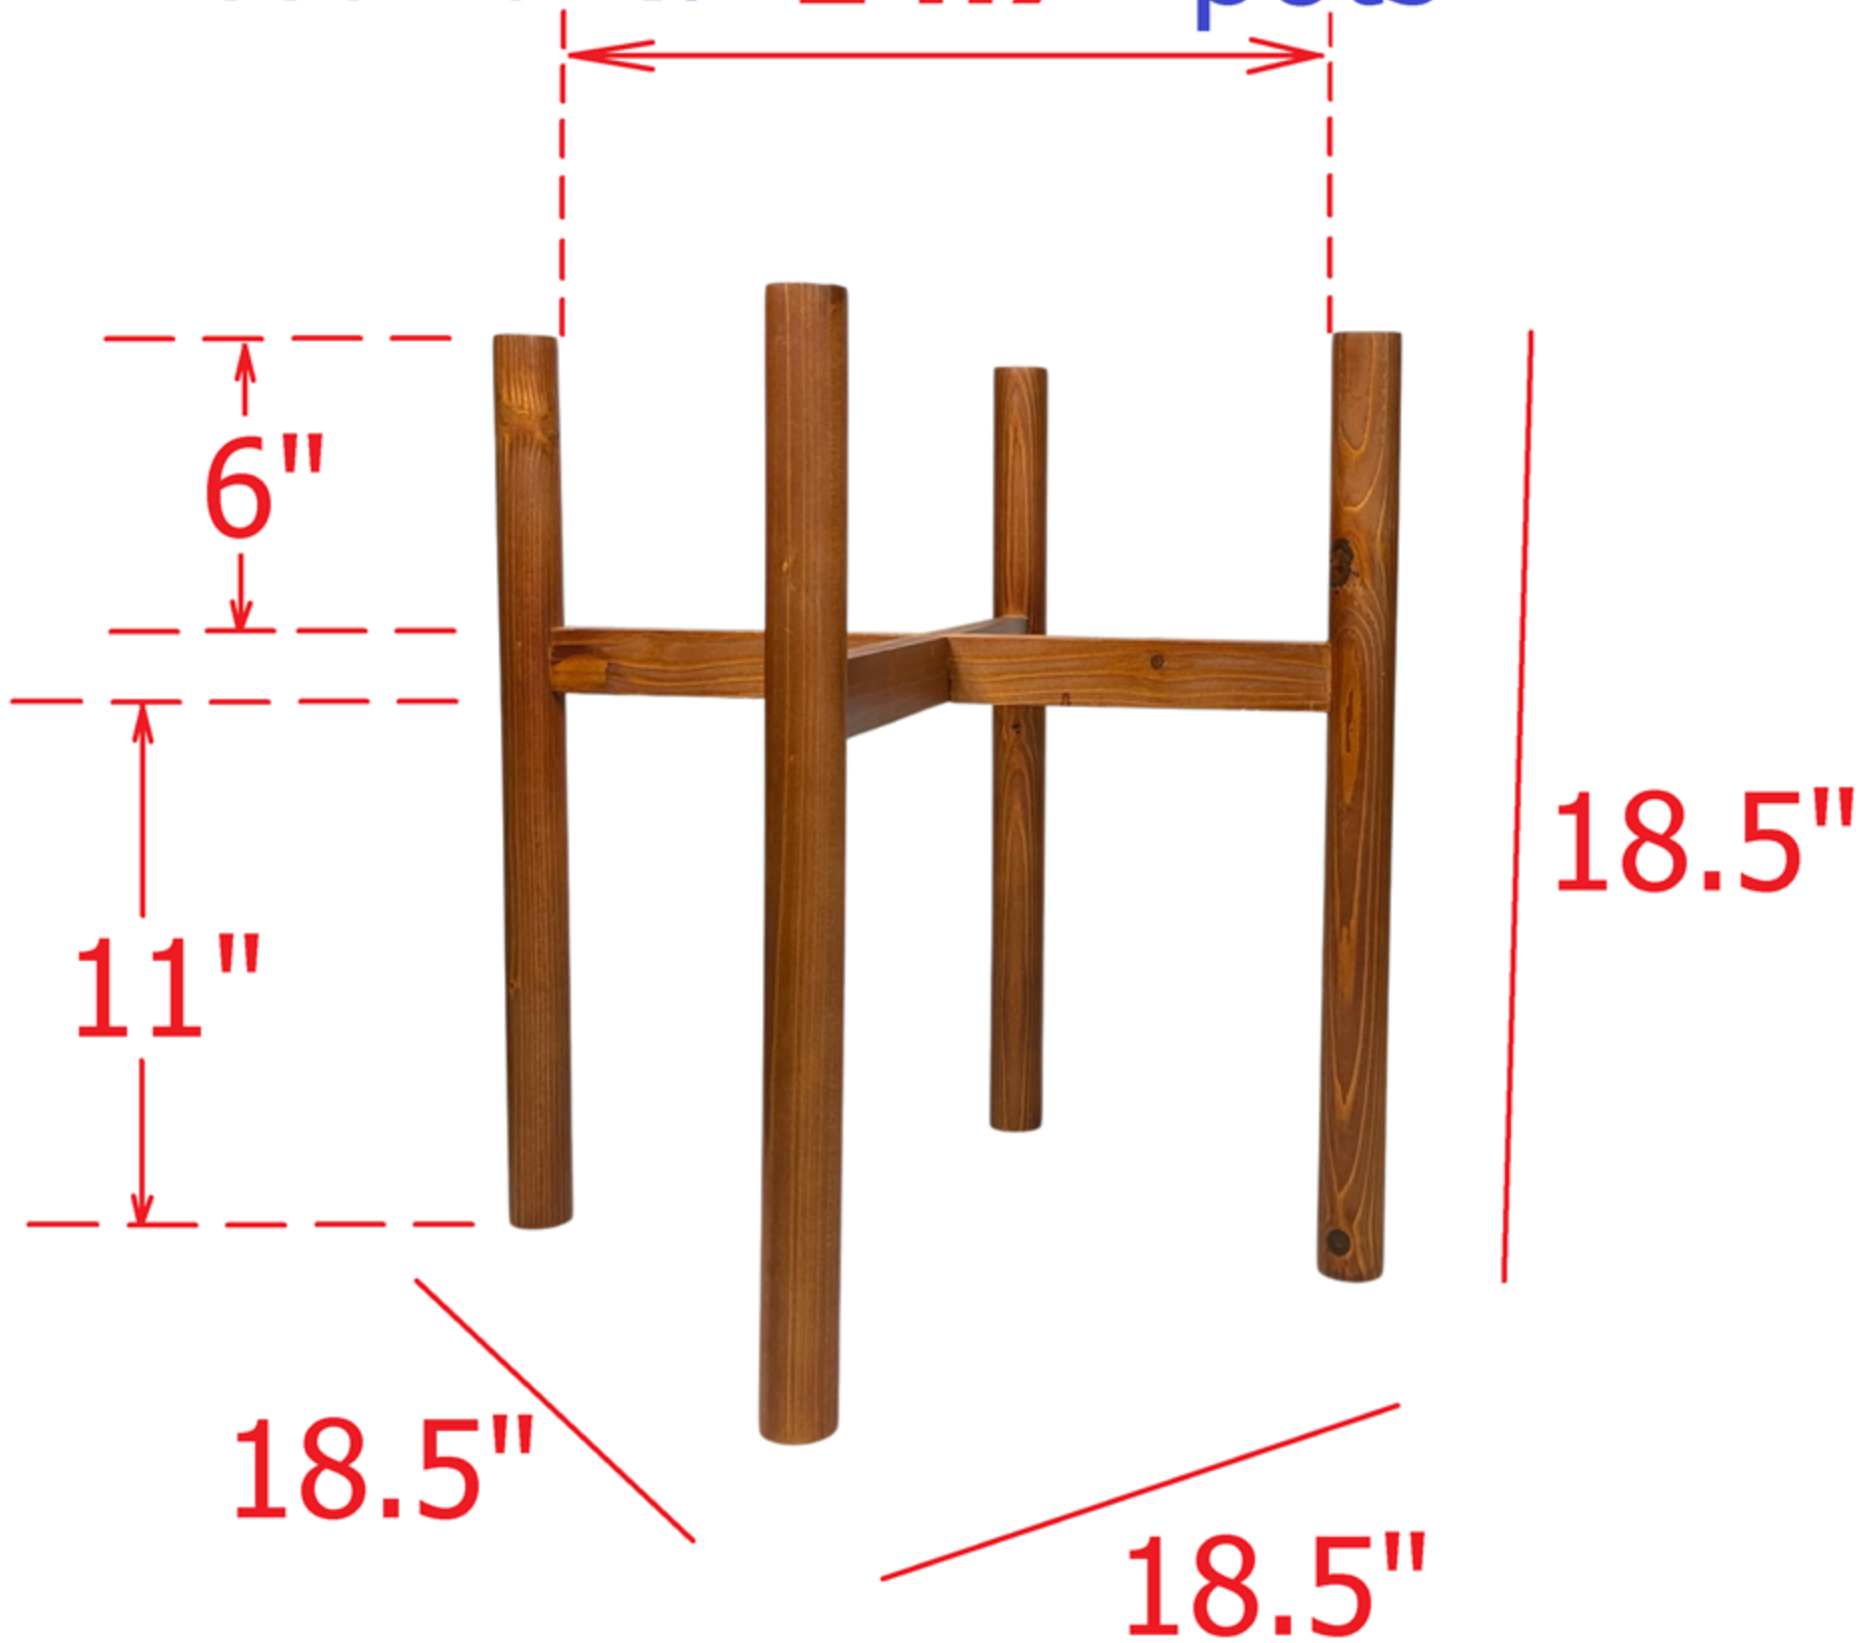

Best fit for **14.7"** pots

Best fit for **14.7"** pots