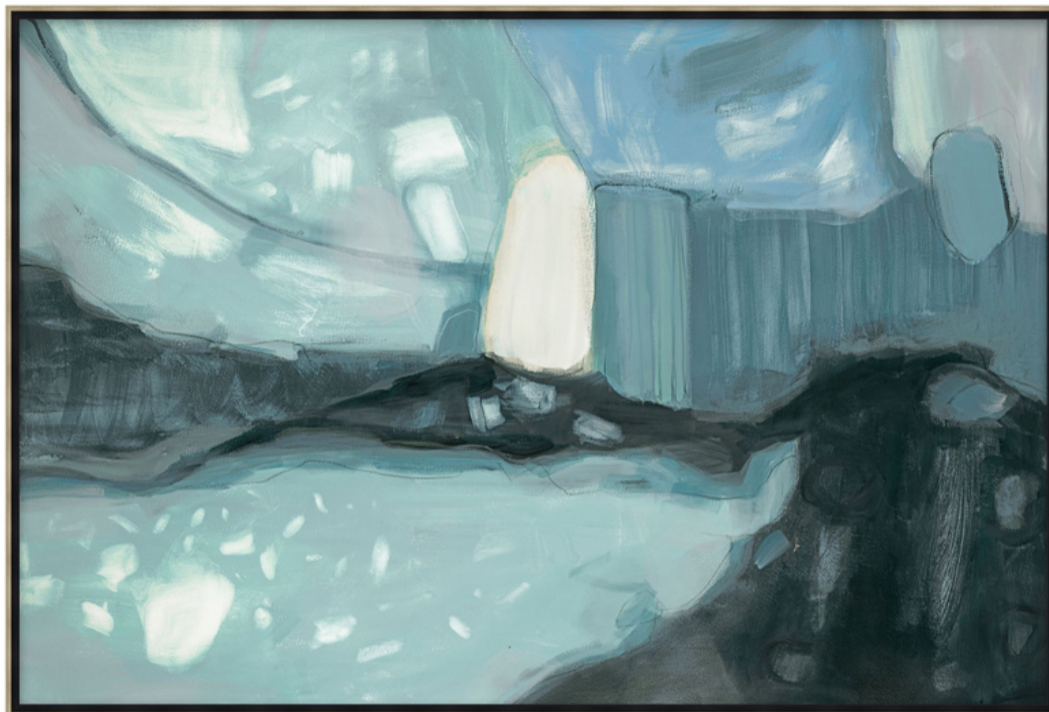

THEODORE ALEXANDER

Twinkling Sky 1

D2801S56015-4738

Twinkling Sky 1 is representative of abstract landscape art that fuses traditional landscape motifs with elements of abstract technique. This work on canvas radiates energy and movement, utilizing strongly defined structural shapes that combine with fluid swathes of color. Contour and implied lines co-exist with irregular forms in a charming color palette of teal, charcoal, denim, and vanilla. Part of the carefully curated ART by TA collection.

- ▶ Canvas, Hand Embellished Semi Gloss, F1328 - Warm Silver Floater Frame - Width: 0.375

W 43 x D 2 x H 29 inches

Material(s):

Collection: Art by TA

Style: Modern / Formal Modern

Type: Décor / Wall Art