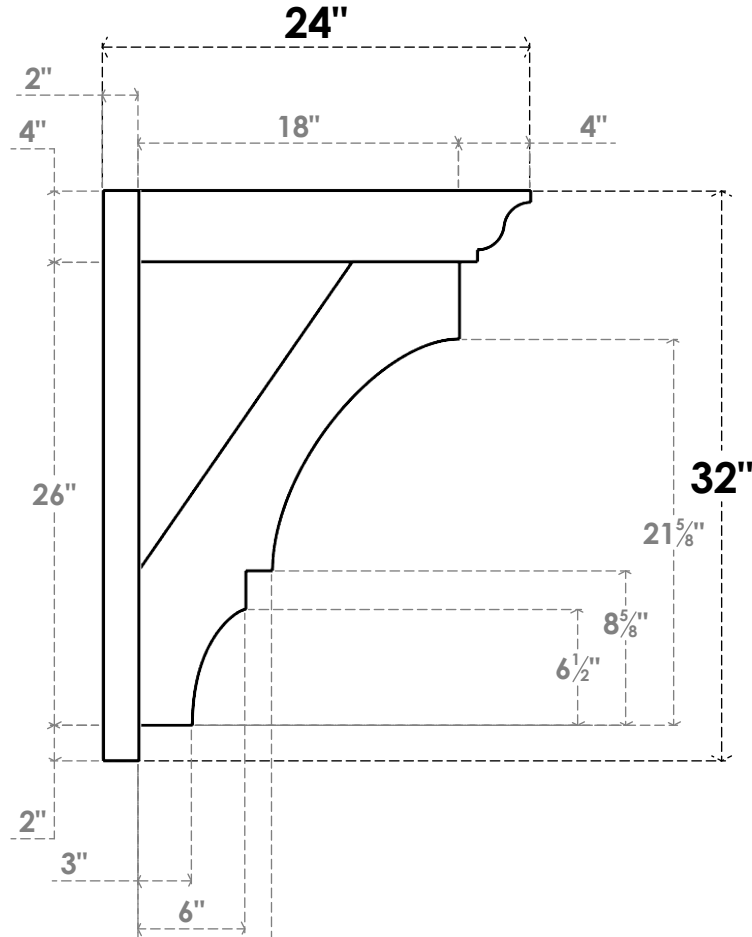

**ITEM NUMBER: OUTUROC040X060X24000X32000X040X020X040BOA04RCPR**

4"W TOP X 6"W BACK X 24"D X 32"H X 4"T TOP X 2"T BACK TIMBERTHANE ROUGH CEDAR BALBOA FAUX WOOD OPEN OUTLOOKER, TRADITIONAL TOP AND BLOCK BACK, 4"W CLOSED BRACE, PRIMED TAN

**SIDE PROFILE**

**FRONT PROFILE**

**ISOMETRIC**

EKENA MILLWORK  
2300 WEST MAIN ST.  
CLARKSVILLE, TX 75426  
TOLL FREE: 866-607-0453  
WWW.EKENAMILLWORK.COM

**NOTES**

1. INSTALLATION TO BE COMPLETED IN ACCORDANCE WITH MANUFACTURER'S SPECIFICATIONS.
2. DRAWING MAY NOT BE TO SCALE
3. THIS DRAWING IS INTENDED FOR DESIGN AND PLANNING PURPOSES ONLY.
4. ALL INFORMATION CONTAINED HEREIN WAS CURRENT AT THE TIME OF DEVELOPMENT BUT MUST BE REVIEWED AND APPROVED BY THE PRODUCT MANUFACTURER TO BE CONSIDERED ACCURATE.
5. TIMBERTHANE ARCHITECTURAL PRODUCTS ARE MADE FROM HIGH DENSITY URETHANE AND COME FACTORY PRIMED