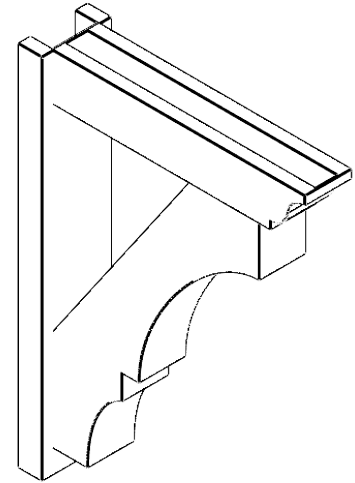

**ITEM NUMBER: OUTUROC040X060X24000X32000X040X020X040BOA04RCPR**

4"W TOP X 6"W BACK X 24"D X 32"H X 4"T TOP X 2"T BACK TIMBERTHANE ROUGH CEDAR BALBOA FAUX WOOD OPEN OUTLOOKER, TRADITIONAL TOP AND BLOCK BACK, 4"W CLOSED BRACE, PRIMED TAN

**SIDE PROFILE**

**FRONT PROFILE**

**ISOMETRIC**

EKENA MILLWORK  
2300 WEST MAIN ST.  
CLARKSVILLE, TX 75426  
TOLL FREE: 866-607-0453  
WWW.EKENAMILLWORK.COM

**NOTES**

1. INSTALLATION TO BE COMPLETED IN ACCORDANCE WITH MANUFACTURER'S SPECIFICATIONS.
2. DRAWING MAY NOT BE TO SCALE
3. THIS DRAWING IS INTENDED FOR DESIGN AND PLANNING PURPOSES ONLY.
4. ALL INFORMATION CONTAINED HEREIN WAS CURRENT AT THE TIME OF DEVELOPMENT BUT MUST BE REVIEWED AND APPROVED BY THE PRODUCT MANUFACTURER TO BE CONSIDERED ACCURATE.
5. TIMBERTHANE ARCHITECTURAL PRODUCTS ARE MADE FROM HIGH DENSITY URETHANE AND COME FACTORY PRIMED