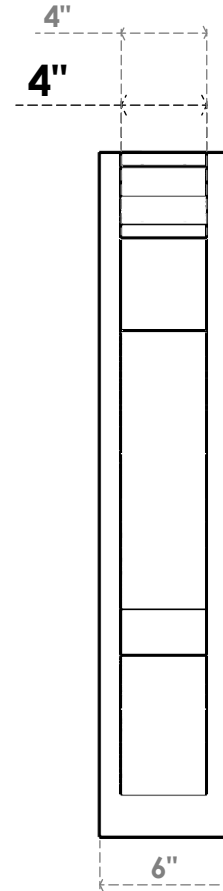

**ITEM NUMBER: OUTUROC040X060X24000X32000X040X020X040BOA04RCPR**

4"W TOP X 6"W BACK X 24"D X 32"H X 4"T TOP X 2"T BACK TIMBERTHANE ROUGH CEDAR BALBOA FAUX WOOD OPEN OUTLOOKER, TRADITIONAL TOP AND BLOCK BACK, 4"W CLOSED BRACE, PRIMED TAN

**SIDE PROFILE**

**FRONT PROFILE**

**ISOMETRIC**

EKENA MILLWORK  
2300 WEST MAIN ST.  
CLARKSVILLE, TX 75426  
TOLL FREE: 866-607-0453  
WWW.EKENAMILLWORK.COM

**NOTES**

1. INSTALLATION TO BE COMPLETED IN ACCORDANCE WITH MANUFACTURER'S SPECIFICATIONS.
2. DRAWING MAY NOT BE TO SCALE
3. THIS DRAWING IS INTENDED FOR DESIGN AND PLANNING PURPOSES ONLY.
4. ALL INFORMATION CONTAINED HEREIN WAS CURRENT AT THE TIME OF DEVELOPMENT BUT MUST BE REVIEWED AND APPROVED BY THE PRODUCT MANUFACTURER TO BE CONSIDERED ACCURATE.
5. TIMBERTHANE ARCHITECTURAL PRODUCTS ARE MADE FROM HIGH DENSITY URETHANE AND COME FACTORY PRIMED