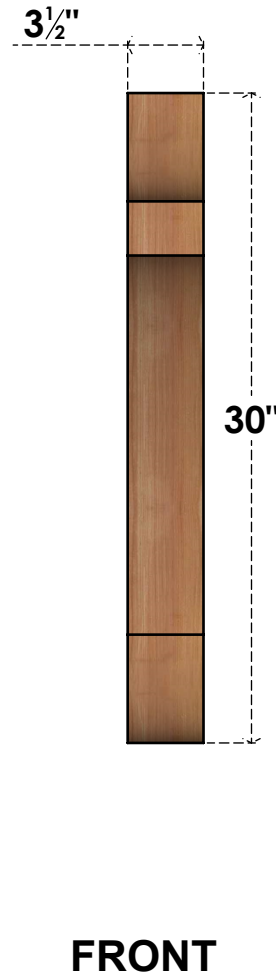

BRC04X22X30OLY00SWR

3 1/2"W X 22"D X 30"H OLYMPIC SMOOTH BRACE, WESTERN RED CEDAR

EKENA MILLWORK
 2300 WEST MAIN ST.
 CLARKSVILLE, TX 75426
 TOLL FREE: 866-607-0453
 WWW.EKENAMILLWORK.COM

NOTES

1. INSTALLATION TO BE COMPLETED IN ACCORDANCE WITH MANUFACTURER'S SPECIFICATIONS.
2. DRAWING MAY NOT BE TO SCALE
3. THIS DRAWING IS INTENDED FOR DESIGN AND PLANNING PURPOSES ONLY.
4. ALL INFORMATION CONTAINED HEREIN WAS CURRENT AT THE TIME OF DEVELOPMENT BUT MUST BE REVIEWED AND APPROVED BY THE PRODUCT MANUFACTURER TO BE CONSIDERED ACCURATE.
5. PRODUCTS ARE NOT KILN DRIED. THIS ITEM IS UNIQUE AND WILL CONTAIN THE NATURAL VARIATIONS THAT THE WOOD SPECIES OFFERS. THIS MAY RESULT IN VARIATIONS UP TO 1/4"