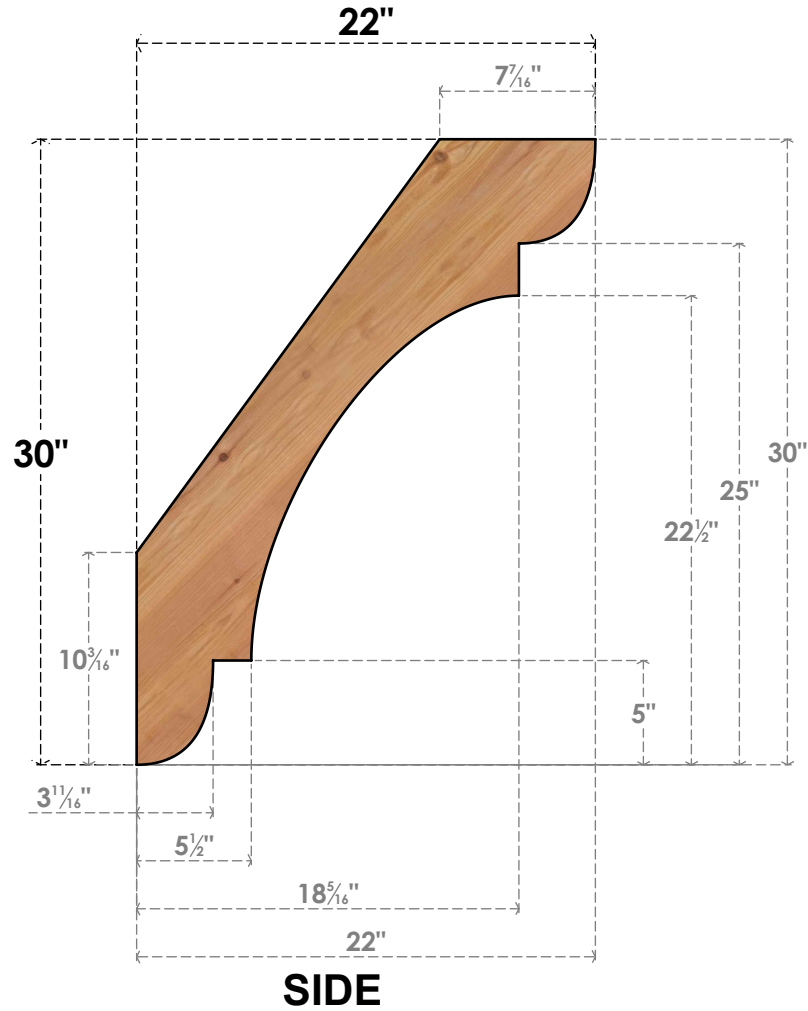

BRC04X22X30OLY00SWR

3 1/2"W X 22"D X 30"H OLYMPIC SMOOTH BRACE, WESTERN RED CEDAR

EKENA MILLWORK
 2300 WEST MAIN ST.
 CLARKSVILLE, TX 75426
 TOLL FREE: 866-607-0453
 WWW.EKENAMILLWORK.COM

NOTES

1. INSTALLATION TO BE COMPLETED IN ACCORDANCE WITH MANUFACTURER'S SPECIFICATIONS.
2. DRAWING MAY NOT BE TO SCALE
3. THIS DRAWING IS INTENDED FOR DESIGN AND PLANNING PURPOSES ONLY.
4. ALL INFORMATION CONTAINED HEREIN WAS CURRENT AT THE TIME OF DEVELOPMENT BUT MUST BE REVIEWED AND APPROVED BY THE PRODUCT MANUFACTURER TO BE CONSIDERED ACCURATE.
5. PRODUCTS ARE NOT KILN DRIED. THIS ITEM IS UNIQUE AND WILL CONTAIN THE NATURAL VARIATIONS THAT THE WOOD SPECIES OFFERS. THIS MAY RESULT IN VARIATIONS UP TO 1/4"