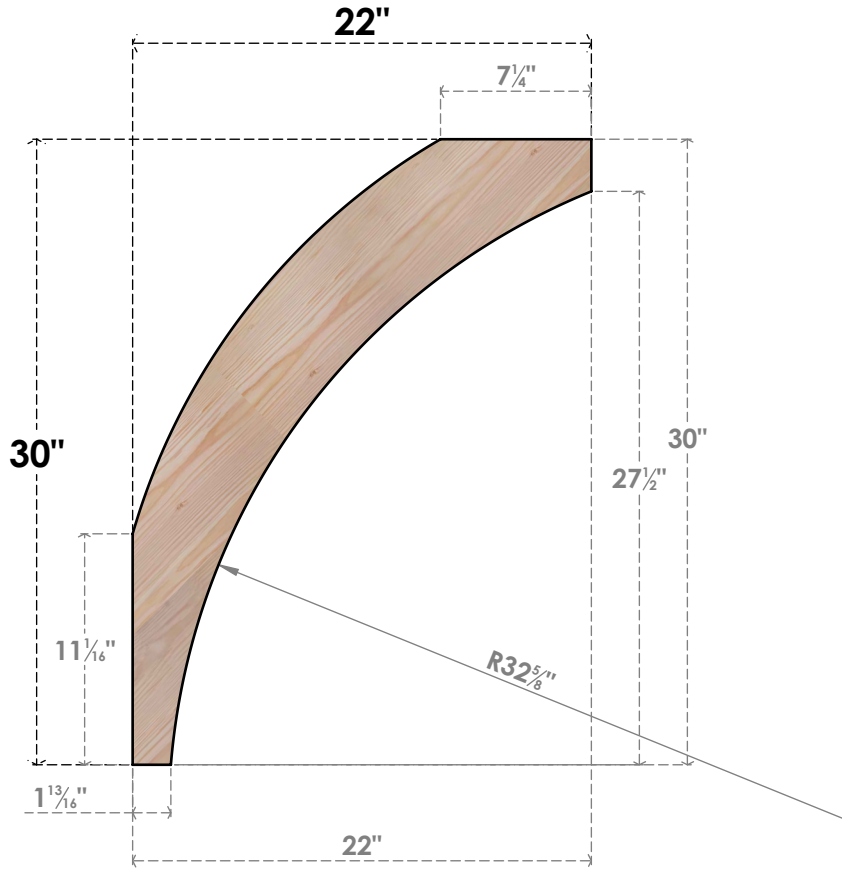

BRC04X22X30THR00SDF

3 1/2"W X 22"D X 30"H THORTON SMOOTH BRACE, DOUGLAS FIR

SIDE

FRONT

EKENA MILLWORK
 2300 WEST MAIN ST.
 CLARKSVILLE, TX 75426
 TOLL FREE: 866-607-0453
 WWW.EKENAMILLWORK.COM

NOTES

1. INSTALLATION TO BE COMPLETED IN ACCORDANCE WITH MANUFACTURER'S SPECIFICATIONS.
2. DRAWING MAY NOT BE TO SCALE
3. THIS DRAWING IS INTENDED FOR DESIGN AND PLANNING PURPOSES ONLY.
4. ALL INFORMATION CONTAINED HEREIN WAS CURRENT AT THE TIME OF DEVELOPMENT BUT MUST BE REVIEWED AND APPROVED BY THE PRODUCT MANUFACTURER TO BE CONSIDERED ACCURATE.
5. PRODUCTS ARE NOT KILN DRIED. THIS ITEM IS UNIQUE AND WILL CONTAIN THE NATURAL VARIATIONS THAT THE WOOD SPECIES OFFERS. THIS MAY RESULT IN VARIATIONS UP TO 1/4"