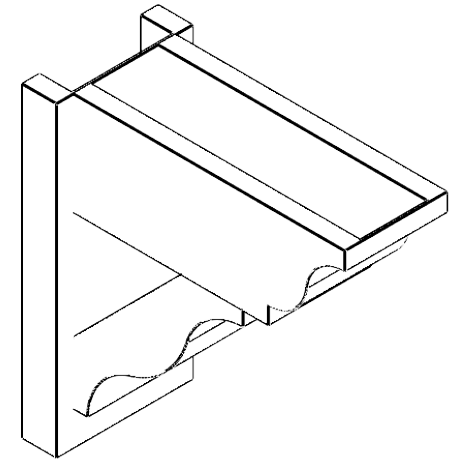

ITEM NUMBER: OUTUROC060X080X18000X18000X060X020X060FST04RCPR

6"W TOP X 8"W BACK X 18"D X 18"H X 6"T TOP X 2"T BACK TIMBERTHANE ROUGH CEDAR FUNSTON FAUX WOOD OPEN OUTLOOKER, TRADITIONAL TOP AND BLOCK BACK, 6"W CLOSED BRACE, PRIMED TAN

SIDE PROFILE

FRONT PROFILE

ISOMETRIC

GENERATED DATE : 07/06/2023

EKENA MILLWORK
2300 WEST MAIN ST.
CLARKSVILLE, TX 75426
TOLL FREE: 866-607-0453
WWW.EKENAMILLWORK.COM

NOTES

1. INSTALLATION TO BE COMPLETED IN ACCORDANCE WITH MANUFACTURER'S SPECIFICATIONS.
2. DRAWING MAY NOT BE TO SCALE
3. THIS DRAWING IS INTENDED FOR DESIGN AND PLANNING PURPOSES ONLY.
4. ALL INFORMATION CONTAINED HEREIN WAS CURRENT AT THE TIME OF DEVELOPMENT BUT MUST BE REVIEWED AND APPROVED BY THE PRODUCT MANUFACTURER TO BE CONSIDERED ACCURATE.
5. TIMBERTHANE ARCHITECTURAL PRODUCTS ARE MADE FROM HIGH DENSITY URETHANE AND COME FACTORY PRIMED