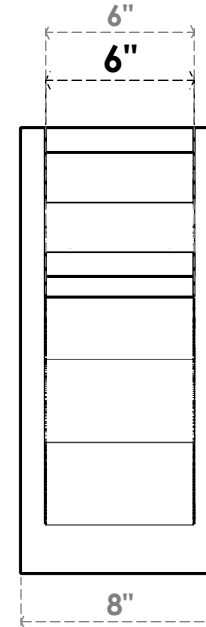

ITEM NUMBER: OUTUROC060X080X18000X18000X060X020X060FST04RCPR

6"W TOP X 8"W BACK X 18"D X 18"H X 6"T TOP X 2"T BACK TIMBERTHANE ROUGH CEDAR FUNSTON FAUX WOOD OPEN OUTLOOKER, TRADITIONAL TOP AND BLOCK BACK, 6"W CLOSED BRACE, PRIMED TAN

SIDE PROFILE

FRONT PROFILE

ISOMETRIC

GENERATED DATE : 07/06/2023

EKENA MILLWORK
2300 WEST MAIN ST.
CLARKSVILLE, TX 75426
TOLL FREE: 866-607-0453
WWW.EKENAMILLWORK.COM

NOTES

1. INSTALLATION TO BE COMPLETED IN ACCORDANCE WITH MANUFACTURER'S SPECIFICATIONS.
2. DRAWING MAY NOT BE TO SCALE
3. THIS DRAWING IS INTENDED FOR DESIGN AND PLANNING PURPOSES ONLY.
4. ALL INFORMATION CONTAINED HEREIN WAS CURRENT AT THE TIME OF DEVELOPMENT BUT MUST BE REVIEWED AND APPROVED BY THE PRODUCT MANUFACTURER TO BE CONSIDERED ACCURATE.
5. TIMBERTHANE ARCHITECTURAL PRODUCTS ARE MADE FROM HIGH DENSITY URETHANE AND COME FACTORY PRIMED