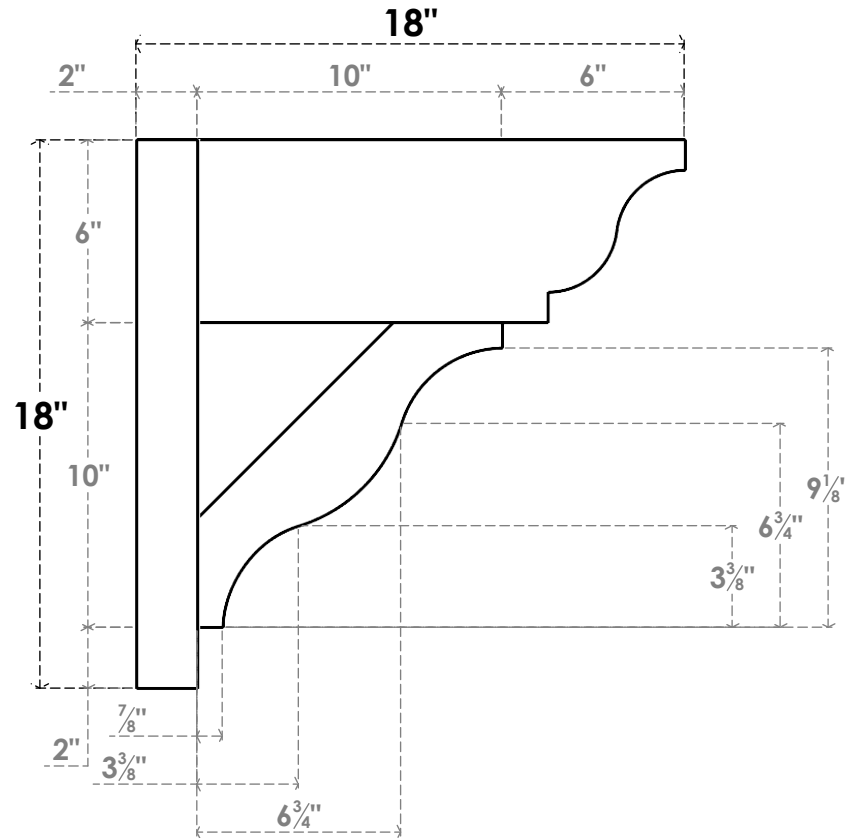

ITEM NUMBER: OUTUROC060X080X18000X18000X060X020X060FST04RCPR

6"W TOP X 8"W BACK X 18"D X 18"H X 6"T TOP X 2"T BACK TIMBERTHANE ROUGH CEDAR FUNSTON FAUX WOOD OPEN OUTLOOKER, TRADITIONAL TOP AND BLOCK BACK, 6"W CLOSED BRACE, PRIMED TAN

SIDE PROFILE

FRONT PROFILE

ISOMETRIC

GENERATED DATE : 07/06/2023

EKENA MILLWORK
2300 WEST MAIN ST.
CLARKSVILLE, TX 75426
TOLL FREE: 866-607-0453
WWW.EKENAMILLWORK.COM

NOTES

1. INSTALLATION TO BE COMPLETED IN ACCORDANCE WITH MANUFACTURER'S SPECIFICATIONS.
2. DRAWING MAY NOT BE TO SCALE
3. THIS DRAWING IS INTENDED FOR DESIGN AND PLANNING PURPOSES ONLY.
4. ALL INFORMATION CONTAINED HEREIN WAS CURRENT AT THE TIME OF DEVELOPMENT BUT MUST BE REVIEWED AND APPROVED BY THE PRODUCT MANUFACTURER TO BE CONSIDERED ACCURATE.
5. TIMBERTHANE ARCHITECTURAL PRODUCTS ARE MADE FROM HIGH DENSITY URETHANE AND COME FACTORY PRIMED