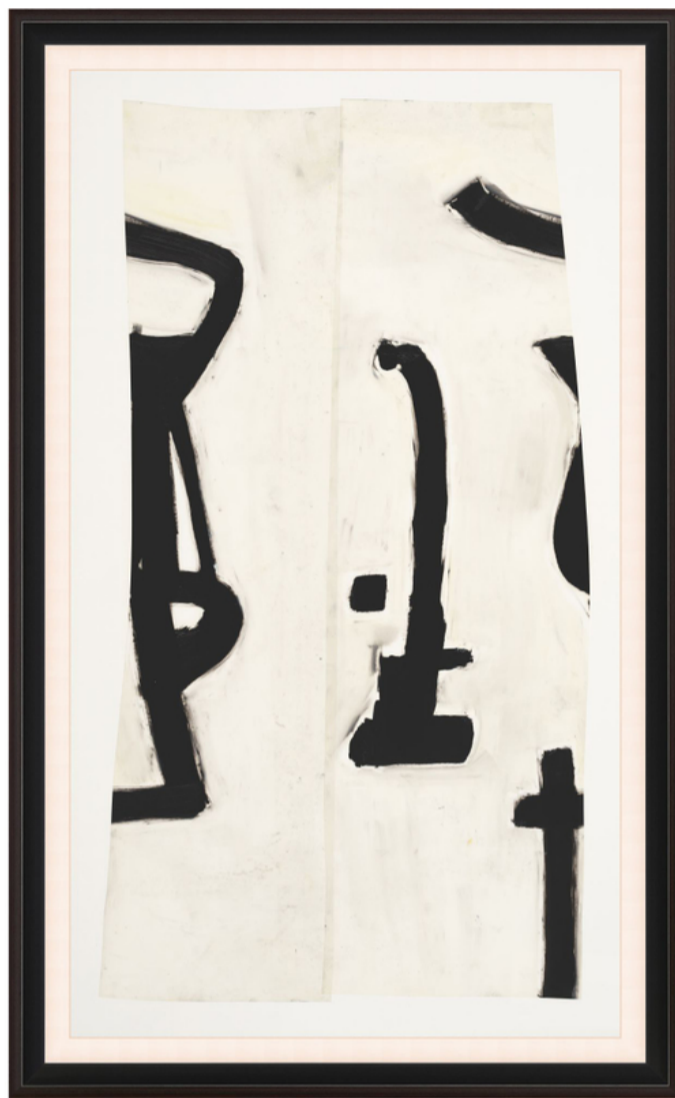

# THEODORE ALEXANDER

## Building Blocks 1

D2470S49390-4022

Building Blocks 1 hints at the impactful work of Robert Motherwell, a pivotal figure in the American abstract expressionist movement as a member of the New York School. This minimalist work emphasizes deliberate and bold black abstract marks on paper that offer a dynamic balance between filled and empty spaces. The simplified black-and-white color scheme and a series of vertical forms could be seen as abstracted characters.

Part of the exclusive ART by TA Collection, an invitation for reflection occurs in the light and dark spaces of this thought-provoking work on textured paper.

► Frame Width: 1.625 in

W 32 x D 0¾ x H 52 inches