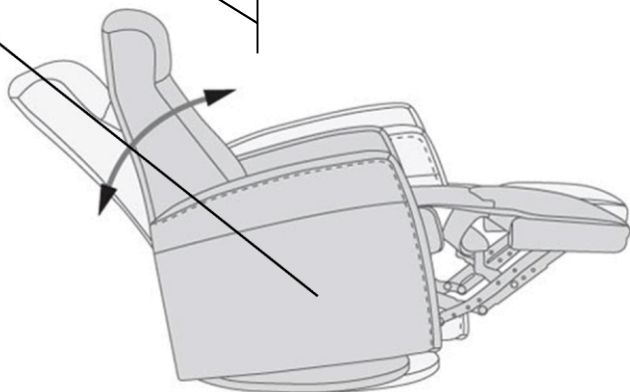

Reclined Max 145°

Distance from wall for full recline 61.8"

*Rotate Chair 90° to fit through the door before attaching backrest