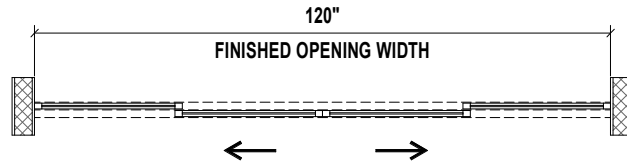

CLOSED POSITION

OPEN POSITION

TOP VIEW

SIDE VIEW

FRONT VIEW

3D VIEW

Aluminum Frame
FTS Frame Size: 1 1/2"

- Finish:**
- Black - SD1296CF4BK
 - Charcoal - SD1296CF4CH
 - Silver - SD1296CF4SL
 - Walnut - SD1296CF4WH
 - Wenge - SD1296CF4WN
 - White - SD1296CF4WT

Glass: Frosted

4 - PANEL FROSTED GLASS SLIDING ROOM DIVIDER
120" X 96"