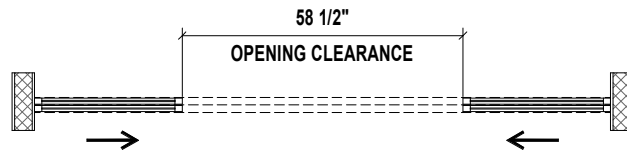

CLOSED POSITION

OPEN POSITION

TOP VIEW

SIDE VIEW

FRONT VIEW

3D VIEW

Aluminum Frame
FTS Frame Size: 1 1/2"

- Finish:**
- Black - SD1296CF4BK
 - Charcoal - SD1296CF4CH
 - Silver - SD1296CF4SL
 - Walnut - SD1296CF4WH
 - Wenge - SD1296CF4WN
 - White - SD1296CF4WT

Glass: Frosted

4 - PANEL FROSTED GLASS SLIDING ROOM DIVIDER
120" X 96"