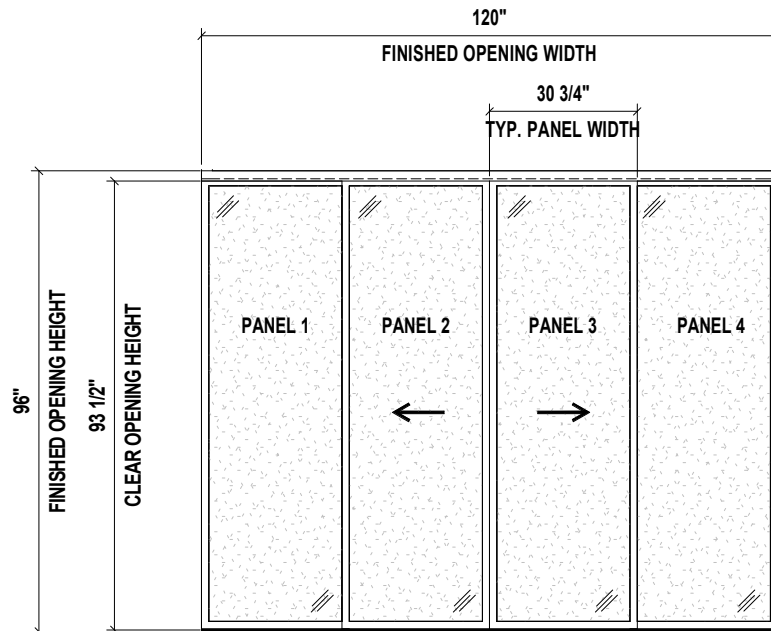

CLOSED POSITION

OPEN POSITION

TOP VIEW

SIDE VIEW

FRONT VIEW

3D VIEW

Aluminum Frame
FTS Frame Size: 1 1/2"

- Finish:**
- Black - SD1296CF4BK
 - Charcoal - SD1296CF4CH
 - Silver - SD1296CF4SL
 - Walnut - SD1296CF4WH
 - Wenge - SD1296CF4WN
 - White - SD1296CF4WT

Glass: Frosted

4 - PANEL FROSTED GLASS SLIDING ROOM DIVIDER
120" X 96"