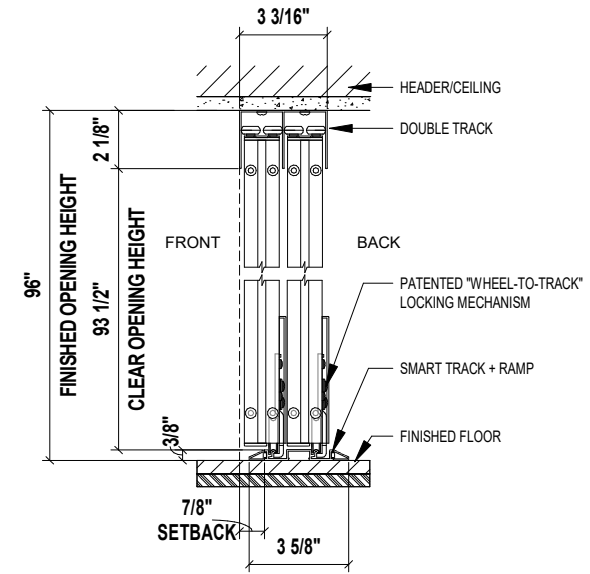

CLOSED POSITION

OPEN POSITION

TOP VIEW

SIDE VIEW

FRONT VIEW

3D VIEW

Aluminum Frame
FTS Frame Size: 1 1/2"

- Finish:**
- Black - SD1296CF4BK
 - Charcoal - SD1296CF4CH
 - Silver - SD1296CF4SL
 - Walnut - SD1296CF4WH
 - Wenge - SD1296CF4WN
 - White - SD1296CF4WT

Glass: Frosted

4 - PANEL FROSTED GLASS SLIDING ROOM DIVIDER
120" X 96"