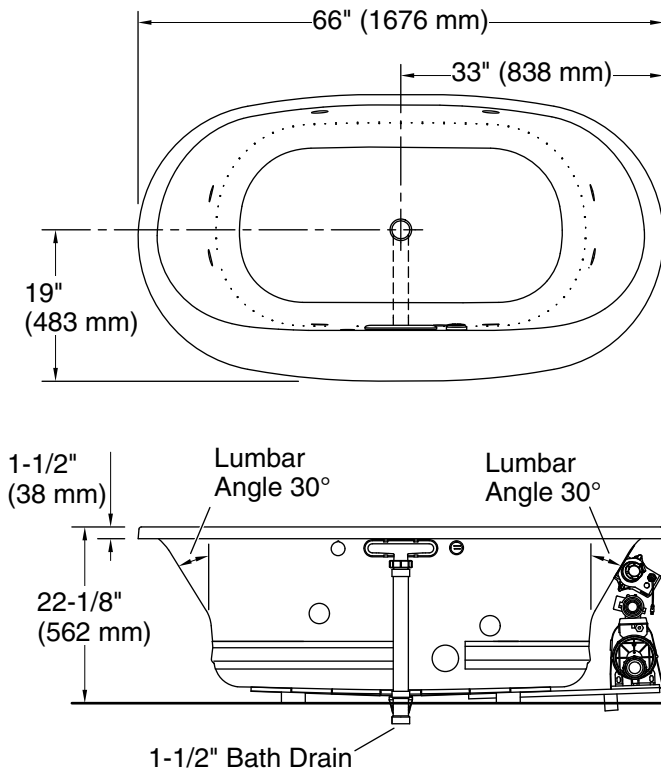

THE BOLD LOOK
OF **KOHLER**®

Underscore® Oval

66" x 36" Heated BubbleMassage™ air bath with whirlpool K-5716-XHGH

No change in measurements if connected with drain illustrated. (K-7272)

Drop-in Rim Detail

Blower:	120 V, 15 A, 60 Hz
Air bath, Pump:	120 V, 15 A, 60 Hz
Heater:	120 V, 15 A, 60 Hz

Technical Information

All product dimensions are nominal.

Installation:	Drop-in, Undermount
Drain location:	Center
Basin area, bottom:	47" x 26-1/4" (1193 mm x 666 mm)
Basin area, top:	61-3/16" x 28-3/8" (1554 mm x 721 mm)
Weight:	165 lbs (74.8 kg)
Minimum floor load:	56.3 lbs/ft ² (274.9 kg/m ²)
Water depth:	17-9/16" (446 mm)
Water capacity:	85.5 gal (323.7 L)
Template:	Drop-in, 1268439-7, required, included
Electrical component rating:	Blower: 120 V, 10 A, 60 Hz Air bath: 120 V, 5 A, 60 Hz