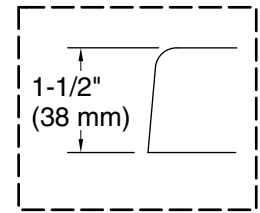

THE BOLD LOOK
OF **KOHLER**®

Underscore® Oval

66" x 36" Heated BubbleMassage™ air bath with whirlpool K-5716-XHGH

No change in measurements if connected with drain illustrated. (K-7272)

Drop-in Rim Detail