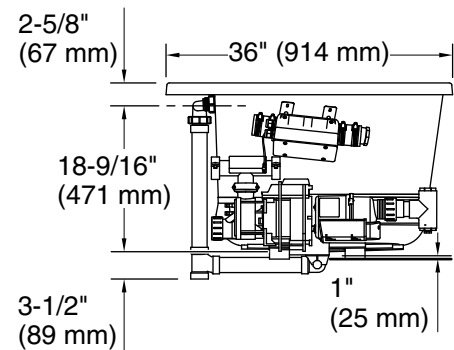

Required Electrical Service

Three dedicated circuits required, protected with Class A Ground-Fault Circuit-Interrupter (GFCI). Outside North America, this device may be known as a Residual Current Device (RCD).

Blower:	120 V, 15 A, 60 Hz
Air bath, Pump:	120 V, 15 A, 60 Hz
Heater:	120 V, 15 A, 60 Hz

Technical Information

All product dimensions are nominal.

Installation:	Drop-in, Undermount
Drain location:	Center
Basin area, bottom:	47" x 26-1/4" (1193 mm x 666 mm)
Basin area, top:	61-3/16" x 28-3/8" (1554 mm x 721 mm)
Weight:	165 lbs (74.8 kg)
Minimum floor load:	56.3 lbs/ft² (274.9 kg/m²)
Water depth:	17-9/16" (446 mm)
Water capacity:	85.5 gal (323.7 L)
Template:	Drop-in, 1268439-7, required, included
Electrical component rating:	Blower: 120 V, 10 A, 60 Hz Air bath: 120 V, 5 A, 60 Hz

Notes

Measure your actual product for rough-in details. Install this product according to the installation instructions.

The hot water supply should be 70% of the capacity of the bath or greater. Installations will vary.