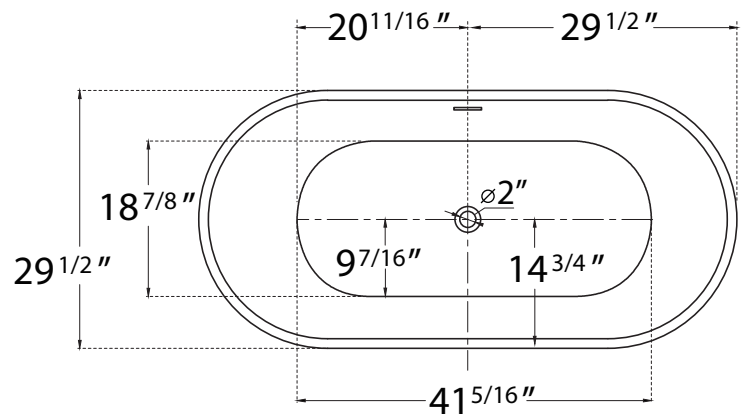

# DIMENSION DETAILS

# MODEL No.GS347R

## GS347R-59"

ADJUSTABLE FOOT: 4 PCS

(Side View)

(Top View)