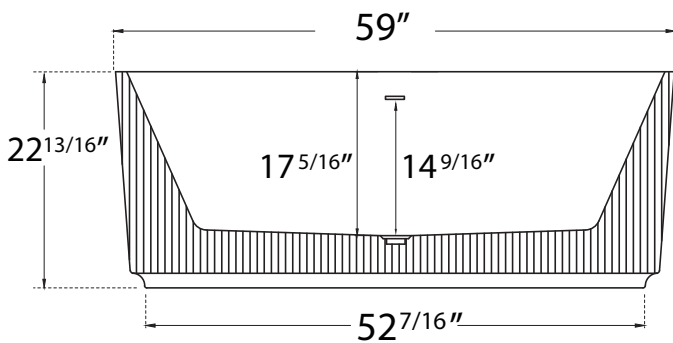

# DIMENSION DETAILS

## GS347R-59"

ADJUSTABLE FOOT: 4 PCS

(Side View)

(Top View)