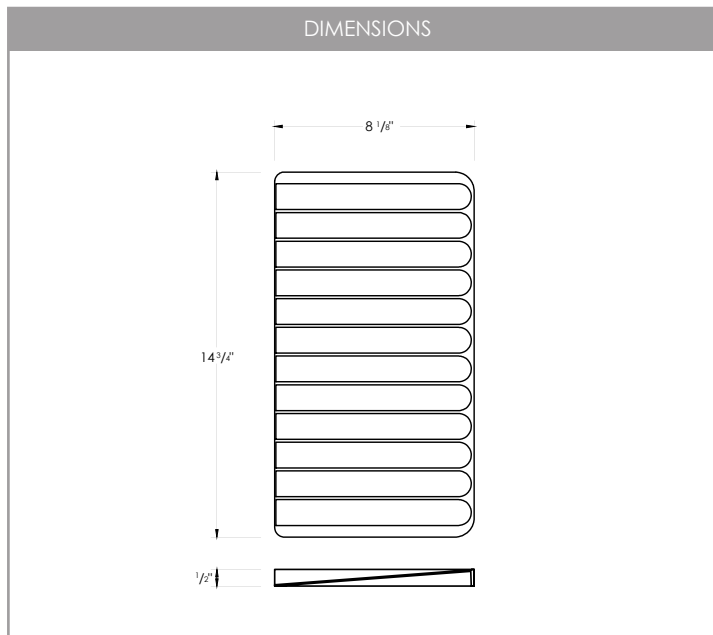

TAPIS DE SÉCHAGE EN SILICONE

A-916
SILICONE SANS BPA

COULEURS

GRIS FONCÉ (DG)

NOIR (BK)

GAIN D'ESPACE

RANGEMENT FACILE

FACILE À NETTOYER

IL SUFFIT DE LE RINCER DIRECTEMENT DANS L'ÉVIER

RÉSISTANT À LA CHALEUR

IDÉAL POUR TENIR DES CHAUDIÈRES OU DES PLAQUES DE CUISSON PROVENANT DU FOUR

POLYVALENT

ESPACE DE TRAVAIL MULTIFONCTIONNEL POUR LE SÉCHAGE AU GOUTTE-A-GOUTTE DE LA VAISSELLE ET LE LAVAGE DES PRODUITS

MATÉRIEL

SILICONE SANS BPA

DIMENSIONS DU PRODUIT

Longueur (L)	14 3/4"
Largeur (l)	8 1/8"
Épaisseur (E)	1/2"

FORT ET STABLE

TENIR LES ARTICLES LOURDS SANS LES PLIER

100% QUALITÉ ALIMENTAIRE

LE REVÊTEMENT OFFRE UNE SURFACE SÉCURITAIRE POUR LA MANUTENTION DES PRODUITS

ENTRETIEN

Pour nettoyer un tapis de séchage:

1. Lavez à la main votre tapis de séchage à l'eau chaude et frottez-le avec une éponge.
2. Ce produit va au lave-vaisselle.
3. Sécher avec un chiffon ou une serviette.

MATCH PARFAIT

A-916DG
TAPIS DE SÉCHAGE

A-02
ÉGOUTTOIR

A-900DG
SÉCHOIR

A-916BK
TAPIS DE SÉCHAGE

A-911
PANIER AJUSTABLE

A-900BK
SÉCHOIR