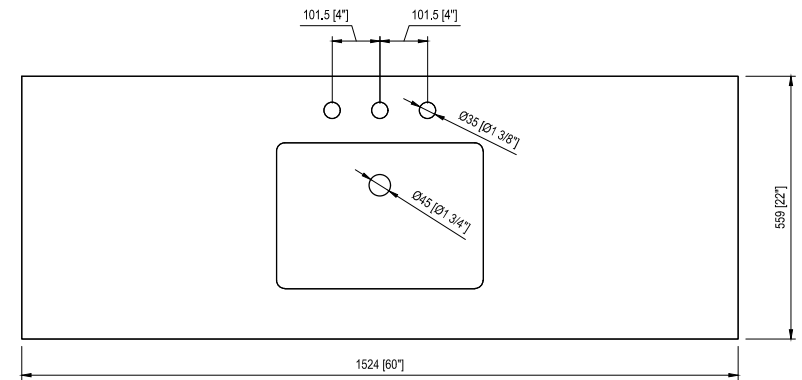

60"-S Bathroom Vanity

60 in. W x 22 in.D x 34 in.H
(152.4 cm x 55.9 cm x 86.3 cm)

Top View

Back View