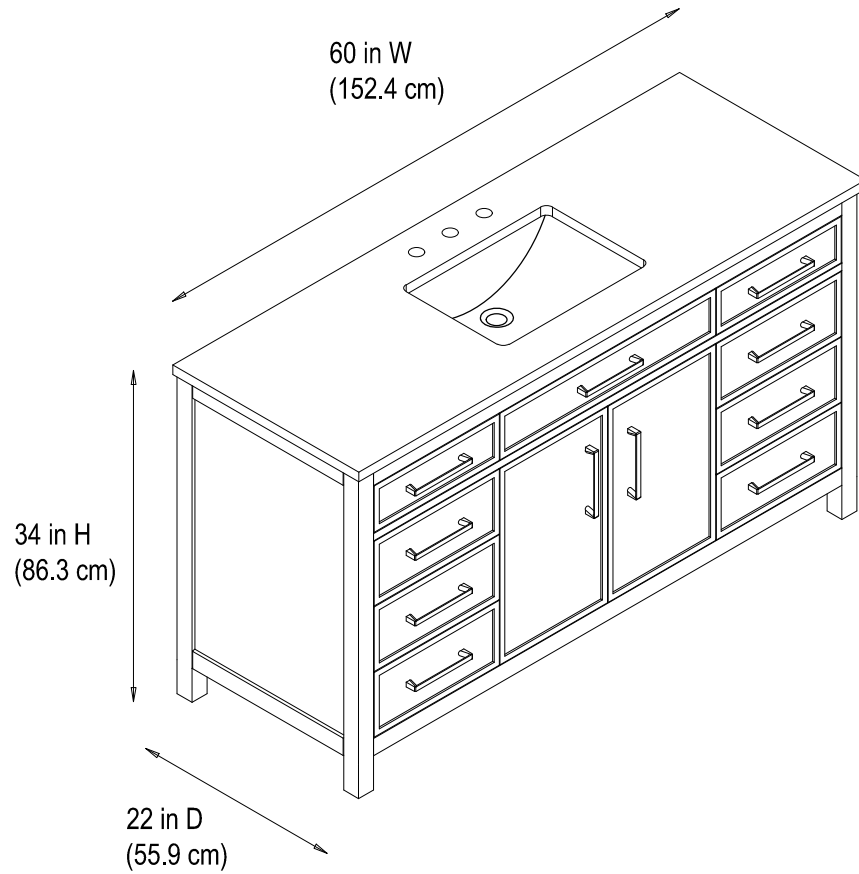

60"-S Bathroom Vanity

60 in. W x 22 in.D x 34 in.H
(152.4 cm x 55.9 cm x 86.3 cm)

Top View

Back View