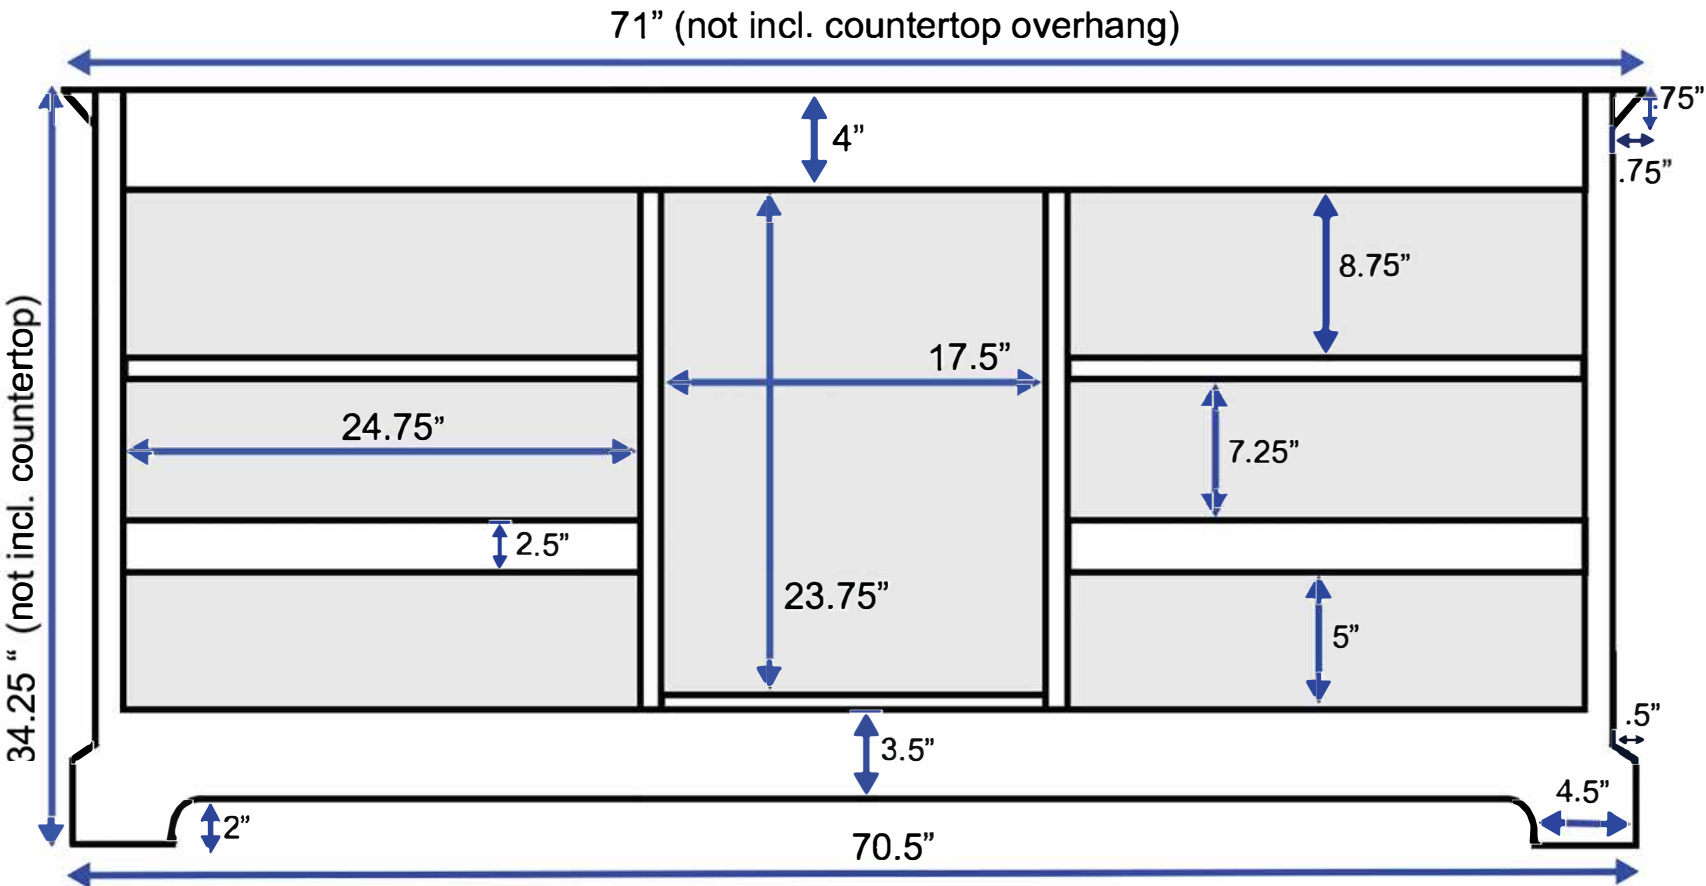

# 72-inch Double Vanity (Back View)

All measurements are approximate and rounded to the nearest quarter-inch.  
Please allow for a slight margin of error.