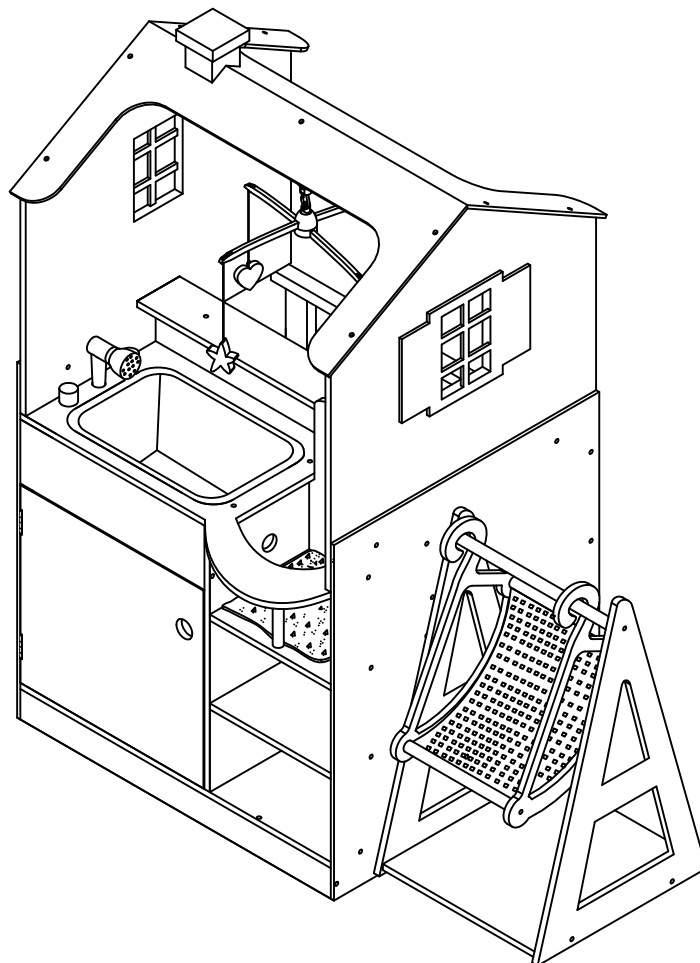

TEAMSON™

Kids

Item No: TD-11460A
Play Kitchen Pink

WARNING:

Small parts and sharp points may be present prior to assembly.

Care Instructions

To clean your product, use mild soap and water on a damp cloth. Do not use window cleaners or cleaning abrasives as they will scratch the surface and could damage the protective coating.

Customer Service

For questions regarding this product, or to receive replacement or missing parts, please contact customer service based on your location. Please have ready the model number and part number(s) located in this assembly instruction sheet when you contact us.

www.teamsonkids.com