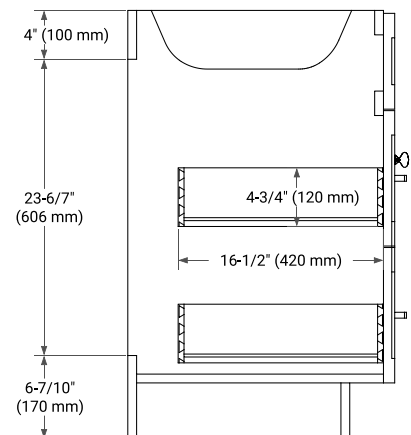

60" SINGLE SINK BASE CABINET

BASE CABINET DIMENSIONS

60" W x 21.5" D x 34.5" H

FEATURES

- Solid wood frame & plywood panels
- Dovetail drawers and joints
- Soft closing doors & drawers

HARDWARE FINISHES*

Brushed Nickel Satin Brass Matte Black Polished Chrome

PLAN VIEW

60" SINGLE RECTANGLE SINK COUNTERTOP WITH 1.5 IN. THICKNESS

OVERALL DIMENSIONS

60.25" W x 22" D x 1.5" H

COUNTERTOP OPTIONS

Carrara White Quartz

FEATURES

- Solid countertop with mitered edges & seams
- Undermount white rectangular sink
- Pre-drilled for 8" widespread faucet

INCLUDED

- Countertop
- Matching Backsplash
- Rectangle Sink

COUNTERTOP PLAN VIEW

EDGE SIDE VIEW

THREE DIMENSIONAL COUNTERTOP VIEW