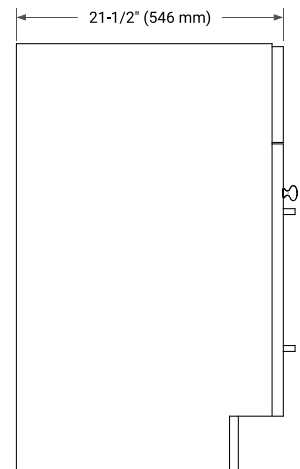

60" SINGLE SINK BASE CABINET

BASE CABINET DIMENSIONS

60" W x 21.5" D x 34.5" H

FEATURES

- Solid wood frame & plywood panels
- Dovetail drawers and joints
- Soft closing doors & drawers

HARDWARE FINISHES*

Brushed Nickel Satin Brass Matte Black Polished Chrome

PLAN VIEW

60" SINGLE RECTANGLE SINK COUNTERTOP WITH 1.5 IN. THICKNESS

OVERALL DIMENSIONS

60.25" W x 22" D x 1.5" H

COUNTERTOP OPTIONS

Carrara White Quartz

FEATURES

- Solid countertop with mitered edges & seams
- Undermount white rectangular sink
- Pre-drilled for 8" widespread faucet

INCLUDED

- Countertop
- Matching Backsplash
- Rectangle Sink

COUNTERTOP PLAN VIEW

EDGE SIDE VIEW

THREE DIMENSIONAL COUNTERTOP VIEW