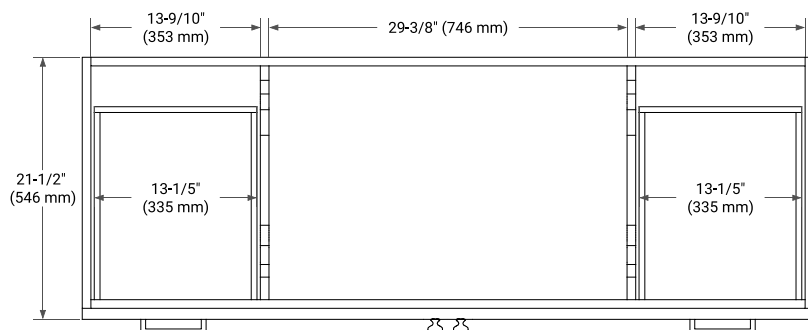

60" SINGLE SINK BASE CABINET

BASE CABINET DIMENSIONS

60" W x 21.5" D x 34.5" H

FEATURES

- Solid wood frame & plywood panels
- Dovetail drawers and joints
- Soft closing doors & drawers

HARDWARE FINISHES*

Brushed Nickel Satin Brass Matte Black Polished Chrome

PLAN VIEW

60" SINGLE RECTANGLE SINK COUNTERTOP WITH 1.5 IN. THICKNESS

OVERALL DIMENSIONS

60.25" W x 22" D x 1.5" H

COUNTERTOP OPTIONS

Carrara White Quartz

FEATURES

- Solid countertop with mitered edges & seams
- Undermount white rectangular sink
- Pre-drilled for 8" widespread faucet

INCLUDED

- Countertop
- Matching Backsplash
- Rectangle Sink

COUNTERTOP PLAN VIEW

EDGE SIDE VIEW

THREE DIMENSIONAL COUNTERTOP VIEW