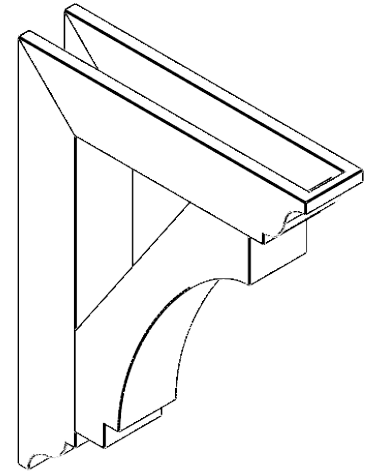

ITEM NUMBER: BKTUROS055X055X28000X36000X055X055X055IMP00RCPR

5 1/2"W X 28"D X 36"H X 5 1/2"T IMPERIAL ROUGH CEDAR WOODGRAIN OPEN BRACKET, TRADITIONAL TOP AND BACK, 5 1/2"W SOLID BRACE, PRIMED TAN

SIDE PROFILE

FRONT PROFILE

ISOMETRIC

GENERATED DATE : 06/18/2023

EKENA MILLWORK
2300 WEST MAIN ST.
CLARKSVILLE, TX 75426
TOLL FREE: 866-607-0453
WWW.EKENAMILLWORK.COM

NOTES

1. INSTALLATION TO BE COMPLETED IN ACCORDANCE WITH MANUFACTURER'S SPECIFICATIONS.
2. DRAWING MAY NOT BE TO SCALE
3. THIS DRAWING IS INTENDED FOR DESIGN AND PLANNING PURPOSES ONLY.
4. ALL INFORMATION CONTAINED HEREIN WAS CURRENT AT THE TIME OF DEVELOPMENT BUT MUST BE REVIEWED AND APPROVED BY THE PRODUCT MANUFACTURER TO BE CONSIDERED ACCURATE.
5. TIMBERTHANE ARCHITECTURAL PRODUCTS ARE MADE FROM HIGH DENSITY URETHANE AND COME FACTORY PRIMED