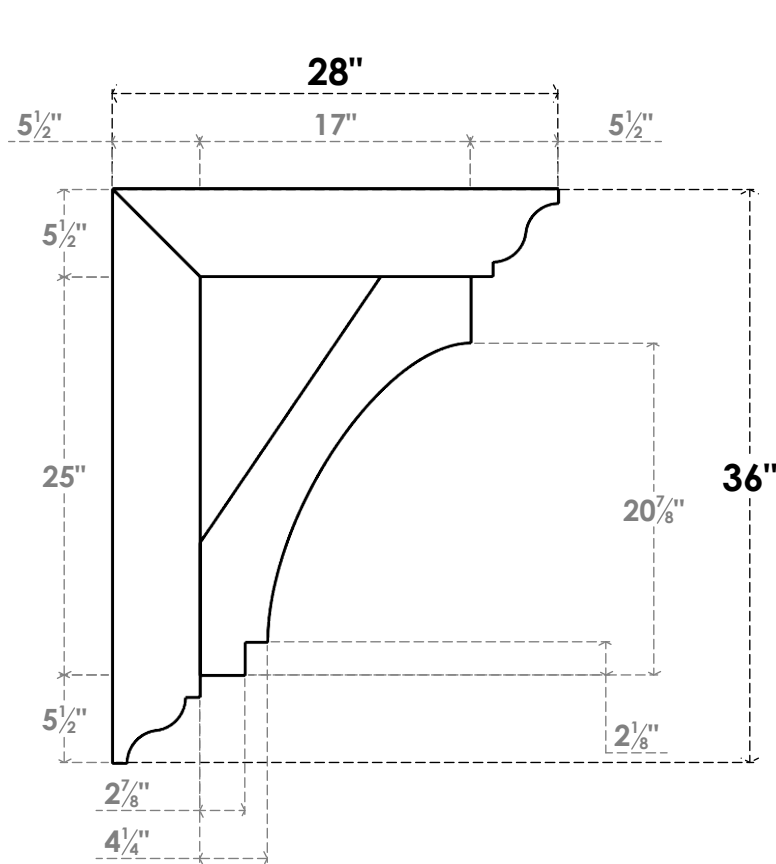

ITEM NUMBER: BKTUROS055X055X28000X36000X055X055X055IMP00RCPR

5 1/2"W X 28"D X 36"H X 5 1/2"T IMPERIAL ROUGH CEDAR WOODGRAIN OPEN BRACKET, TRADITIONAL TOP AND BACK, 5 1/2"W SOLID BRACE, PRIMED TAN

SIDE PROFILE

FRONT PROFILE

ISOMETRIC

GENERATED DATE : 06/18/2023

EKENA MILLWORK
2300 WEST MAIN ST.
CLARKSVILLE, TX 75426
TOLL FREE: 866-607-0453
WWW.EKENAMILLWORK.COM

NOTES

1. INSTALLATION TO BE COMPLETED IN ACCORDANCE WITH MANUFACTURER'S SPECIFICATIONS.
2. DRAWING MAY NOT BE TO SCALE
3. THIS DRAWING IS INTENDED FOR DESIGN AND PLANNING PURPOSES ONLY.
4. ALL INFORMATION CONTAINED HEREIN WAS CURRENT AT THE TIME OF DEVELOPMENT BUT MUST BE REVIEWED AND APPROVED BY THE PRODUCT MANUFACTURER TO BE CONSIDERED ACCURATE.
5. TIMBERTHANE ARCHITECTURAL PRODUCTS ARE MADE FROM HIGH DENSITY URETHANE AND COME FACTORY PRIMED