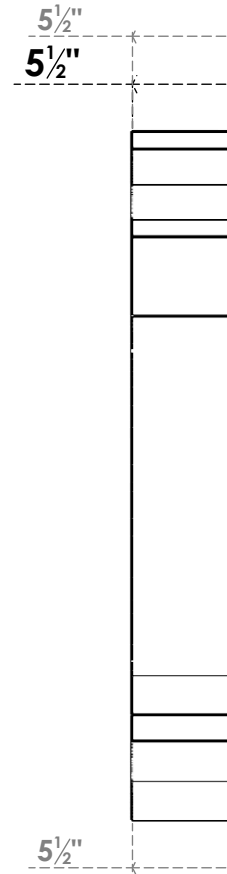

ITEM NUMBER: BKTUROS055X055X28000X36000X055X055X055IMP00RCPR

5 1/2"W X 28"D X 36"H X 5 1/2"T IMPERIAL ROUGH CEDAR WOODGRAIN OPEN BRACKET, TRADITIONAL TOP AND BACK, 5 1/2"W SOLID BRACE, PRIMED TAN

SIDE PROFILE

FRONT PROFILE

ISOMETRIC

GENERATED DATE : 06/18/2023

EKENA MILLWORK
2300 WEST MAIN ST.
CLARKSVILLE, TX 75426
TOLL FREE: 866-607-0453
WWW.EKENAMILLWORK.COM

NOTES

1. INSTALLATION TO BE COMPLETED IN ACCORDANCE WITH MANUFACTURER'S SPECIFICATIONS.
2. DRAWING MAY NOT BE TO SCALE
3. THIS DRAWING IS INTENDED FOR DESIGN AND PLANNING PURPOSES ONLY.
4. ALL INFORMATION CONTAINED HEREIN WAS CURRENT AT THE TIME OF DEVELOPMENT BUT MUST BE REVIEWED AND APPROVED BY THE PRODUCT MANUFACTURER TO BE CONSIDERED ACCURATE.
5. TIMBERTHANE ARCHITECTURAL PRODUCTS ARE MADE FROM HIGH DENSITY URETHANE AND COME FACTORY PRIMED