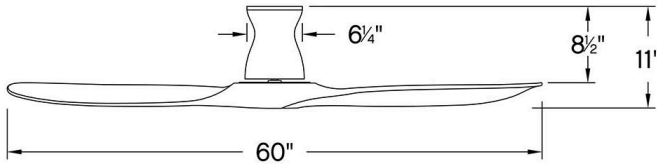

SWELL FLUSH

903460FHB-NDD

SWELL FLUSH 60" SMART FAN

DETAILS	
FAN FINISH:	Heritage Brass
BLADE COUNT:	3

DIMENSIONS	
WIDTH:	60"
HEIGHT:	11"

LIGHT SOURCE	
VOLTAGE:	120v

MOUNTING	
CANOPY:	6.25" Dia.
LEAD WIRE:	1 X 12"

SHIPPING	
CARTON LENGTH:	33
CARTON WIDTH:	14
CARTON HEIGHT:	11

Sophisticated and distinct, Swell Flush perfectly sets the scene in contemporary spaces without sacrificing functionality. Wood blades with chic contours feature a variety of classic finish combinations to complement your décor. A versatile, damp-rated design makes Swell perfect for both interior and outdoor settings. Equipped with a 6-speed DC motor that is WiFi enabled and ready to connect right out of the box. Operated by the HIRO control or WiFi compatible with the Hinkley app.