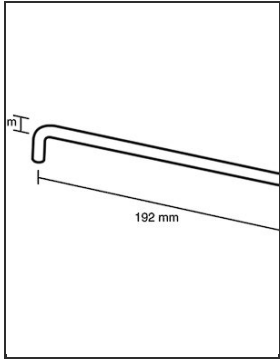

Contemporary Metal Pull - 6208

This timeless modern metal pull combines durability and distinctiveness with the convenience of easy installation.

Product № BP6208192140

TECHNICAL SPECIFICATIONS

Product №	BP6208192140
Pulls and Knobs Style	Modern
Center to Center	7 9/16 in*
Finish	Chrome
Material	Metal
Length - Overall Dimensions	7 7/8 in*
Width - Overall Dimensions	5/16 in*
Screw/Nail	8/32 (Included)
Color Group	Gray and Chrome Group
Finish Number	140
Suggested Price	From \$15.00 to \$20.00
Projection - Overall Dimensions	1 3/16 in*

Disclaimer

Measures shown with an asterisk (*) have been converted as per your preference. These are not the official measures. To view the measures specified by the manufacturer, [click here](#).

RELATED DOCUMENTS