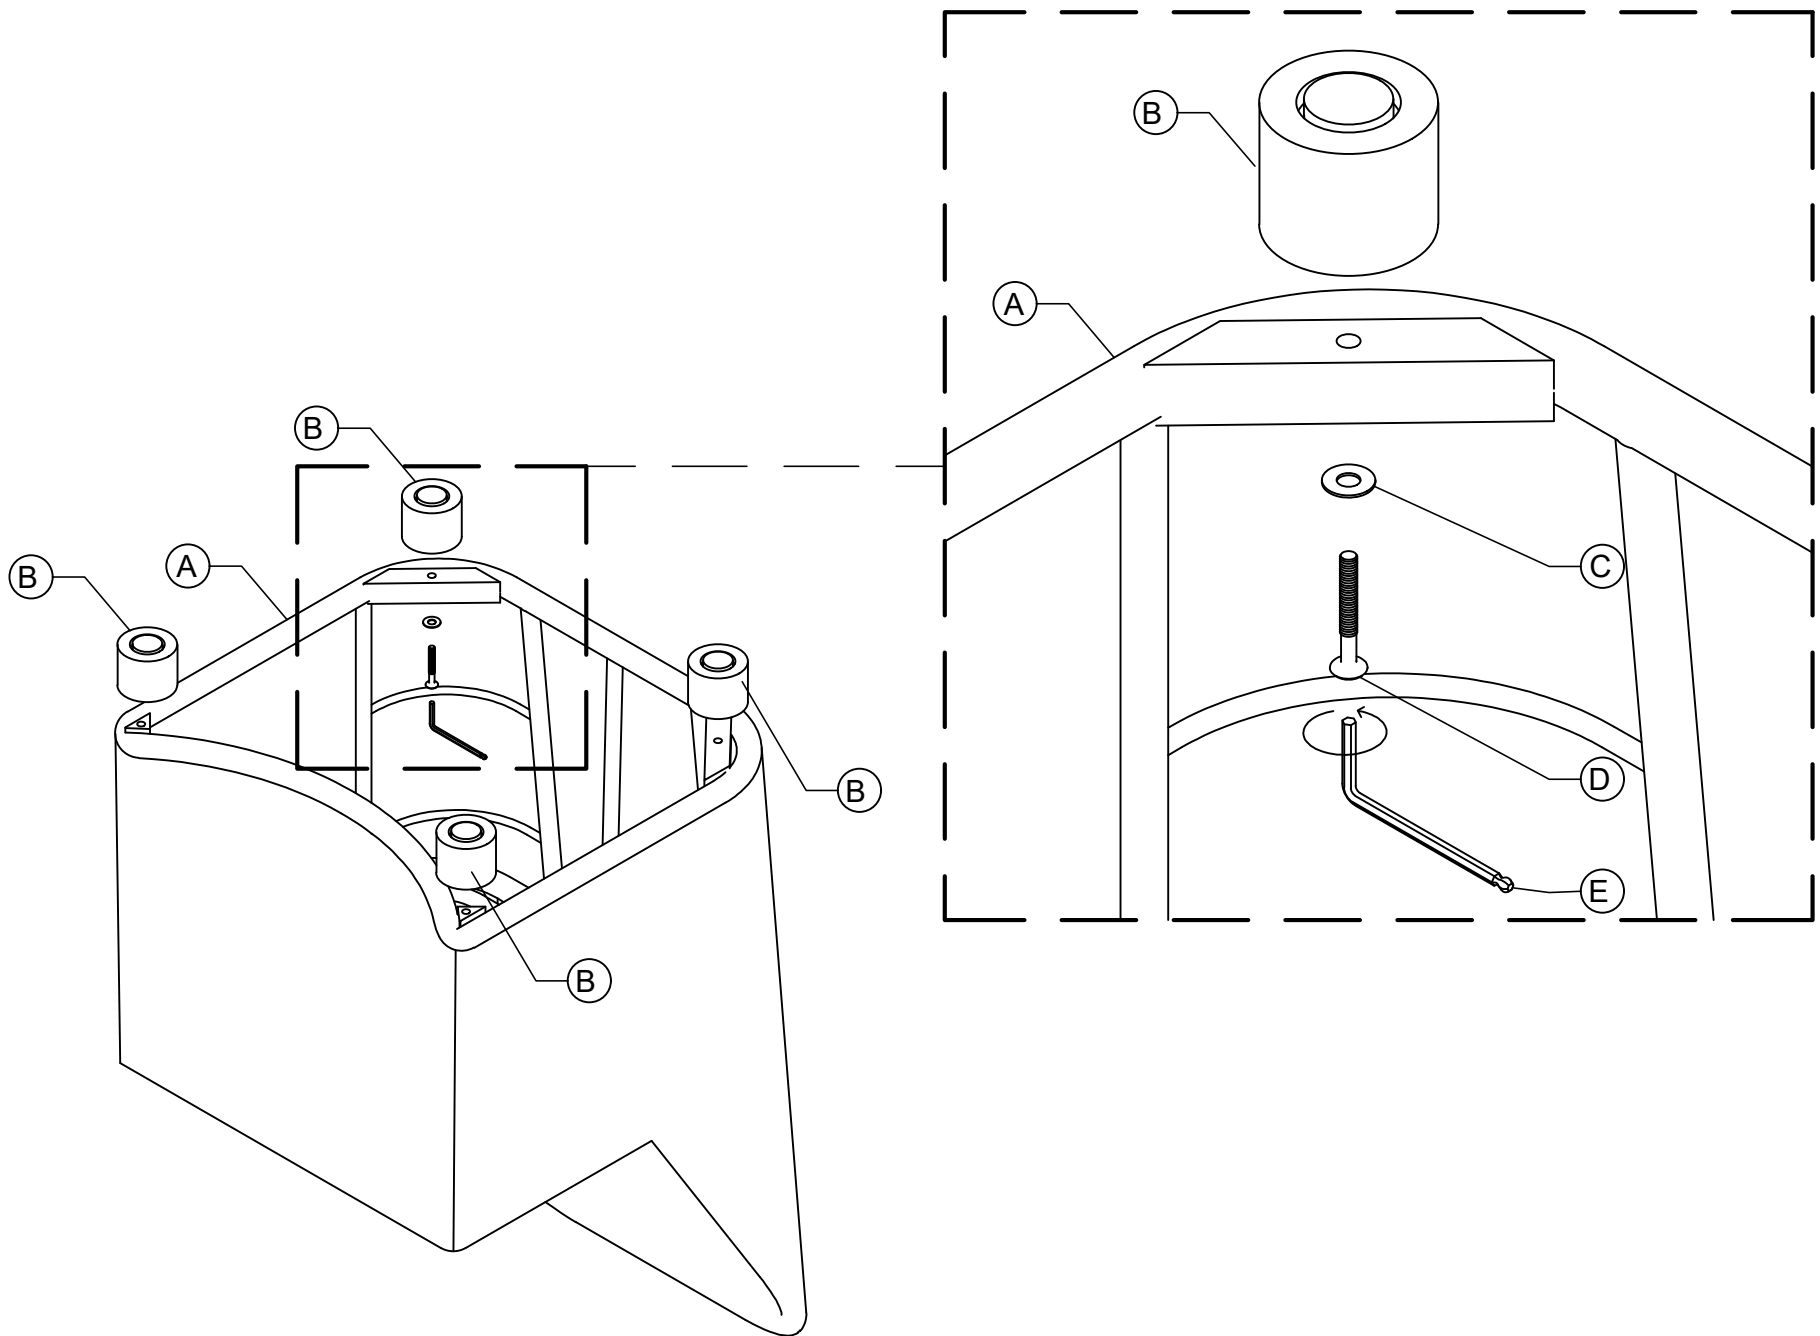

ASSEMBLY INSTRUCTIONS OUTDOOR DINING CHAIR

A = 1 Pc

B = 4 Pcs

WASHER 13 X 7 X 1

C = 4 Pcs

JCBC M6 X 40

D = 4 Pcs

L4

E = 1 Pc

1

2