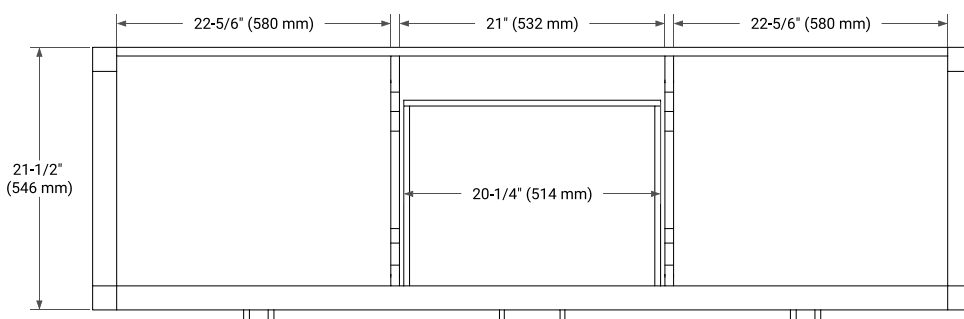

72" DOUBLE SINK BASE CABINET

BASE CABINET DIMENSIONS

72" W x 21.5" D x 34.5" H

FEATURES

- Solid wood frame & plywood panels
- Dovetail drawers and joints
- Soft closing doors & drawers

HARDWARE FINISHES*

Brushed Nickel Satin Brass Matte Black Polished Chrome

73" DOUBLE RECTANGLE SINK COUNTERTOP WITH 0.75" THICKNESS

OVERALL DIMENSIONS

73" W x 22" D x 0.75" H

COUNTERTOP OPTIONS

Carrara Marble

FEATURES

- Solid countertop with mitered edges & seams
- Undermount white rectangular sink
- Pre-drilled for 8" widespread faucet

INCLUDED

- Countertop
- Matching Backsplash
- Rectangle Sinks

COUNTERTOP PLAN VIEW

EDGE SIDE VIEW

THREE DIMENSIONAL COUNTERTOP VIEW