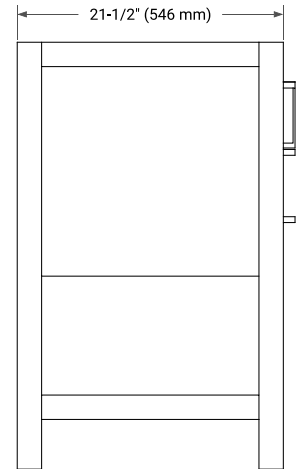

72" DOUBLE SINK BASE CABINET

BASE CABINET DIMENSIONS

72" W x 21.5" D x 34.5" H

FEATURES

- Solid wood frame & plywood panels
- Dovetail drawers and joints
- Soft closing doors & drawers

HARDWARE FINISHES*

Brushed Nickel   Satin Brass   Matte Black   Polished Chrome

*Hardware comes preinstalled with the illustrated option. Other finishes are available on our online store if you prefer a different one.

AVAILABLE COLORS

White   Grey   Midnight Blue

FRONT VIEW

SIDE VIEW

PLAN VIEW