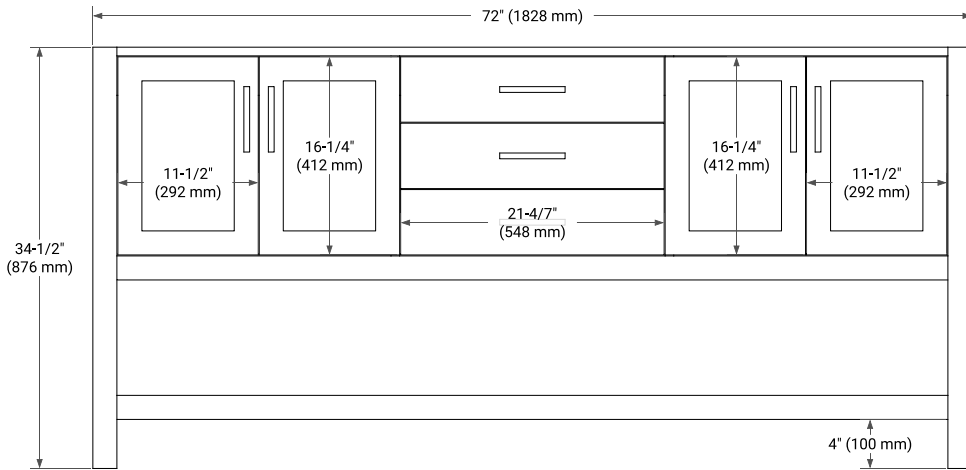

72" DOUBLE SINK BASE CABINET

BASE CABINET DIMENSIONS

72" W x 21.5" D x 34.5" H

FEATURES

- Solid wood frame & plywood panels
- Dovetail drawers and joints
- Soft closing doors & drawers

HARDWARE FINISHES*

Brushed Nickel   Satin Brass   Matte Black   Polished Chrome

*Hardware comes preinstalled with the illustrated option. Other finishes are available on our online store if you prefer a different one.

AVAILABLE COLORS

White   Grey   Midnight Blue

FRONT VIEW

SIDE VIEW

PLAN VIEW