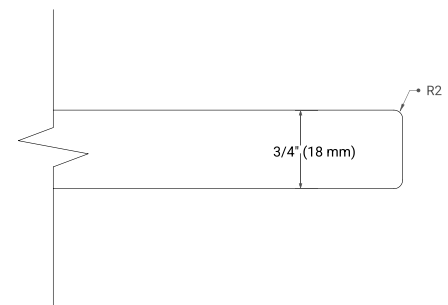

73" DOUBLE RECTANGLE SINK COUNTERTOP WITH 0.75" THICKNESS

OVERALL DIMENSIONS

73" W x 22" D x 0.75" H

COUNTERTOP OPTIONS

Carrara Marble

FEATURES

- Solid countertop with mitered edges & seams
- Undermount white rectangular sink
- Pre-drilled for 8" widespread faucet

INCLUDED

- Countertop
- Matching Backsplash
- Rectangle Sinks

COUNTERTOP PLAN VIEW

EDGE SIDE VIEW

THREE DIMENSIONAL COUNTERTOP VIEW