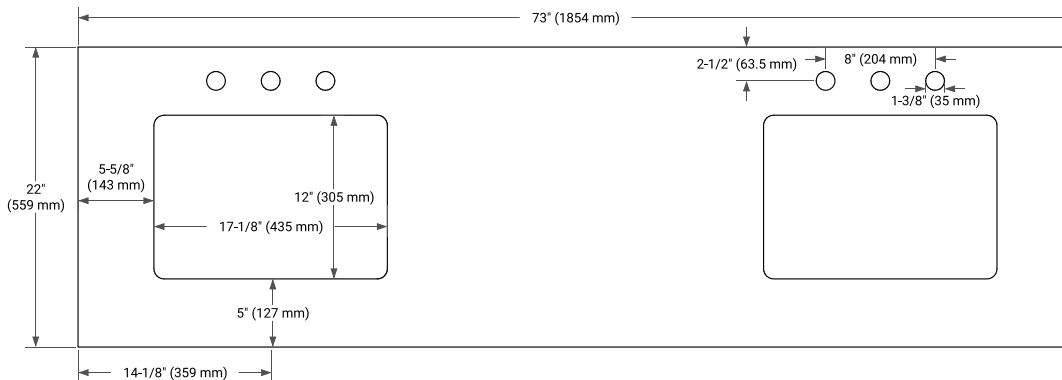

72" DOUBLE SINK BASE CABINET

BASE CABINET DIMENSIONS

72" W x 21.5" D x 34.5" H

FEATURES

- Solid wood frame & plywood panels
- Dovetail drawers and joints
- Soft closing doors & drawers

HARDWARE FINISHES*

Brushed Nickel Satin Brass Matte Black Polished Chrome

73" DOUBLE RECTANGLE SINK COUNTERTOP WITH 0.75" THICKNESS

OVERALL DIMENSIONS

73" W x 22" D x 0.75" H

COUNTERTOP OPTIONS

Carrara Marble

FEATURES

- Solid countertop with mitered edges & seams
- Undermount white rectangular sink
- Pre-drilled for 8" widespread faucet

INCLUDED

- Countertop
- Matching Backsplash
- Rectangle Sinks

COUNTERTOP PLAN VIEW

EDGE SIDE VIEW

THREE DIMENSIONAL COUNTERTOP VIEW