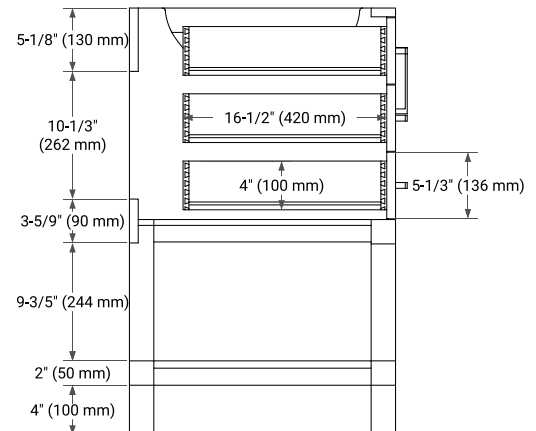

72" DOUBLE SINK BASE CABINET

BASE CABINET DIMENSIONS

72" W x 21.5" D x 34.5" H

FEATURES

- Solid wood frame & plywood panels
- Dovetail drawers and joints
- Soft closing doors & drawers

HARDWARE FINISHES*

Brushed Nickel Satin Brass Matte Black Polished Chrome

73" DOUBLE RECTANGLE SINK COUNTERTOP WITH 0.75" THICKNESS

OVERALL DIMENSIONS

73" W x 22" D x 0.75" H

COUNTERTOP OPTIONS

Carrara Marble

FEATURES

- Solid countertop with mitered edges & seams
- Undermount white rectangular sink
- Pre-drilled for 8" widespread faucet

INCLUDED

- Countertop
- Matching Backsplash
- Rectangle Sinks

COUNTERTOP PLAN VIEW

EDGE SIDE VIEW

THREE DIMENSIONAL COUNTERTOP VIEW