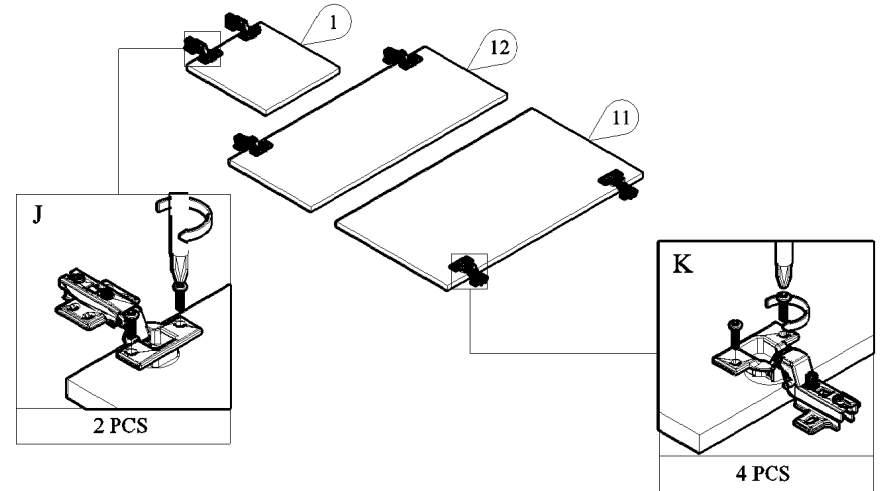

PANEL POSITION

	ACCESSORIES	QUANTITY
A	 MINIFIX M5 x 24MM	8 PCS
B	 MINIFIX CASING	8 PCS
C	 WOOD DOWEL M8 x 30MM	20 PCS
D	 IRON SHELF SUPPORT	12 PCS
E	 SCREW M6 x 50MM	6 PCS
F	 SCREW M7 x 40MM	6 PCS
G	 LEG NAIL WHITE PIN	4 PCS
H	 POWER PIN	30 PCS
I	 PVC "H" RAIL	1 PC
J	 HINGES 5/8" SCREW M3.5 x 16MM	2 PCS 12 PCS
K	 HINGES 7/8" SCREW M3.5 x 16MM	4 PCS 24 PCS
L	 ALLEN KEY	1 PC
M	 NYLON CABLE (BLACK)	1 PC
N	 WALL PLUG	1 PC
O	 SCREW M4x28MM	1 PC
P	 WOSE	2 PCS
Q	 SCREW M3.5x16MM	1 PC
R	 BUFFER	4 PCS

START ASSEMBLY

STEP 1

STEP 2

STEP 3

STEP 4

STEP 5

STEP 6

STEP 7