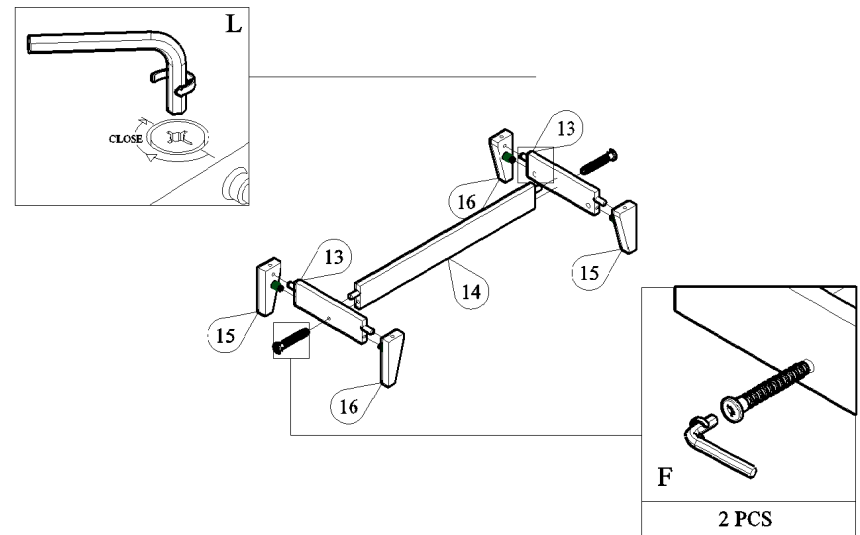

PANEL POSITION

	ACCESSORIES	QUANTITY
A	 MINIFIX M5 x 24MM	8 PCS
B	 MINIFIX CASING	8 PCS
C	 WOOD DOWEL M8 x 30MM	20 PCS
D	 IRON SHELF SUPPORT	12 PCS
E	 SCREW M6 x 50MM	6 PCS
F	 SCREW M7 x 40MM	6 PCS
G	 LEG NAIL WHITE PIN	4 PCS
H	 POWER PIN	30 PCS
I	 PVC "H" RAIL	1 PC
J	 HINGES 5/8" SCREW M3.5 x 16MM	2 PCS 12 PCS
K	 HINGES 7/8" SCREW M3.5 x 16MM	4 PCS 24 PCS
L	 ALLEN KEY	1 PC
M	 NYLON CABLE (BLACK)	1 PC
N	 WALL PLUG	1 PC
O	 SCREW M4x28MM	1 PC
P	 WOSE	2 PCS
Q	 SCREW M3.5x16MM	1 PC
R	 BUFFER	4 PCS

START ASSEMBLY

STEP 1

STEP 2

STEP 3

STEP 4

STEP 5

STEP 6

STEP 7

STEP 8

STEP 9

STEP 10

STEP 11

STEP 12

STEP 13

STEP 14

STEP 15