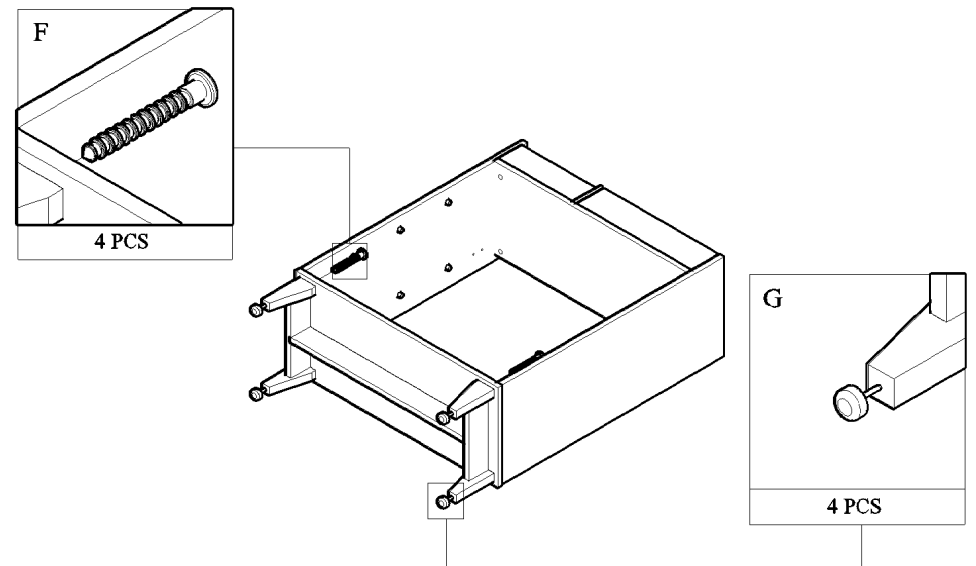

STEP 5

STEP 6

STEP 7

STEP 8