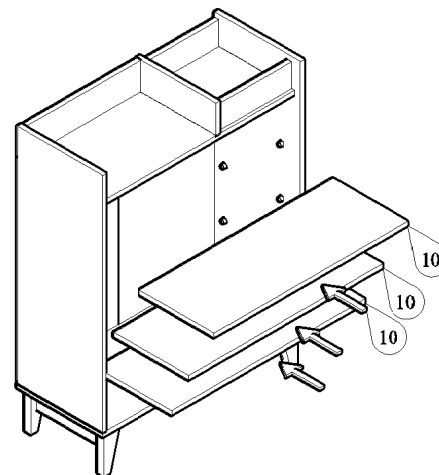

STEP 9

STEP 10

STEP 11

STEP 12