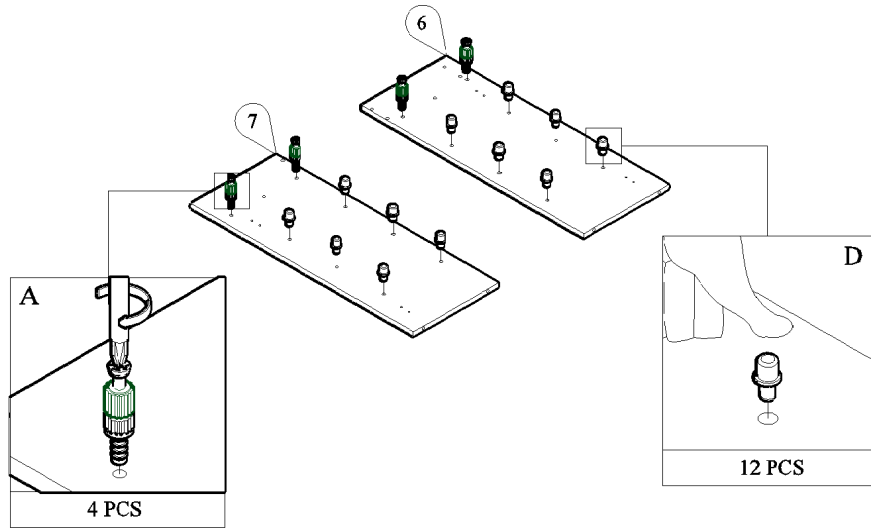

PANEL POSITION

	ACCESSORIES	QUANTITY
A	 MINIFIX M5 x 24MM	8 PCS
B	 MINIFIX CASING	8 PCS
C	 WOOD DOWEL M8 x 30MM	20 PCS
D	 IRON SHELF SUPPORT	12 PCS
E	 SCREW M6 x 50MM	6 PCS
F	 SCREW M7 x 40MM	6 PCS
G	 LEG NAIL WHITE PIN	4 PCS
H	 POWER PIN	30 PCS
I	 PVC "H" RAIL	1 PC
J	 HINGES 5/8" SCREW M3.5 x 16MM	2 PCS 12 PCS
K	 HINGES 7/8" SCREW M3.5 x 16MM	4 PCS 24 PCS
L	 ALLEN KEY	1 PC
M	 NYLON CABLE (BLACK)	1 PC
N	 WALL PLUG	1 PC
O	 SCREW M4x28MM	1 PC
P	 WOSE	2 PCS
Q	 SCREW M3.5x16MM	1 PC
R	 BUFFER	4 PCS

START ASSEMBLY

STEP 1

STEP 2

STEP 3

STEP 4

STEP 5

STEP 6

STEP 7