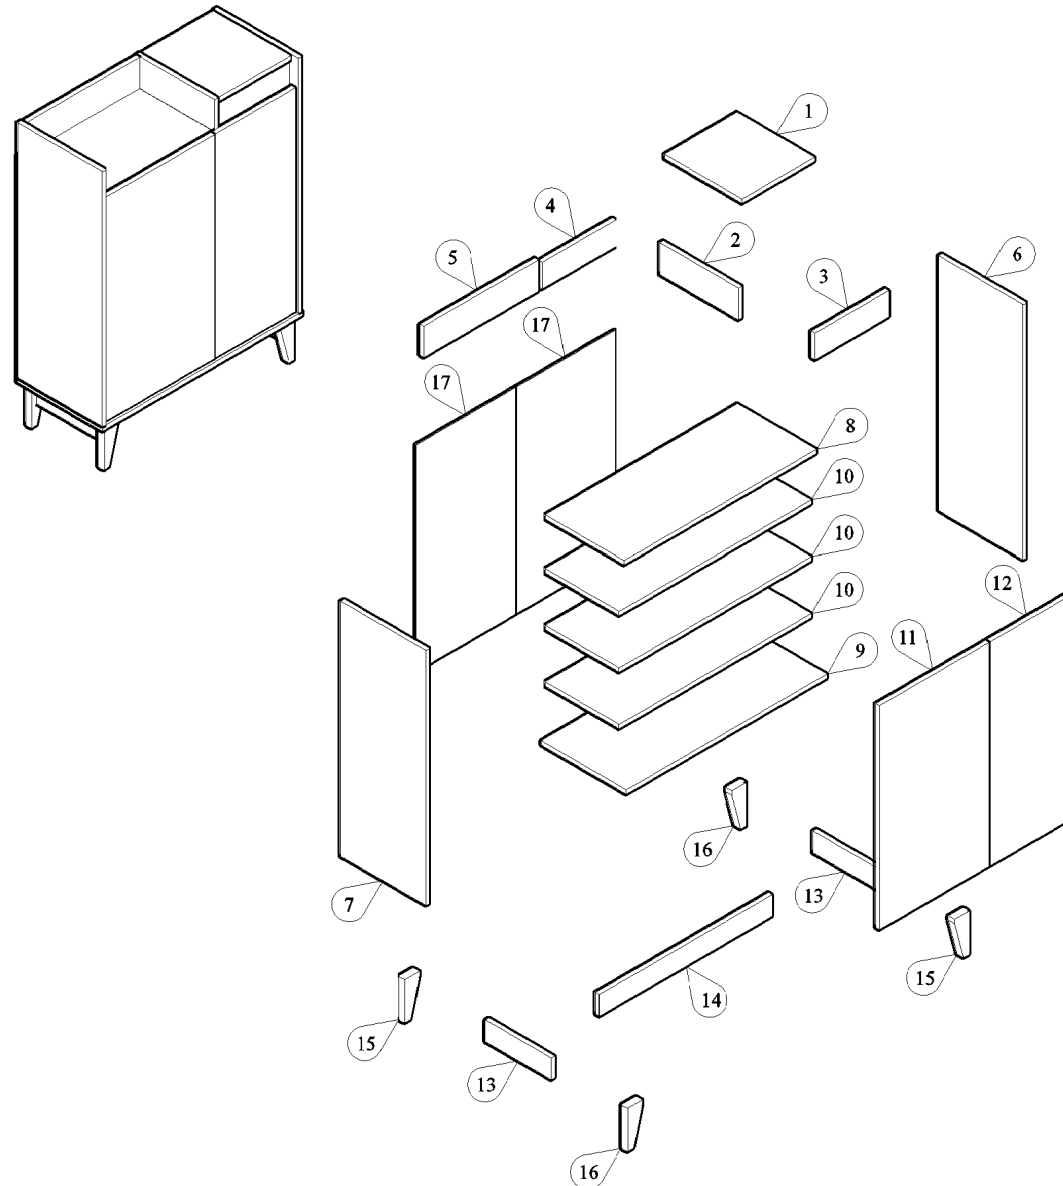

PANEL POSITION

	ACCESSORIES	QUANTITY
A	 MINIFIX M5 x 24MM	8 PCS
B	 MINIFIX CASING	8 PCS
C	 WOOD DOWEL M8 x 30MM	20 PCS
D	 IRON SHELF SUPPORT	12 PCS
E	 SCREW M6 x 50MM	6 PCS
F	 SCREW M7 x 40MM	6 PCS
G	 LEG NAIL WHITE PIN	4 PCS
H	 POWER PIN	30 PCS
I	 PVC "H" RAIL	1 PC
J	 HINGES 5/8" SCREW M3.5 x 16MM	2 PCS 12 PCS
K	 HINGES 7/8" SCREW M3.5 x 16MM	4 PCS 24 PCS
L	 ALLEN KEY	1 PC
M	 NYLON CABLE (BLACK)	1 PC
N	 WALL PLUG	1 PC
O	 SCREW M4x28MM	1 PC
P	 WOSE	2 PCS
Q	 SCREW M3.5x16MM	1 PC
R	 BUFFER	4 PCS

START ASSEMBLY

STEP 1

STEP 2

STEP 3

STEP 4

STEP 5

STEP 6

STEP 7