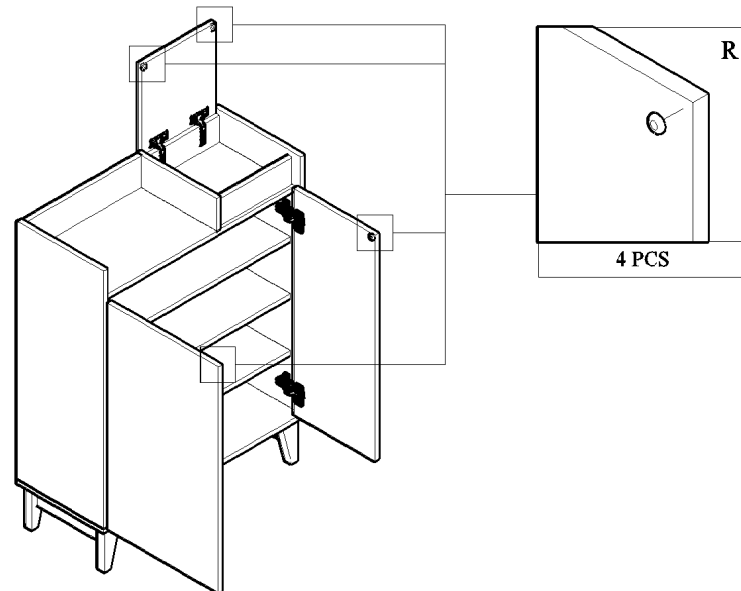

PANEL POSITION

	ACCESSORIES	QUANTITY
A	 MINIFIX M5 x 24MM	8 PCS
B	 MINIFIX CASING	8 PCS
C	 WOOD DOWEL M8 x 30MM	20 PCS
D	 IRON SHELF SUPPORT	12 PCS
E	 SCREW M6 x 50MM	6 PCS
F	 SCREW M7 x 40MM	6 PCS
G	 LEG NAIL WHITE PIN	4 PCS
H	 POWER PIN	30 PCS
I	 PVC "H" RAIL	1 PC
J	 HINGES 5/8" SCREW M3.5 x 16MM	2 PCS 12 PCS
K	 HINGES 7/8" SCREW M3.5 x 16MM	4 PCS 24 PCS
L	 ALLEN KEY	1 PC
M	 NYLON CABLE (BLACK)	1 PC
N	 WALL PLUG	1 PC
O	 SCREW M4x28MM	1 PC
P	 WOSE	2 PCS
Q	 SCREW M3.5x16MM	1 PC
R	 BUFFER	4 PCS

STEP 8

STEP 9

STEP 10

STEP 11

STEP 12

STEP 13

STEP 14

STEP 15