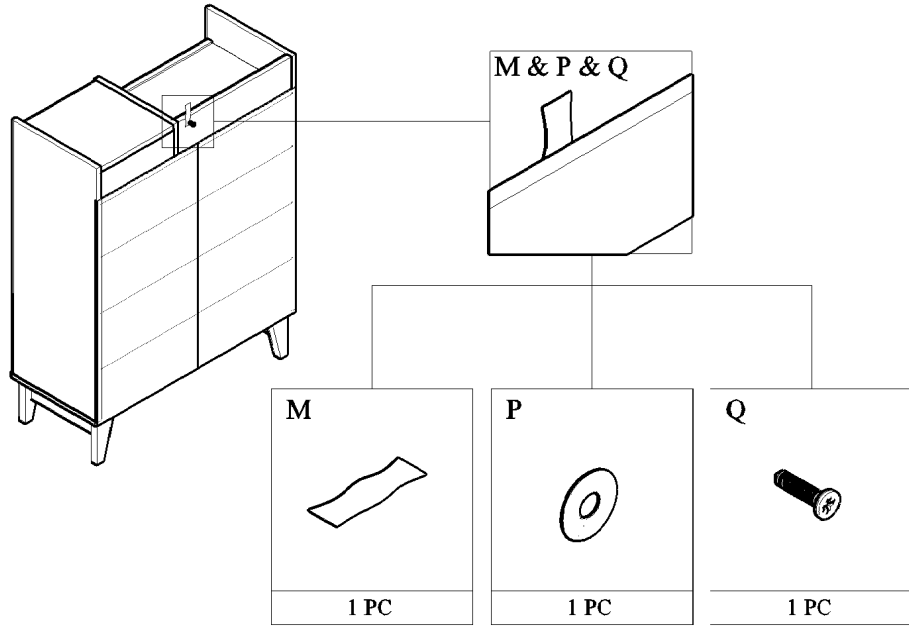

PANEL POSITION

	ACCESSORIES	QUANTITY
A	 MINIFIX M5 x 24MM	8 PCS
B	 MINIFIX CASING	8 PCS
C	 WOOD DOWEL M8 x 30MM	20 PCS
D	 IRON SHELF SUPPORT	12 PCS
E	 SCREW M6 x 50MM	6 PCS
F	 SCREW M7 x 40MM	6 PCS
G	 LEG NAIL WHITE PIN	4 PCS
H	 POWER PIN	30 PCS
I	 PVC "H" RAIL	1 PC
J	 HINGES 5/8" SCREW M3.5 x 16MM	2 PCS 12 PCS
K	 HINGES 7/8" SCREW M3.5 x 16MM	4 PCS 24 PCS
L	 ALLEN KEY	1 PC
M	 NYLON CABLE (BLACK)	1 PC
N	 WALL PLUG	1 PC
O	 SCREW M4x28MM	1 PC
P	 WOSE	2 PCS
Q	 SCREW M3.5x16MM	1 PC
R	 BUFFER	4 PCS

STEP 8

STEP 9

STEP 10

STEP 11

STEP 12

STEP 13

STEP 14

STEP 15