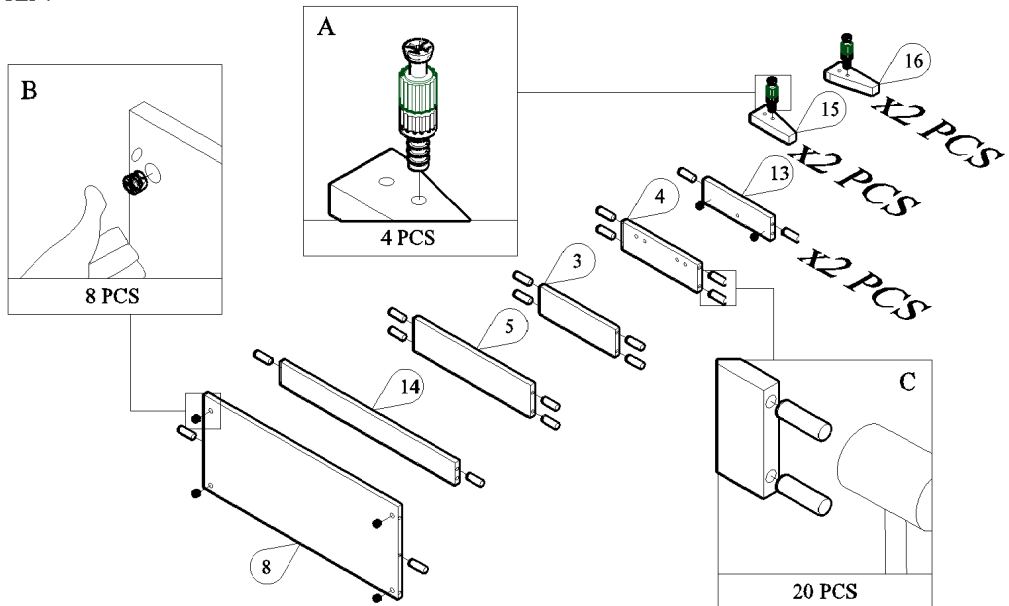

PANEL POSITION

	ACCESSORIES	QUANTITY
A	 MINIFIX M5 x 24MM	8 PCS
B	 MINIFIX CASING	8 PCS
C	 WOOD DOWEL M8 x 30MM	20 PCS
D	 IRON SHELF SUPPORT	12 PCS
E	 SCREW M6 x 50MM	6 PCS
F	 SCREW M7 x 40MM	6 PCS
G	 LEG NAIL WHITE PIN	4 PCS
H	 POWER PIN	30 PCS
I	 PVC "H" RAIL	1 PC
J	 HINGES 5/8" SCREW M3.5 x 16MM	2 PCS 12 PCS
K	 HINGES 7/8" SCREW M3.5 x 16MM	4 PCS 24 PCS
L	 ALLEN KEY	1 PC
M	 NYLON CABLE (BLACK)	1 PC
N	 WALL PLUG	1 PC
O	 SCREW M4x28MM	1 PC
P	 WOSE	2 PCS
Q	 SCREW M3.5x16MM	1 PC
R	 BUFFER	4 PCS

START ASSEMBLY

STEP 1

STEP 2

STEP 3

STEP 4

STEP 5

STEP 6

STEP 7

STEP 8

STEP 9

STEP 10

STEP 11

STEP 12

STEP 13

STEP 14

STEP 15