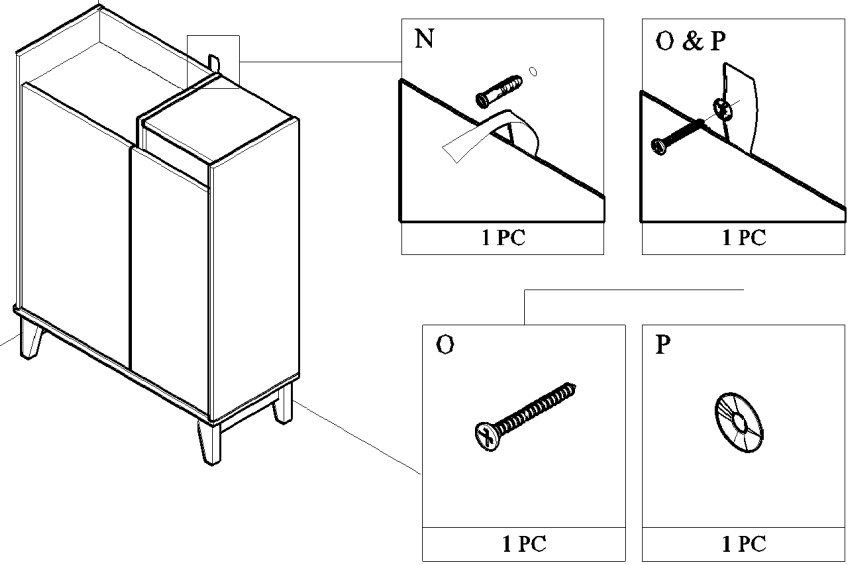

PANEL POSITION

	ACCESSORIES	QUANTITY
A	 MINIFIX M5 x 24MM	8 PCS
B	 MINIFIX CASING	8 PCS
C	 WOOD DOWEL M8 x 30MM	20 PCS
D	 IRON SHELF SUPPORT	12 PCS
E	 SCREW M6 x 50MM	6 PCS
F	 SCREW M7 x 40MM	6 PCS
G	 LEG NAIL WHITE PIN	4 PCS
H	 POWER PIN	30 PCS
I	 PVC "H" RAIL	1 PC
J	 HINGES 5/8" SCREW M3.5 x 16MM	2 PCS 12 PCS
K	 HINGES 7/8" SCREW M3.5 x 16MM	4 PCS 24 PCS
L	 ALLEN KEY	1 PC
M	 NYLON CABLE (BLACK)	1 PC
N	 WALL PLUG	1 PC
O	 SCREW M4x28MM	1 PC
P	 WOSE	2 PCS
Q	 SCREW M3.5x16MM	1 PC
R	 BUFFER	4 PCS

STEP 8

STEP 9

STEP 10

STEP 11

STEP 12

STEP 13

STEP 14

STEP 15