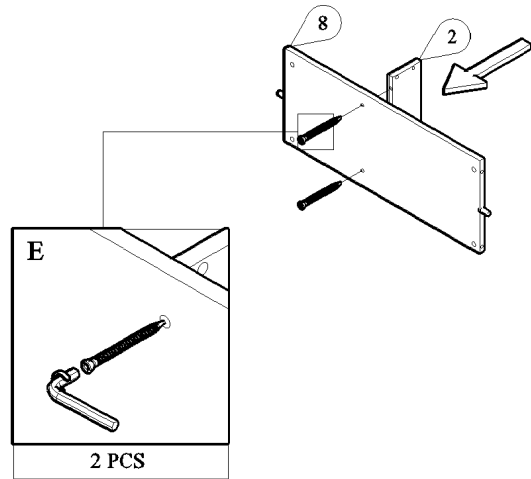

PANEL POSITION

	ACCESSORIES	QUANTITY
A	 MINIFIX M5 x 24MM	8 PCS
B	 MINIFIX CASING	8 PCS
C	 WOOD DOWEL M8 x 30MM	20 PCS
D	 IRON SHELF SUPPORT	12 PCS
E	 SCREW M6 x 50MM	6 PCS
F	 SCREW M7 x 40MM	6 PCS
G	 LEG NAIL WHITE PIN	4 PCS
H	 POWER PIN	30 PCS
I	 PVC "H" RAIL	1 PC
J	 HINGES 5/8" SCREW M3.5 x 16MM	2 PCS 12 PCS
K	 HINGES 7/8" SCREW M3.5 x 16MM	4 PCS 24 PCS
L	 ALLEN KEY	1 PC
M	 NYLON CABLE (BLACK)	1 PC
N	 WALL PLUG	1 PC
O	 SCREW M4x28MM	1 PC
P	 WOSE	2 PCS
Q	 SCREW M3.5x16MM	1 PC
R	 BUFFER	4 PCS

START ASSEMBLY

STEP 1

STEP 2

STEP 3

STEP 4

STEP 5

STEP 6

STEP 7