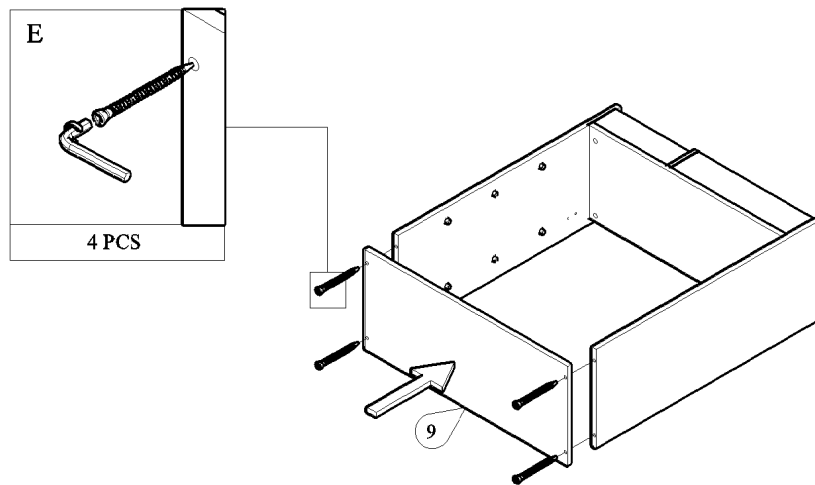

PANEL POSITION

	ACCESSORIES	QUANTITY
A	 MINIFIX M5 x 24MM	8 PCS
B	 MINIFIX CASING	8 PCS
C	 WOOD DOWEL M8 x 30MM	20 PCS
D	 IRON SHELF SUPPORT	12 PCS
E	 SCREW M6 x 50MM	6 PCS
F	 SCREW M7 x 40MM	6 PCS
G	 LEG NAIL WHITE PIN	4 PCS
H	 POWER PIN	30 PCS
I	 PVC "H" RAIL	1 PC
J	 HINGES 5/8" SCREW M3.5 x 16MM	2 PCS 12 PCS
K	 HINGES 7/8" SCREW M3.5 x 16MM	4 PCS 24 PCS
L	 ALLEN KEY	1 PC
M	 NYLON CABLE (BLACK)	1 PC
N	 WALL PLUG	1 PC
O	 SCREW M4x28MM	1 PC
P	 WOSE	2 PCS
Q	 SCREW M3.5x16MM	1 PC
R	 BUFFER	4 PCS

START ASSEMBLY

STEP 1

STEP 2

STEP 3

STEP 4

STEP 5

STEP 6

STEP 7