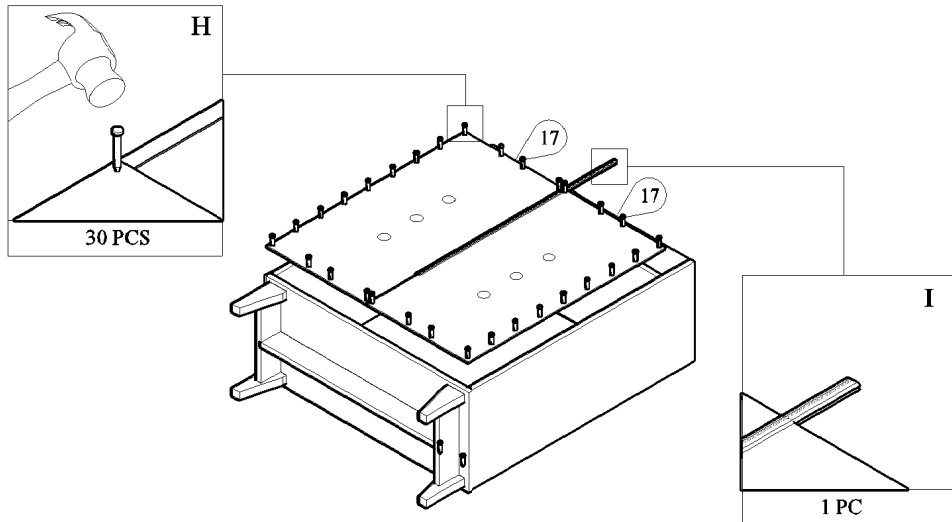

STEP 9

STEP 10

STEP 11

STEP 12