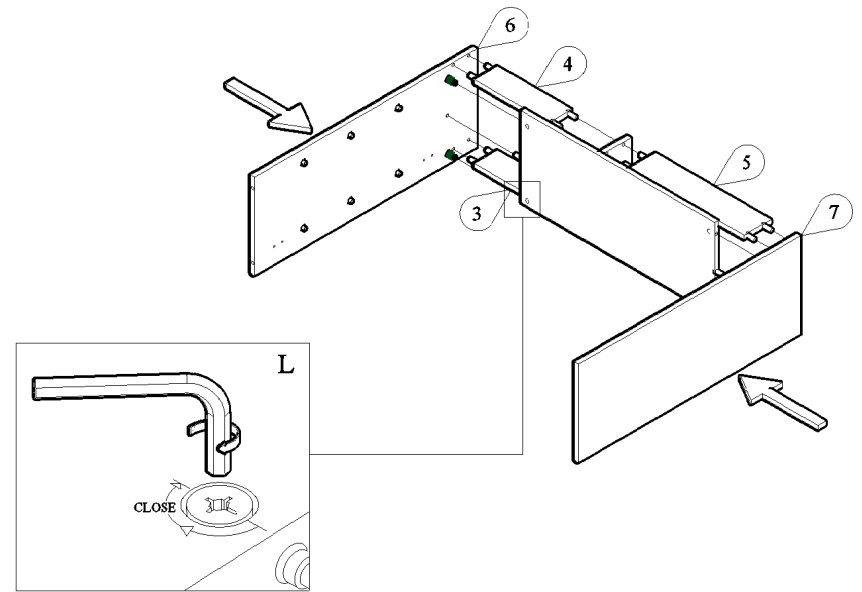

PANEL POSITION

	ACCESSORIES	QUANTITY
A	 MINIFIX M5 x 24MM	8 PCS
B	 MINIFIX CASING	8 PCS
C	 WOOD DOWEL M8 x 30MM	20 PCS
D	 IRON SHELF SUPPORT	12 PCS
E	 SCREW M6 x 50MM	6 PCS
F	 SCREW M7 x 40MM	6 PCS
G	 LEG NAIL WHITE PIN	4 PCS
H	 POWER PIN	30 PCS
I	 PVC "H" RAIL	1 PC
J	 HINGES 5/8" SCREW M3.5 x 16MM	2 PCS 12 PCS
K	 HINGES 7/8" SCREW M3.5 x 16MM	4 PCS 24 PCS
L	 ALLEN KEY	1 PC
M	 NYLON CABLE (BLACK)	1 PC
N	 WALL PLUG	1 PC
O	 SCREW M4x28MM	1 PC
P	 WOSE	2 PCS
Q	 SCREW M3.5x16MM	1 PC
R	 BUFFER	4 PCS

START ASSEMBLY

STEP 1

STEP 2

STEP 3

STEP 4

STEP 5

STEP 6

STEP 7

STEP 8

STEP 9

STEP 10

STEP 11

STEP 12

STEP 13

STEP 14

STEP 15