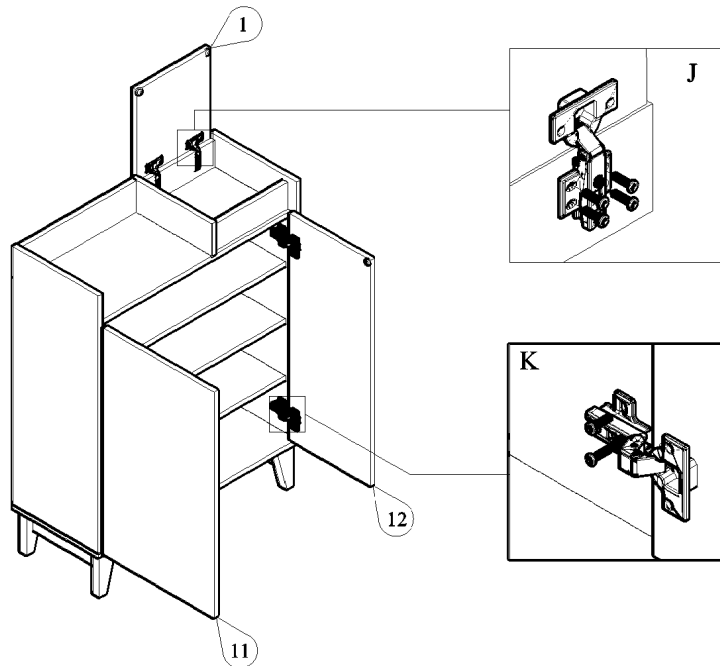

PANEL POSITION

	ACCESSORIES	QUANTITY
A	 MINIFIX M5 x 24MM	8 PCS
B	 MINIFIX CASING	8 PCS
C	 WOOD DOWEL M8 x 30MM	20 PCS
D	 IRON SHELF SUPPORT	12 PCS
E	 SCREW M6 x 50MM	6 PCS
F	 SCREW M7 x 40MM	6 PCS
G	 LEG NAIL WHITE PIN	4 PCS
H	 POWER PIN	30 PCS
I	 PVC "H" RAIL	1 PC
J	 HINGES 5/8" SCREW M3.5 x 16MM	2 PCS 12 PCS
K	 HINGES 7/8" SCREW M3.5 x 16MM	4 PCS 24 PCS
L	 ALLEN KEY	1 PC
M	 NYLON CABLE (BLACK)	1 PC
N	 WALL PLUG	1 PC
O	 SCREW M4x28MM	1 PC
P	 WOSE	2 PCS
Q	 SCREW M3.5x16MM	1 PC
R	 BUFFER	4 PCS

STEP 8

STEP 9

STEP 10

STEP 11

STEP 12

STEP 13

STEP 14

STEP 15