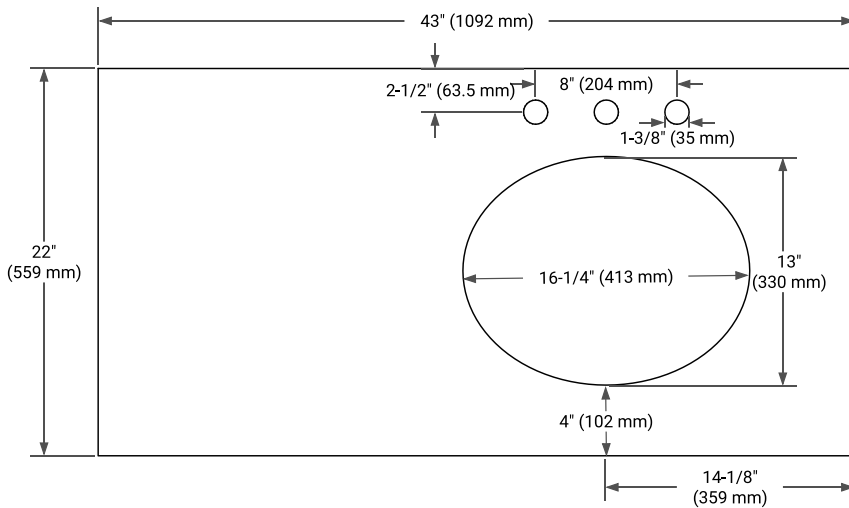

42" RIGHT OFFSET CABINET

BASE CABINET DIMENSIONS

42" W x 21.5" D x 34.5" H

FEATURES

- Solid wood frame & plywood panels
- Dovetail drawers and joints
- Soft closing doors & drawers

HARDWARE FINISHES*

Brushed Nickel Satin Brass Matte Black Polished Chrome

43" RIGHT OVAL SINK COUNTERTOP WITH 0.75 IN. THICKNESS

OVERALL DIMENSIONS

43" W x 22" D x 0.75" H

COUNTERTOP OPTIONS

Carrara Marble

FEATURES

- Solid countertop with mitered edges & seams
- Undermount white oval sink
- Pre-drilled for 8" widespread faucet

INCLUDED

- Countertop
- Matching Backsplash
- Oval Sink

COUNTERTOP PLAN VIEW

EDGE SIDE VIEW

THREE DIMENSIONAL COUNTERTOP VIEW