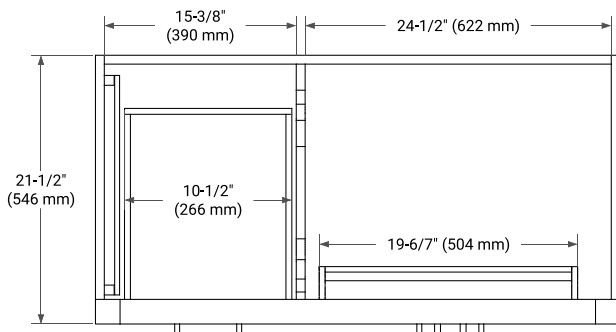

42" RIGHT OFFSET CABINET

BASE CABINET DIMENSIONS

42" W x 21.5" D x 34.5" H

FEATURES

- Solid wood frame & plywood panels
- Dovetail drawers and joints
- Soft closing doors & drawers

HARDWARE FINISHES*

Brushed Nickel Satin Brass Matte Black Polished Chrome

43" RIGHT OVAL SINK COUNTERTOP WITH 0.75 IN. THICKNESS

OVERALL DIMENSIONS

43" W x 22" D x 0.75" H

COUNTERTOP OPTIONS

Carrara Marble

FEATURES

- Solid countertop with mitered edges & seams
- Undermount white oval sink
- Pre-drilled for 8" widespread faucet

INCLUDED

- Countertop
- Matching Backsplash
- Oval Sink

COUNTERTOP PLAN VIEW

EDGE SIDE VIEW

THREE DIMENSIONAL COUNTERTOP VIEW