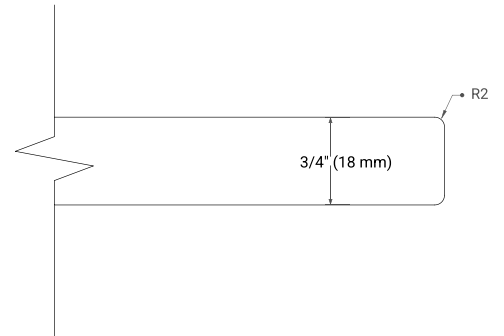

42" RIGHT OFFSET CABINET

BASE CABINET DIMENSIONS

42" W x 21.5" D x 34.5" H

FEATURES

- Solid wood frame & plywood panels
- Dovetail drawers and joints
- Soft closing doors & drawers

HARDWARE FINISHES*

Brushed Nickel Satin Brass Matte Black Polished Chrome

43" RIGHT OVAL SINK COUNTERTOP WITH 0.75 IN. THICKNESS

OVERALL DIMENSIONS

43" W x 22" D x 0.75" H

COUNTERTOP OPTIONS

Carrara Marble

FEATURES

- Solid countertop with mitered edges & seams
- Undermount white oval sink
- Pre-drilled for 8" widespread faucet

INCLUDED

- Countertop
- Matching Backsplash
- Oval Sink

COUNTERTOP PLAN VIEW

EDGE SIDE VIEW

THREE DIMENSIONAL COUNTERTOP VIEW