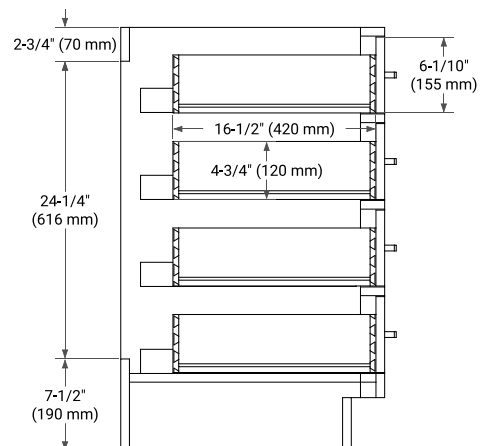

42" RIGHT OFFSET CABINET

BASE CABINET DIMENSIONS

42" W x 21.5" D x 34.5" H

FEATURES

- Solid wood frame & plywood panels
- Dovetail drawers and joints
- Soft closing doors & drawers

HARDWARE FINISHES*

Brushed Nickel Satin Brass Matte Black Polished Chrome

43" RIGHT OVAL SINK COUNTERTOP WITH 0.75 IN. THICKNESS

OVERALL DIMENSIONS

43" W x 22" D x 0.75" H

COUNTERTOP OPTIONS

Carrara Marble

FEATURES

- Solid countertop with mitered edges & seams
- Undermount white oval sink
- Pre-drilled for 8" widespread faucet

INCLUDED

- Countertop
- Matching Backsplash
- Oval Sink

COUNTERTOP PLAN VIEW

EDGE SIDE VIEW

THREE DIMENSIONAL COUNTERTOP VIEW