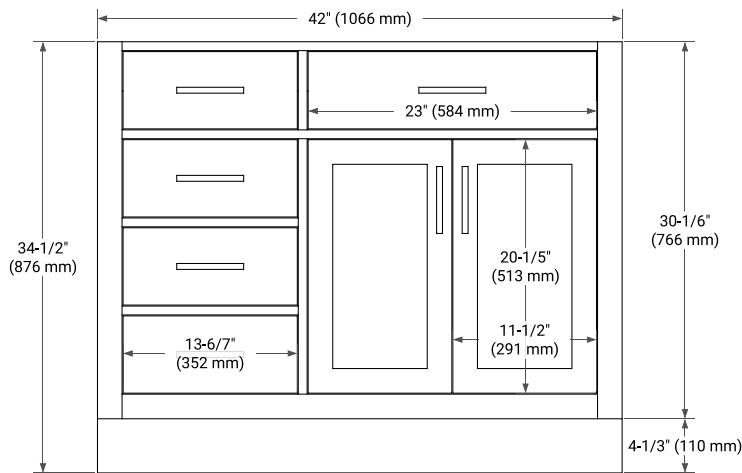

42" RIGHT OFFSET CABINET

BASE CABINET DIMENSIONS

42" W x 21.5" D x 34.5" H

FEATURES

- Solid wood frame & plywood panels
- Dovetail drawers and joints
- Soft closing doors & drawers

HARDWARE FINISHES*

Brushed Nickel   Satin Brass   Matte Black   Polished Chrome

Hardware comes preinstalled with the illustrated option. Other finishes are available on our online store if you prefer a different one.

AVAILABLE COLORS

White   Grey   Midnight Blue   Oak

FRONT VIEW

SIDE VIEW

PLAN VIEW