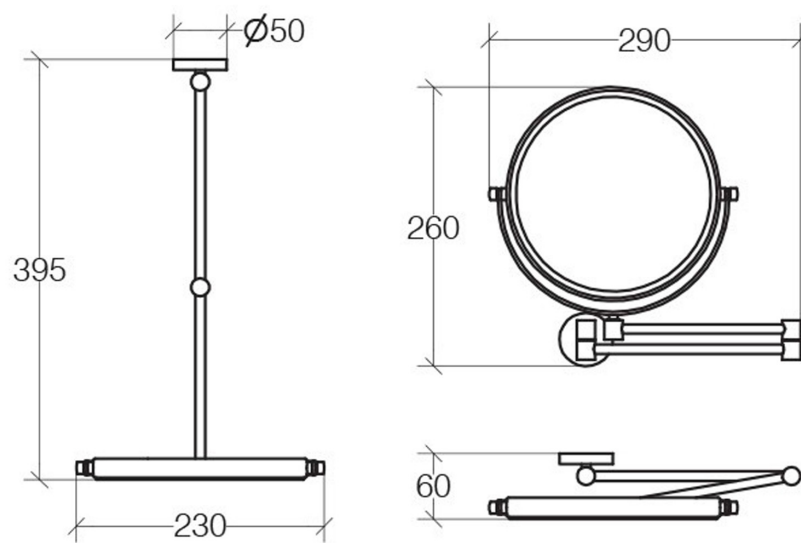

Mevedo 55852

Features

- Magnifying Makeup Mirror
- Polished Chrome Finish
- Solid Brass Base
- Magnification 3X, Double Sided with Plain and Magnifying Mirror
- Double Arm, Extendable, Rotates in All Directions
- Free of Distortion
- Made in Italy

SKU# | Option:

- Mevedo 55852 | Polished Chrome

Finishes:

* WS Bath Collections reserves the right to revise dimensions or information on this sheet without notice

Collection Mevedo	Model Mevedo 55852	Dimensions Metric <i>1 inch = 2.54 cm</i> <i>1 inch = 25.4 mm</i>	 1051 Lea Drive - Collegeville, PA 19426 Tel. 215 513 9400 - Fax 610 831 0215 www.ws bathcollections.com - info@ws bathcollections.com
-----------------------------	--------------------------------	--	---

Collection
Linea

Model |
Mevedo 55852

Dimensions Metric

1 inch = 2.54 cm
1 inch = 25.4 mm

WS[®]
BATH
COLLECTIONS

1051 Lea Drive - Collegeville, PA 19426
Tel. 215 513 9400 - Fax 610 831 0215
www.ws bathcollections.com - info@ws bathcollections.com