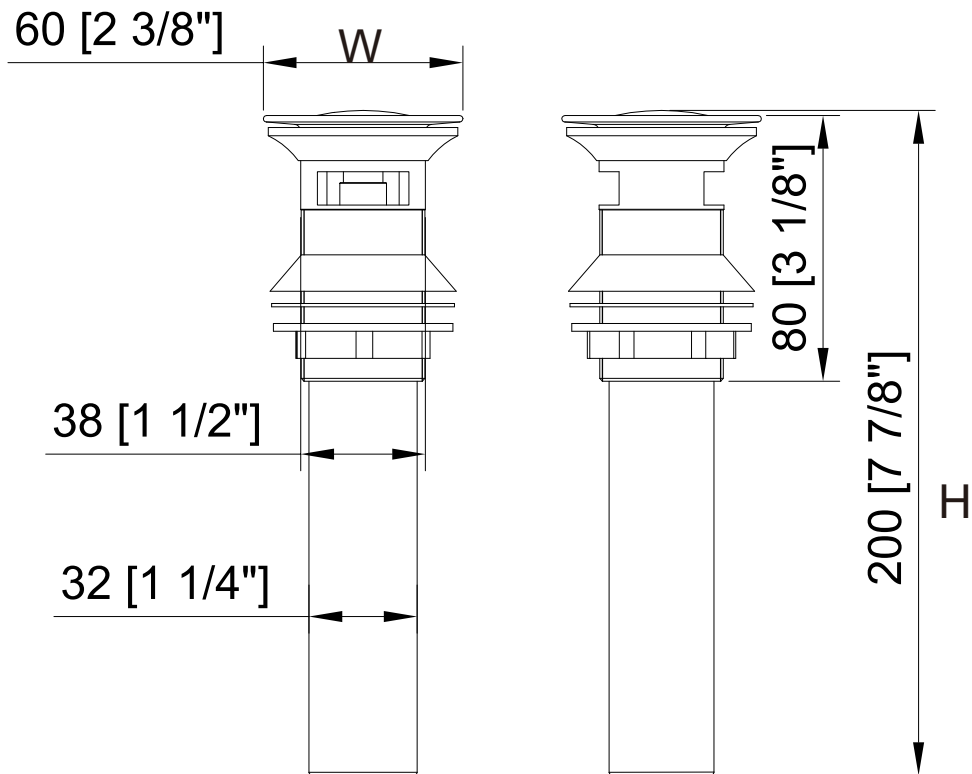

Pop-up clicker drain with overflow

38F-***

Features

- Solid brass construction for durability and reliability
- With overflow
- 1-1/4" connection
- Fluid design for ease of cleaning

Material

- Premium metal construction.
- Finishing resists corrosion and tarnishing.

Pop-up clicker drain with overflow

38F-***

Technical Information

All product dimensions are nominal.

Body: Brass

Drainer

Product Dimensions

W: 2-3/8"

H: 7-7/8"

Installation Information

Install this product according to the installation instructions.

Faucet Lifetime Limited Warranty

See website for detailed warranty information.

Italia Faucets, Inc.
2505 Anthem Village Dr, Suite E-240
Henderson, NV 89052
(877) 482-5422
For the most current Specification Sheet, go to : www.italiafaucets.com