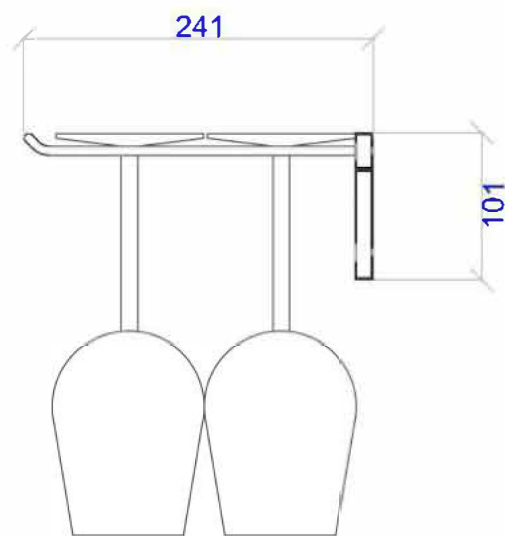

Wall Series - Stemware Rack Spec

WS-SR 330mm - wall mounted 4-6 glass Stemware Rack

Height	Depth	Capacity	Width
101mm Minimum	330mm (1)	6 glasses	} 330mm
	241mm (2)	4 glasses	

Wall series Stemware rack is available in 2 deep (holding 4 glasses) or 3 deep (holding 6 glasses)
 Stemware racks can be joined to create larger displays
 (increasing capacity by adding extra row between joined racks)