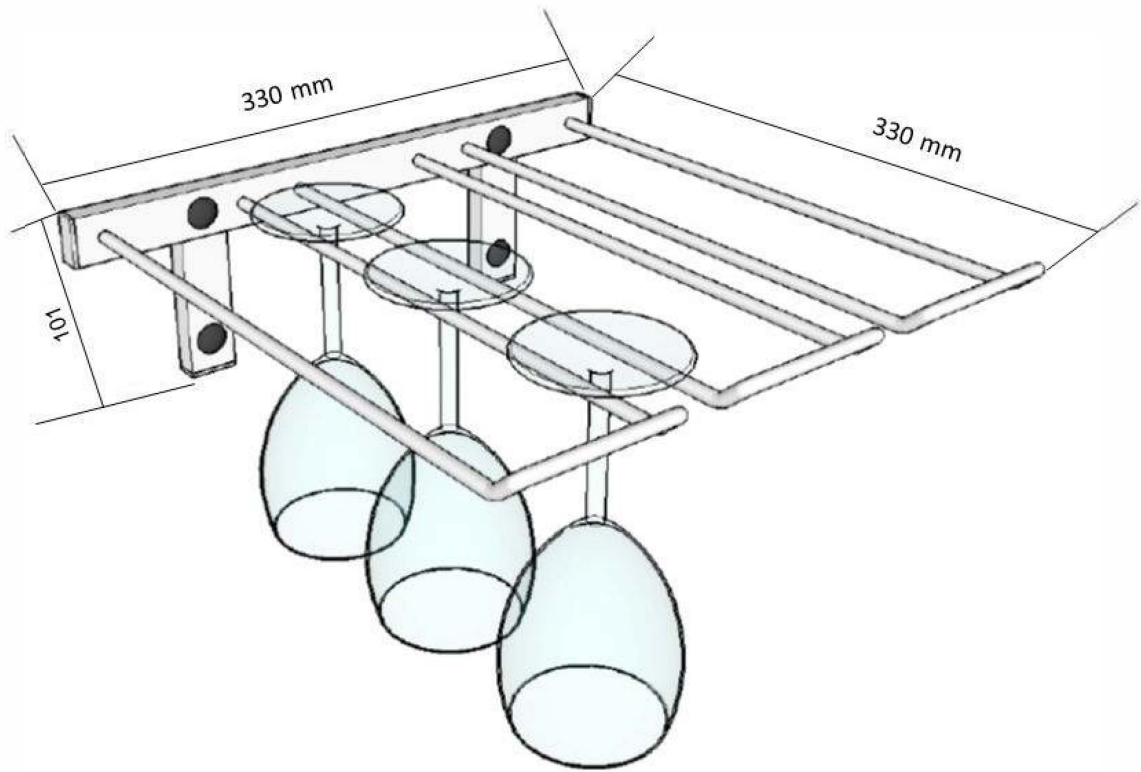

Wall Series - Stemware Rack Spec

WS-SR 330mm - wall mounted 4-6 glass Stemware Rack

Height	Depth	Capacity	Width
101mm Minimum	330mm (1)	6 glasses	} 330mm
	241mm (2)	4 glasses	

Wall series Stemware rack is available in 2 deep (holding 4 glasses) or 3 deep (holding 6 glasses)
 Stemware racks can be joined to create larger displays
 (increasing capacity by adding extra row between joined racks)