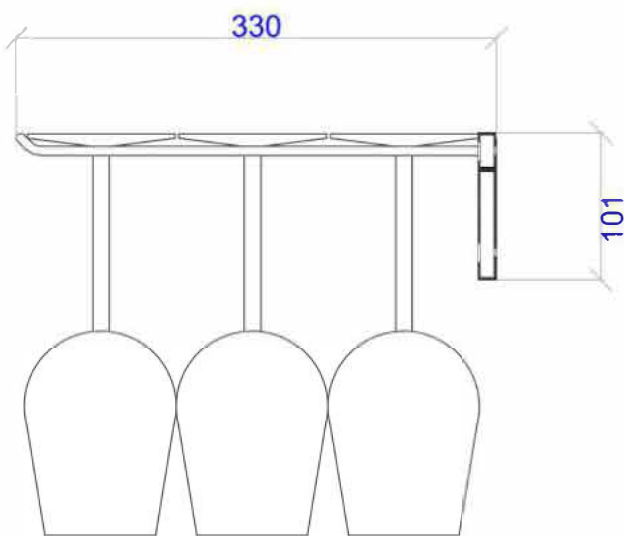

Wall Series - Stemware Rack Spec

WS-SR 330mm - wall mounted 4-6 glass Stemware Rack

Height	Depth	Capacity	Width
101mm Minimum	330mm (1)	6 glasses	} 330mm
	241mm (2)	4 glasses	

Wall series Stemware rack is available in 2 deep (holding 4 glasses) or 3 deep (holding 6 glasses)
 Stemware racks can be joined to create larger displays
 (increasing capacity by adding extra row between joined racks)