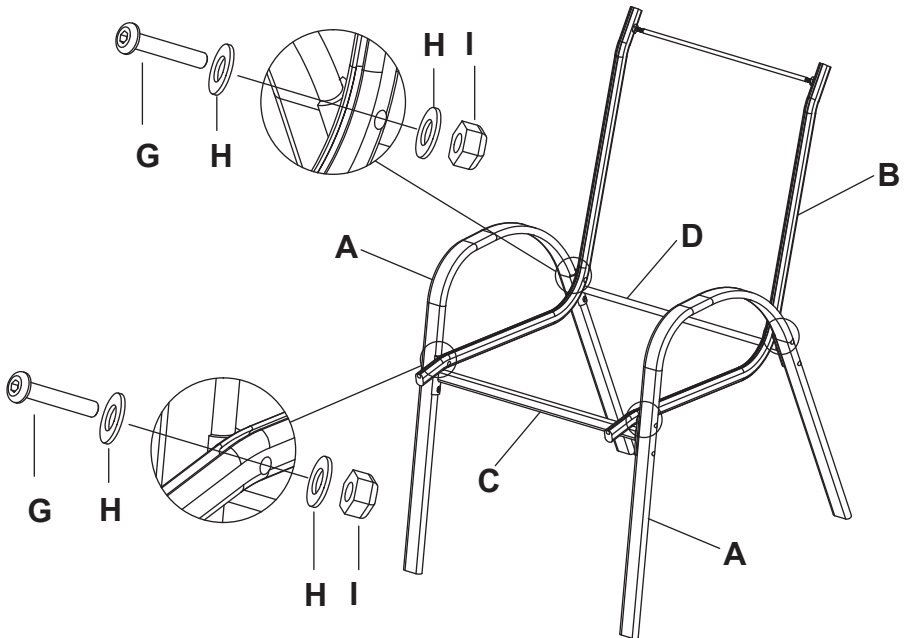

ASSEMBLY INSTRUCTIONS

CAVEAT

Note: Please only tighten any bolts once all bolts place correctly and the product is lying flat. If you tighten one bolt, it may cause other bolts to get out of position.

STEP 3

Connect the chair seat and the legs with 4 bolts (G), 8 washers (H) and 4 nuts (I). Do not over-tighten them.

Upon completing the entire assembly and bolting up, you can tighten down all screws.